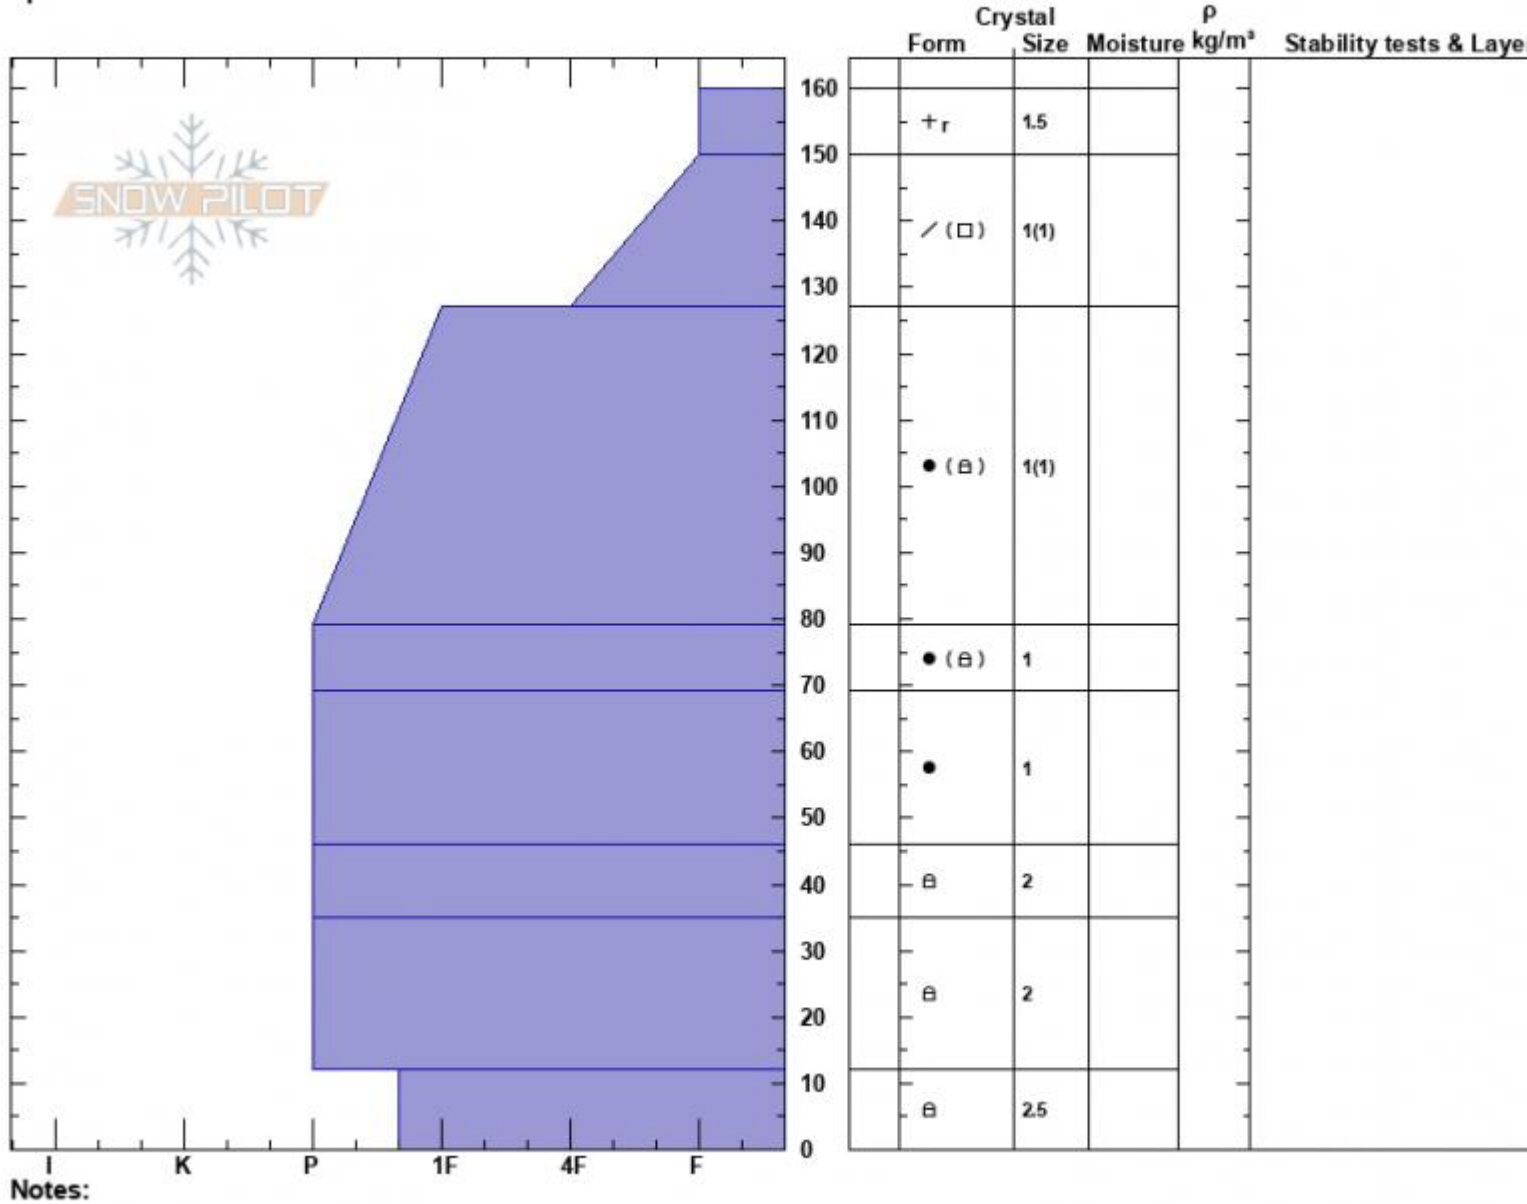

Wolverine Basin  
 Bridger Range  
 MT  
 Elevation: 2320 m  
 Aspect: W  
 Specifics:

Christopher Pruden  
 01/19/2025 - 1:00pm  
 Co-ord: 505 142W 5075847N  
 Slope Angle: 10°  
 Wind Loading:

Stability:  
 Air Temperature:  
 Sky Cover:  
 Precipitation:  
 Wind:

HS:160 Layer Notes:

Advisory Region  
 Bridger Range  
 Longitude  
 -110.93W  
 Latitude  
 45.84N  
 Bridger Range, 2025-01-19