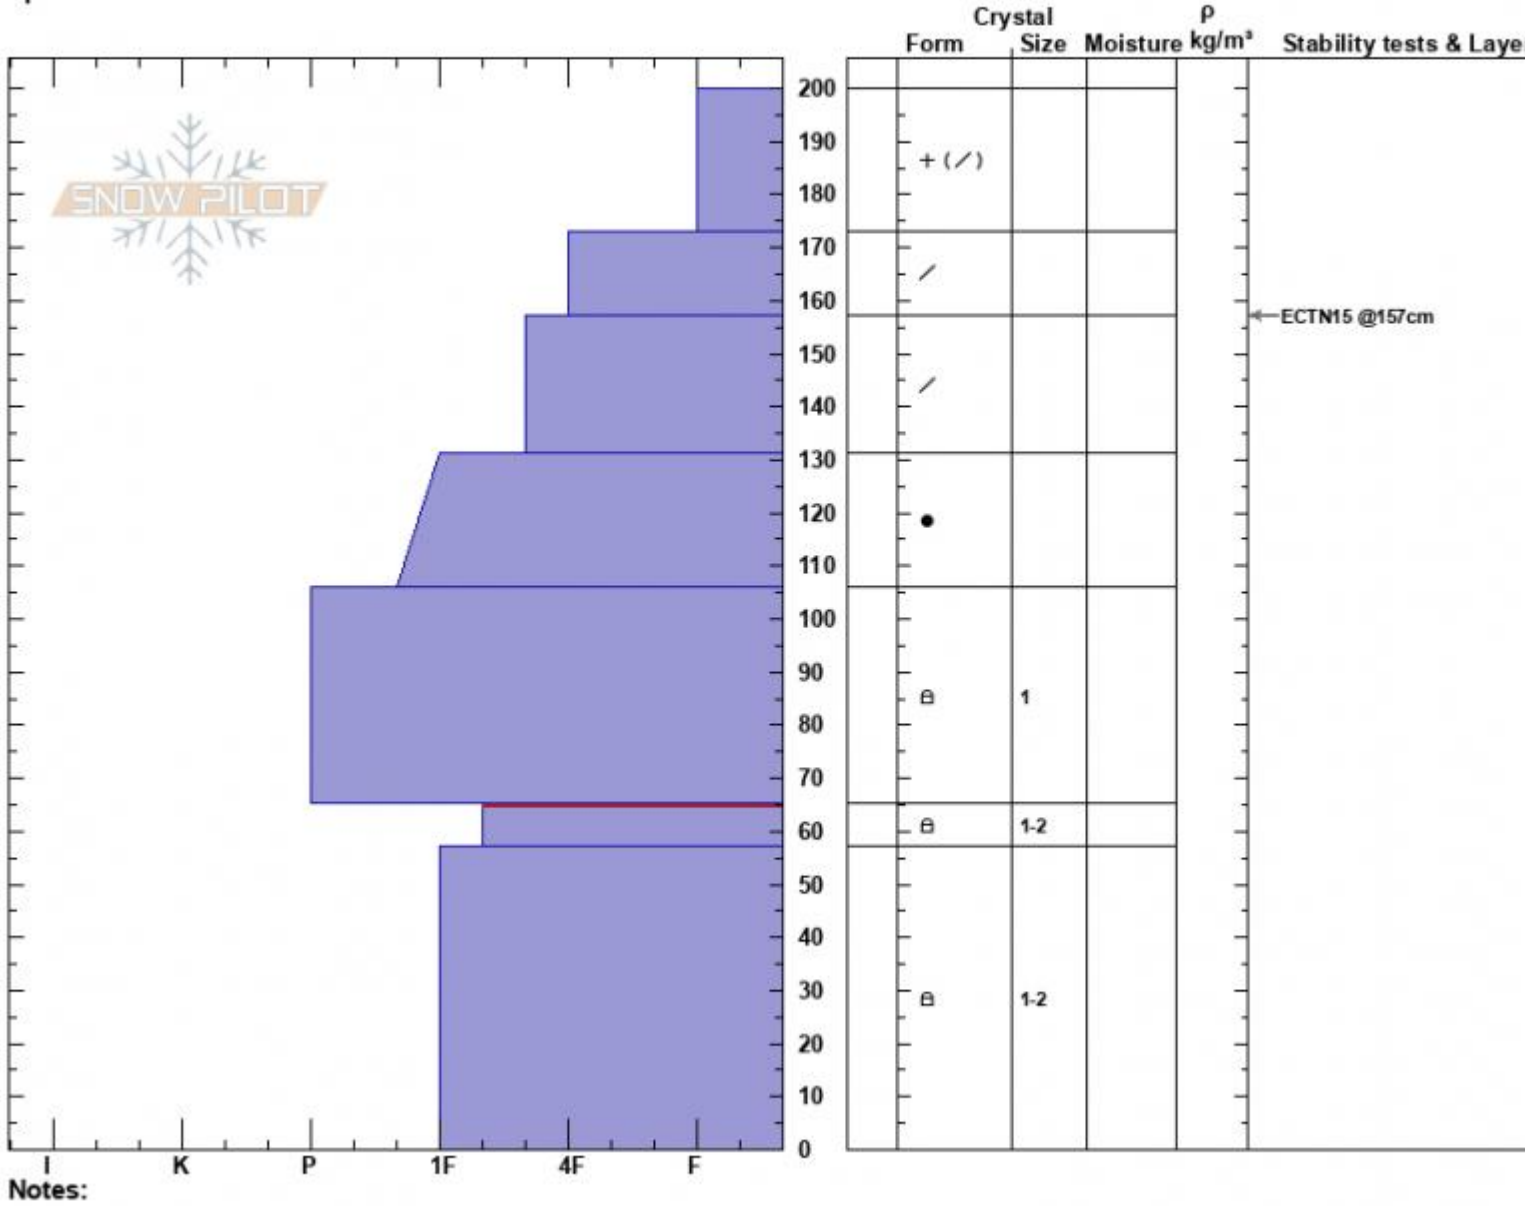

Below Windy Pass
 Gallatin Range-N
 MT
 Elevation: 8640 ft
 Aspect: 230°
 Specifics:

Dave Zinn
 01/14/2025 - 1:00pm
 Co-ord: 45.24063N, -111.11333W
 Slope Angle: 27°
 Wind Loading: no

Stability: Good
 Air Temperature:
 Sky Cover: CLR
 Precipitation: NO
 Wind: Calm

HS:200 Layer Notes:
 PF:75 65-57cm:Problematic layer

Advisory Region
 Northern Gallatin
 Longitude
 -111.14W
 Latitude
 45.29N
 Northern Gallatin, 2025-01-14