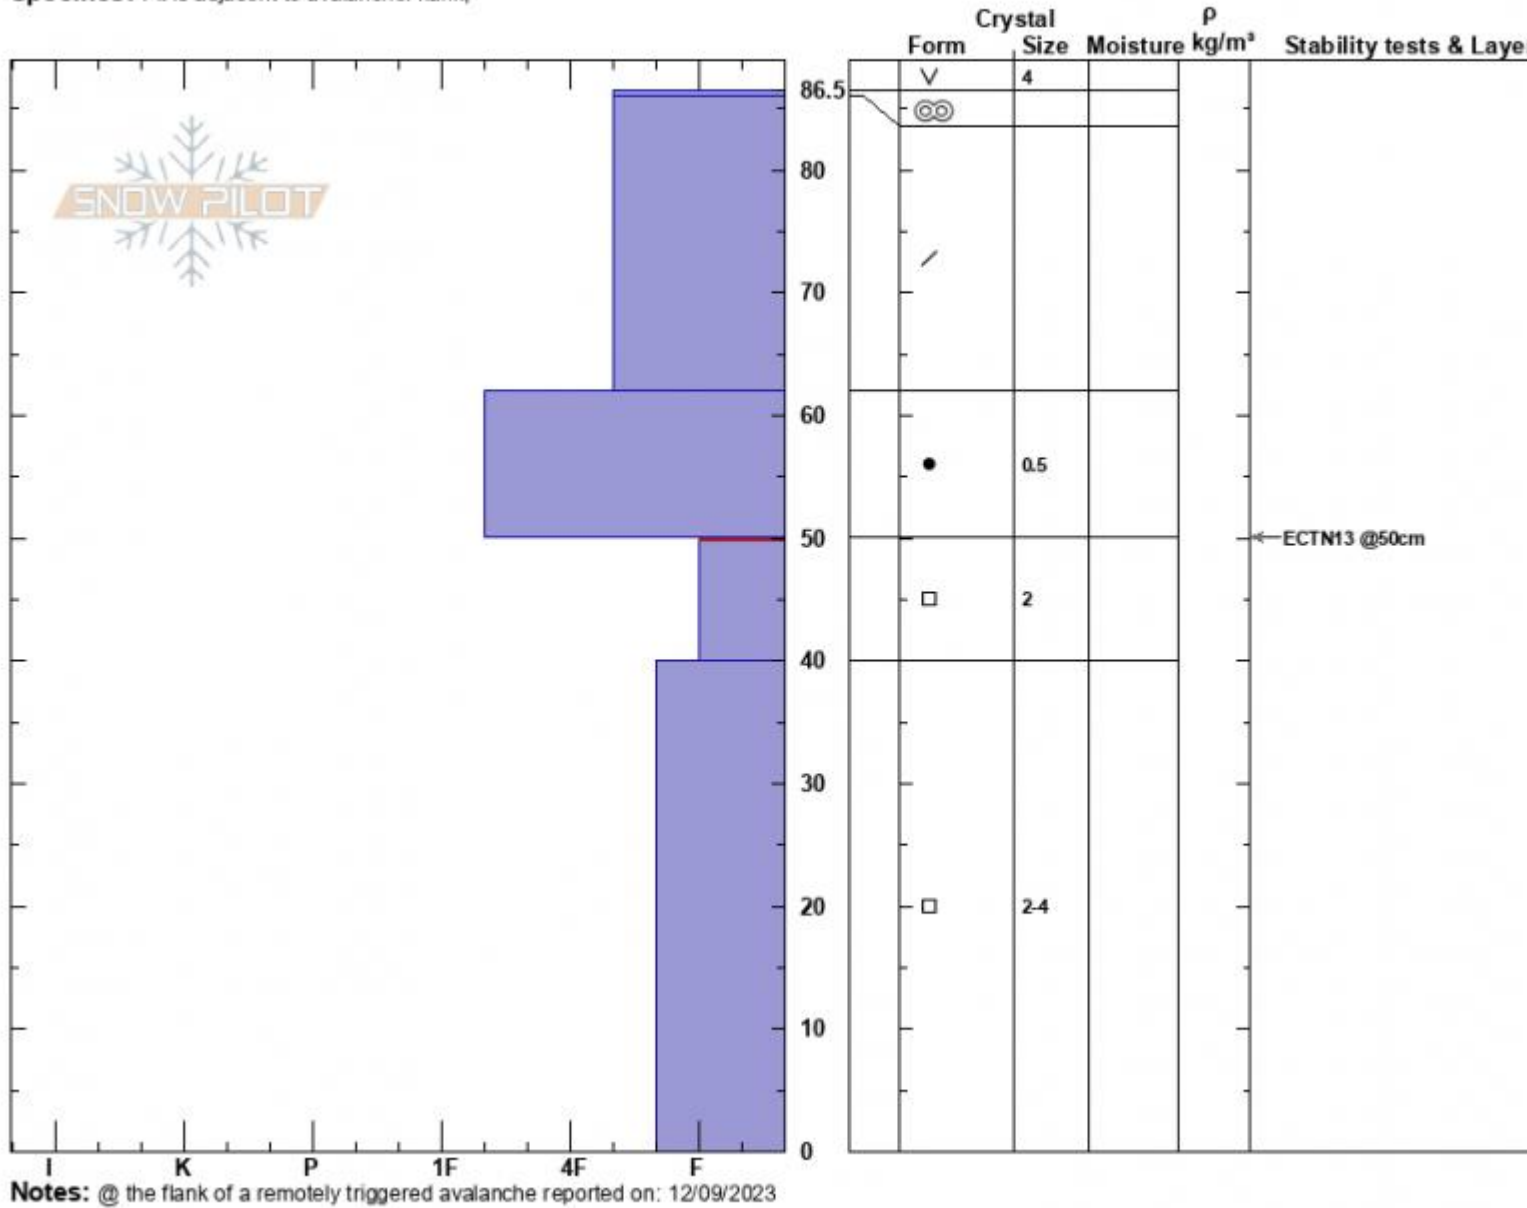

Tepee Basin Avalanche  
 Madison Range-S  
 MT  
**Elevation:** 9260 ft  
**Aspect:** 20°  
**Specifics:** Pit is adjacent to avalanche: flank;

Zach Peterson  
 12/13/2023 - 11:45am  
**Co-ord:** 44.90382N, -111.19498W  
**Slope Angle:** 32°  
**Wind Loading:**

**Stability:** Fair  
**Air Temperature:**  
**Sky Cover:** CLR  
**Precipitation:** NO  
**Wind:** Calm

**HS:**86.5 **Layer Notes:**  
 50-40cm: Problematic layer

Advisory Region  
 Southern Madison  
 Longitude  
 -111.19W  
 Latitude  
 44.90N