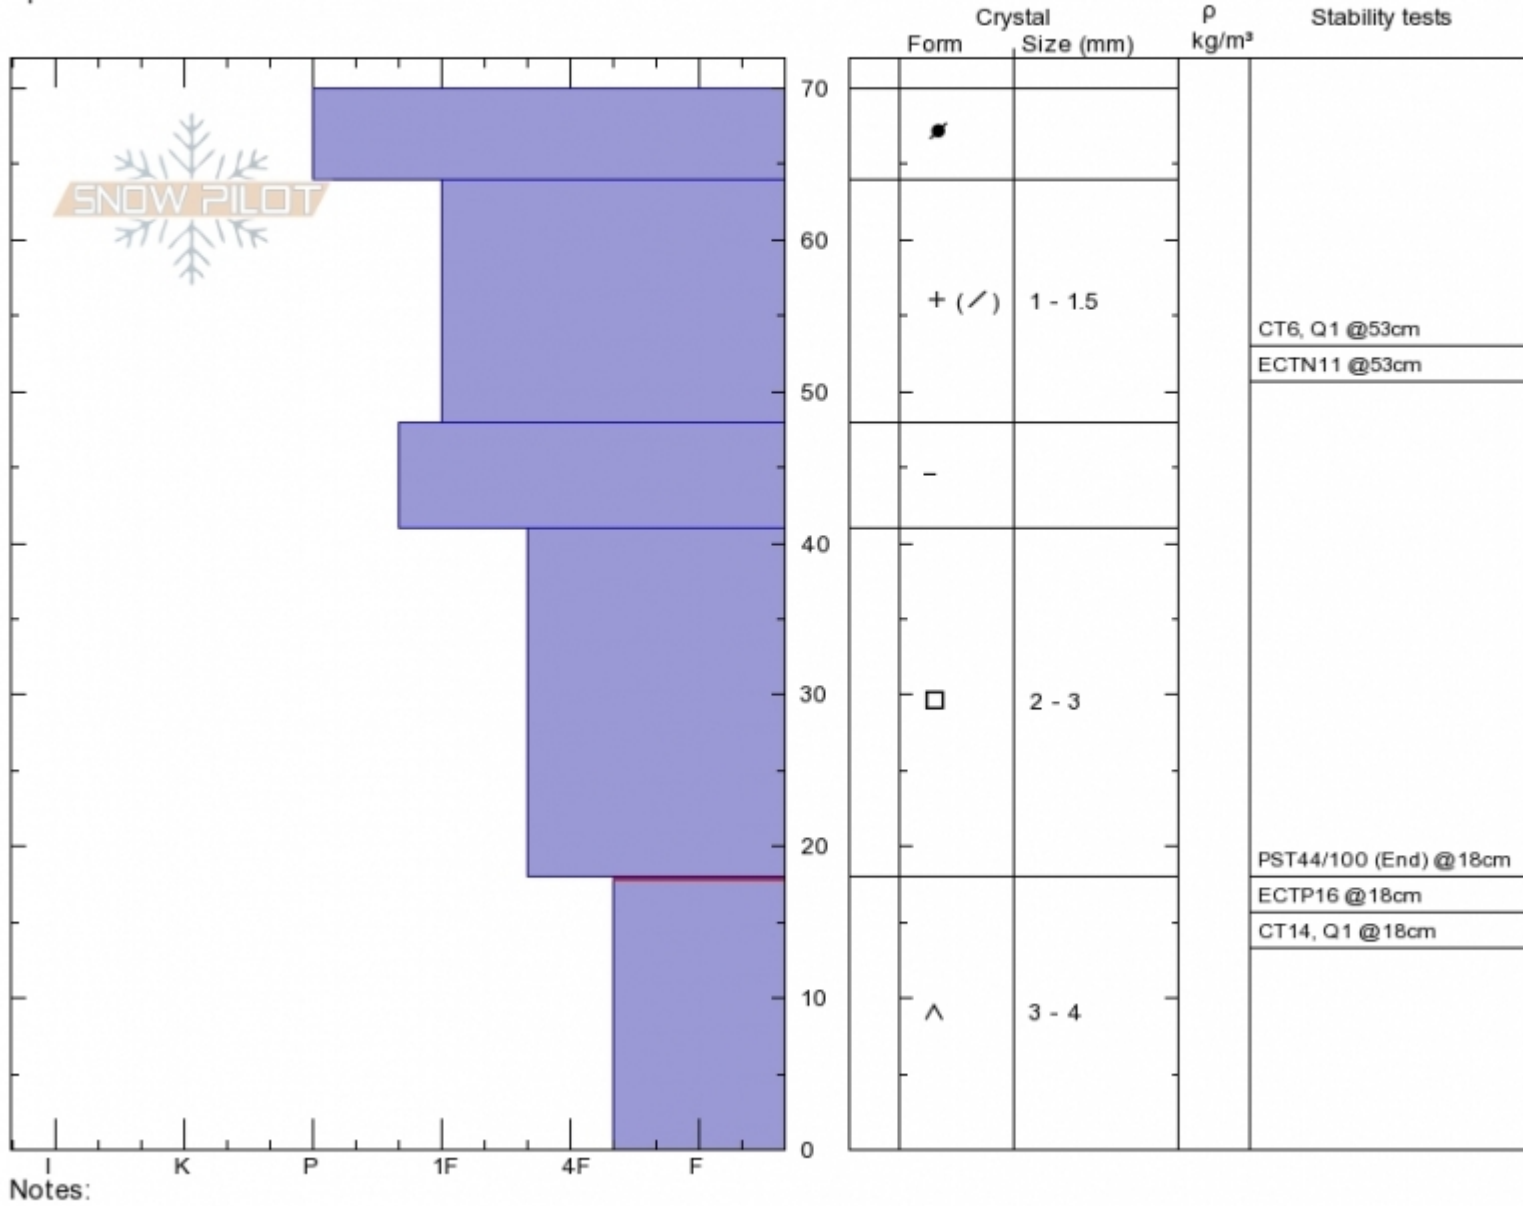

Football Field
Bridger Range
MT
 Elevation: **8600 ft**
 Aspect: **99°**
 Specifics:

Chris Bilbrey
Tue Dec 20 12:30 2016 (MST)
 Co-ord: **45.79817N, -110.93413W**
 Slope Angle: **33°**
 Wind Loading: **yes**

Stability: **Fair**
 Air Temperature: **-4°C**
 Sky Cover: **4/8 to 8/8 covered**
 Precipitation: **None**
 Wind: **NW Moderate**

HS70
 Stability Test Notes
0-18: Prot

Forecast link: [GNFAC Avalanche Advisory for Wed Dec 21, 2016](#)
 No Region, 2016-12-20