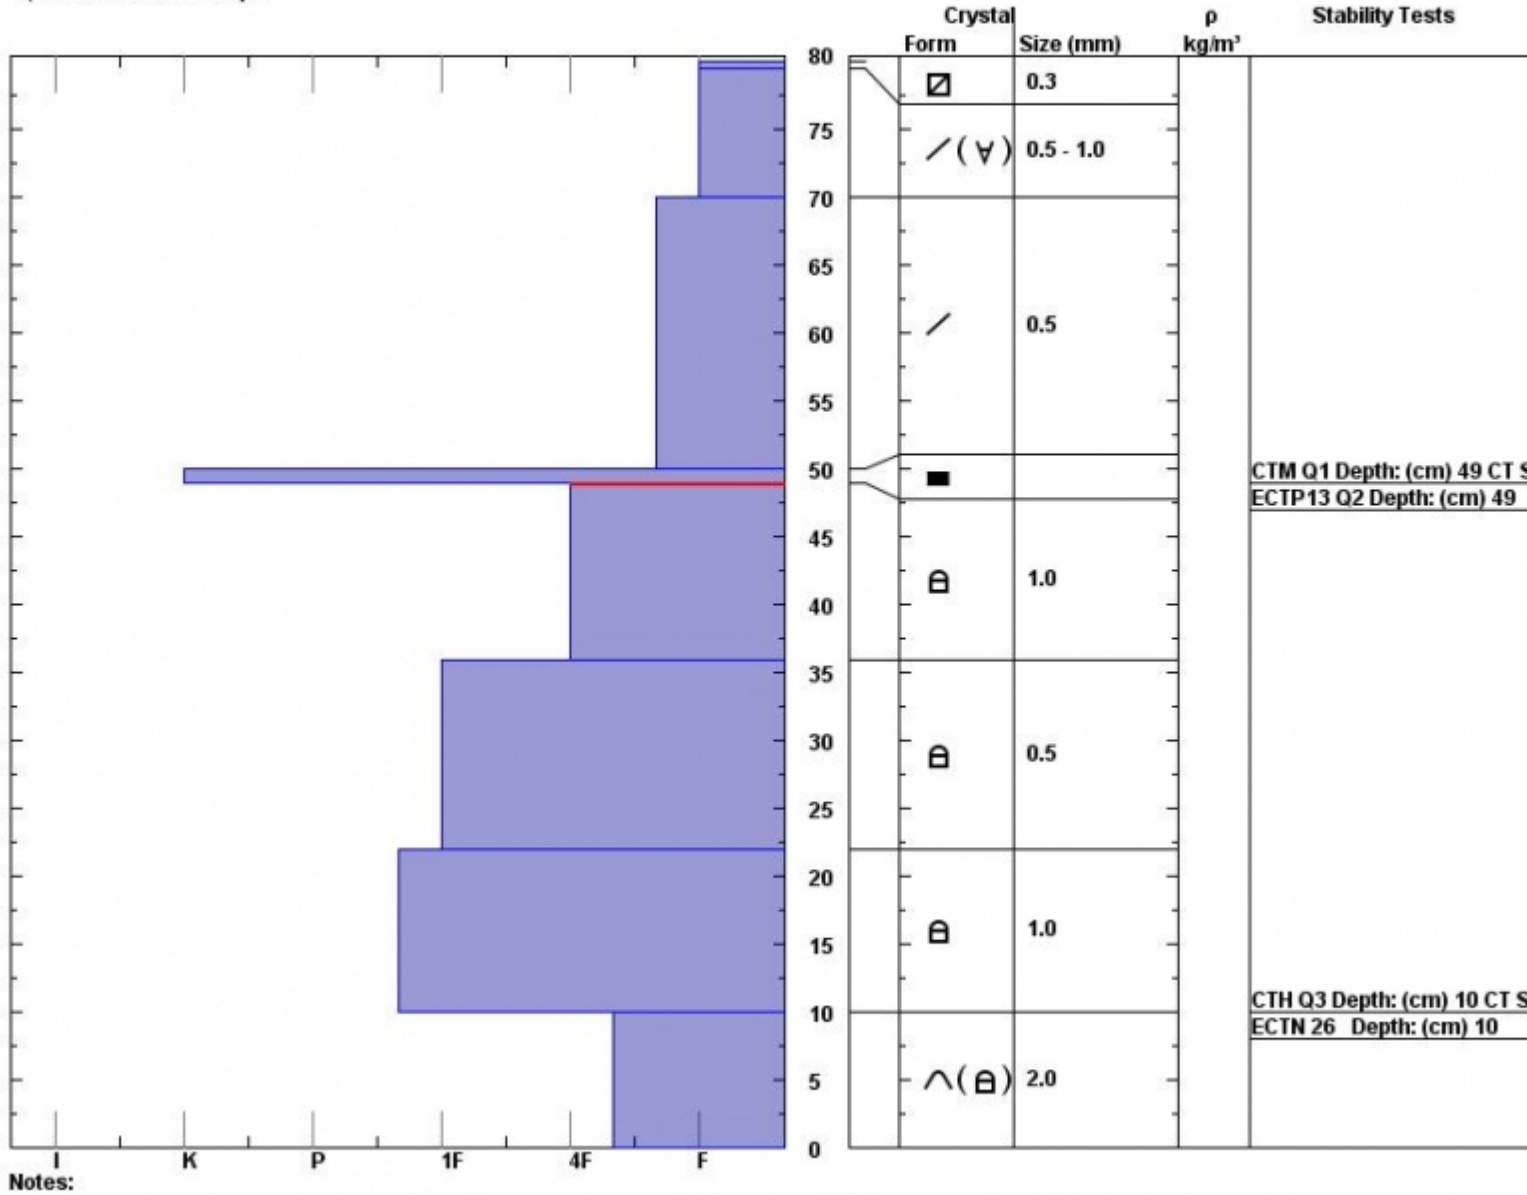

Snow Pit Profile  
**Mt. Blackmore**  
**Northern Gallatin, MT**  
 Elevation (ft) **9644**  
 Aspect: **112**  
 Specifics: **We skied slope.**

Observer: **Nina Hance**  
**Tue Dec 16 12:00:00 MST 2014**  
 Co-ord: **45.44705 N 111.00034 W**  
 Slope: **30**  
 Wind loading: **no**

Stability on similar slopes: **Fair**  
 Air Temperature: **-5 C**  
 Sky Cover: **sky 4/8 to 8/8 covered**  
 Precipitation: **None**  
 Wind: **W Light Breeze**

**PS38 HS80**  
 Stability Test Notes:

Layer note:  
**49-50: Bre**  
**36-49: Pro**

Advisory Region  
 Northern Gallatin

**Forecast link:** [GNFAC Avalanche Advisory for Wed Dec 17, 2014](#)  
 Northern Gallatin, 2014-12-16