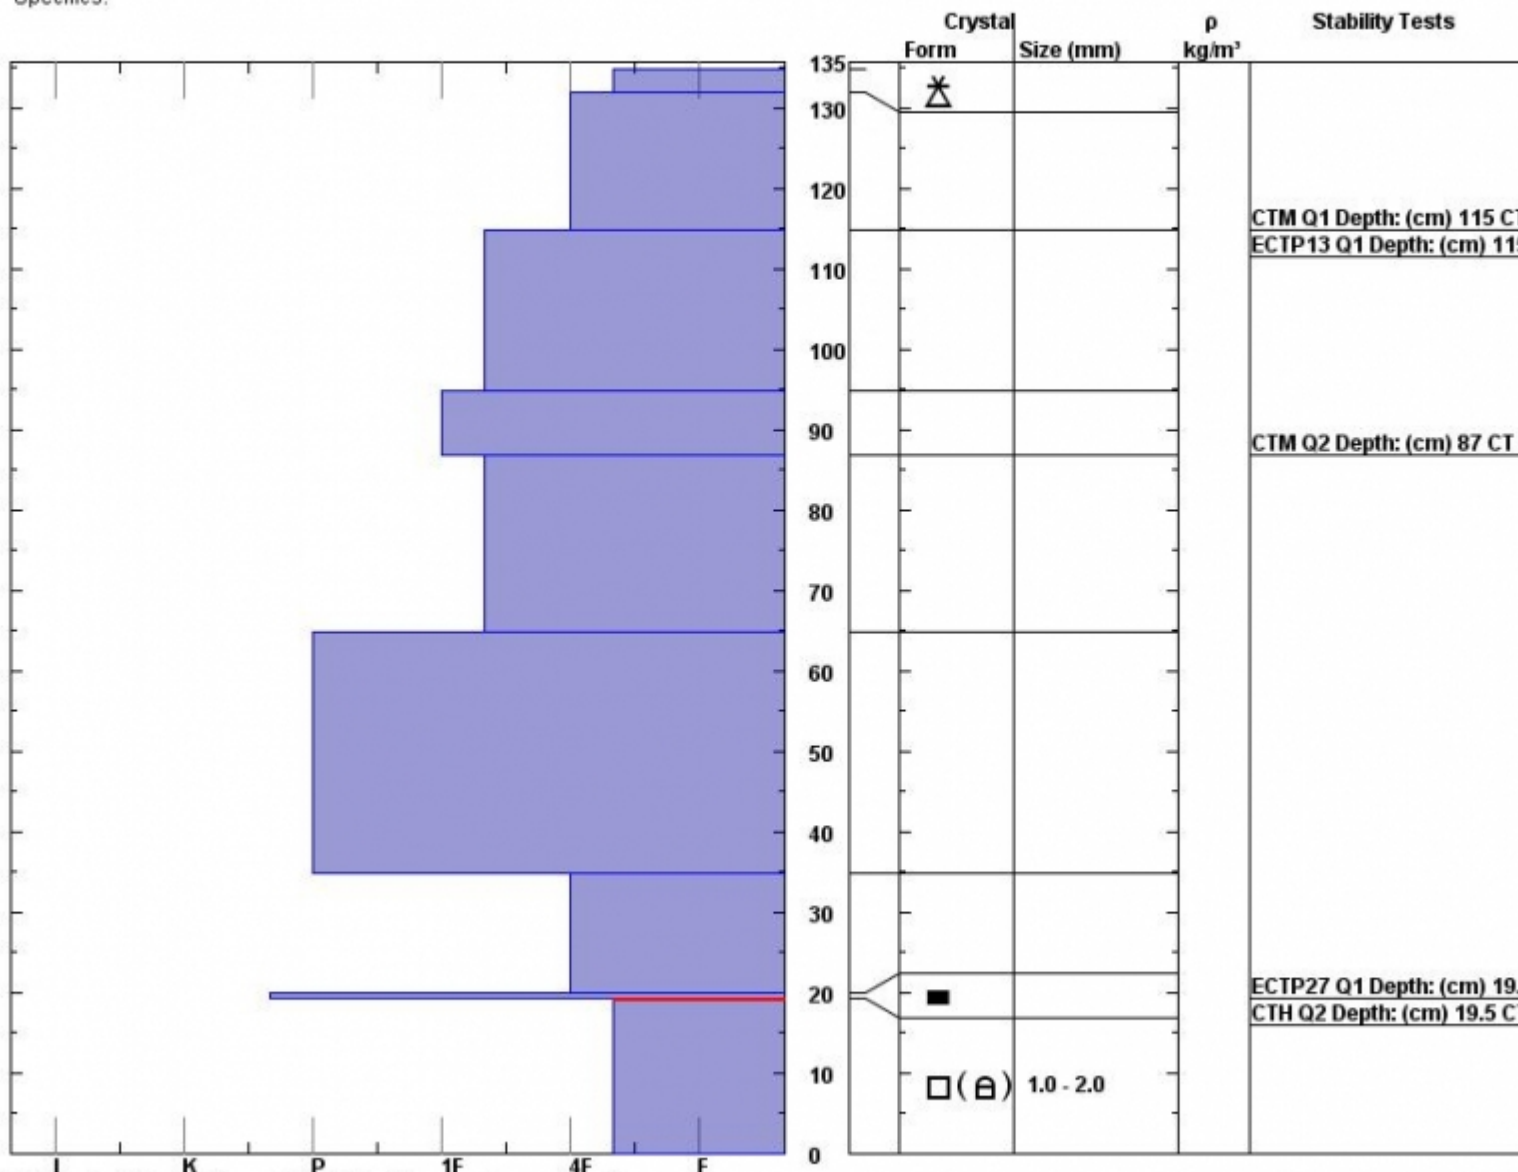

Snow Pit Profile  
**Almost Died**  
**Beartooth, MT**  
 Elevation (ft) **9470**  
 Aspect: **36**  
 Specifics:

Observer: **Doug Chabot**  
**Sun Dec 07 08:40:00 MST 2014**  
 Co-ord: **45.04830 N 109.92938 W**  
 Slope: **25**  
 Wind loading: **no**

Stability on similar slopes: **Good**  
 Air Temperature: **F**  
 Sky Cover: **Clear**  
 Precipitation: **None**  
 Wind: **S Light Breeze**

**HS135**  
 Stability Test Notes:  
 Layer note: **19.5-20: H**  
**0-19.5: Pro**

Notes: Scott Schmidty and I dug this pit on Henderson Bench.

Advisory Region  
 Cooke City

**Forecast link:** [GNFAC Avalanche Advisory for Wed Dec 10, 2014](#) [GNFAC Avalanche Forecast for Tue Dec 9, 2014](#)