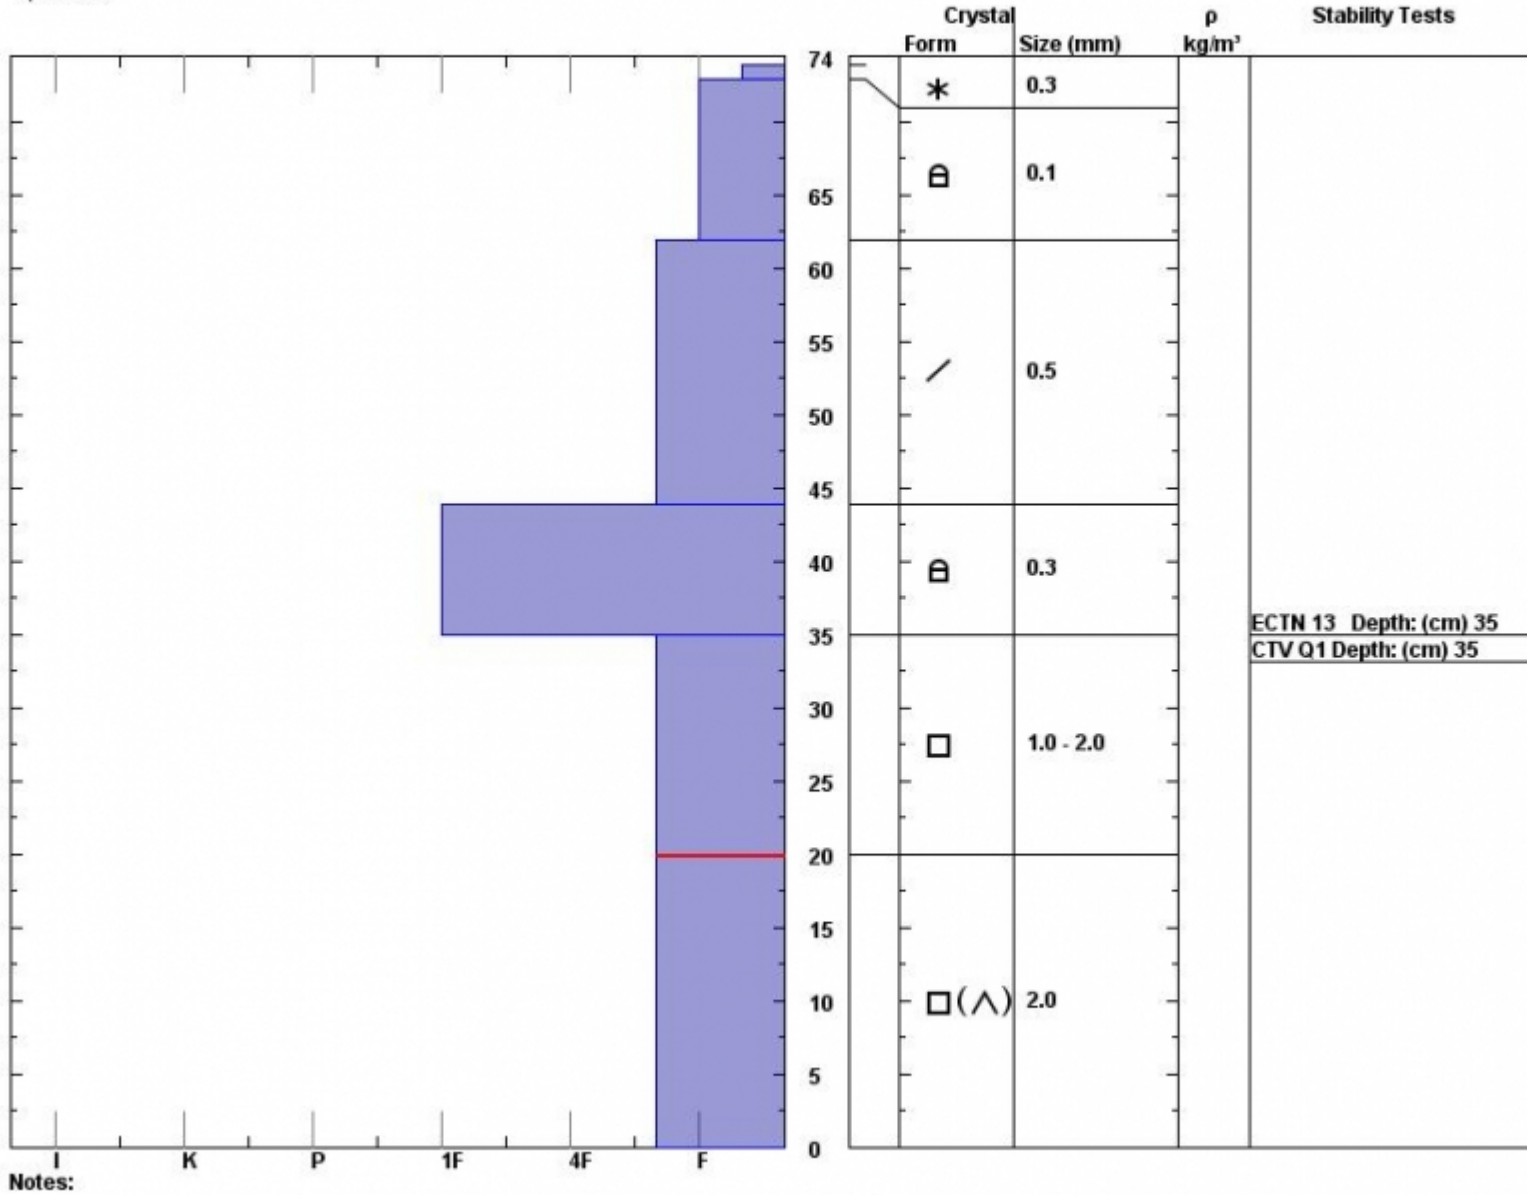

Snow Pit Profile
Sage Basin Taylor Fk
Southern Madison, MT
Elevation (ft) **9050**
Aspect: **38**
Specifics:

Observer: **Nina Hance**
Wed Dec 03 23:20:00 MST 2014
Co-ord: **44.95016 N 111.30628 W**
Slope: **34**
Wind loading: **no**

Stability on similar slopes: **Good**
Air Temperature: **28 F**
Sky Cover: **sky 8/8 covered**
Precipitation: **Snow < 0.5 cm/hr**
Wind: **Light Breeze**

HS74

Stability Test Notes:

Layer note

0-20: Prob

Advisory Region
Southern Madison

Forecast link: [GNFAC Avalanche Forecast for Thu Dec 4, 2014](#)
Southern Madison, 2014-12-03