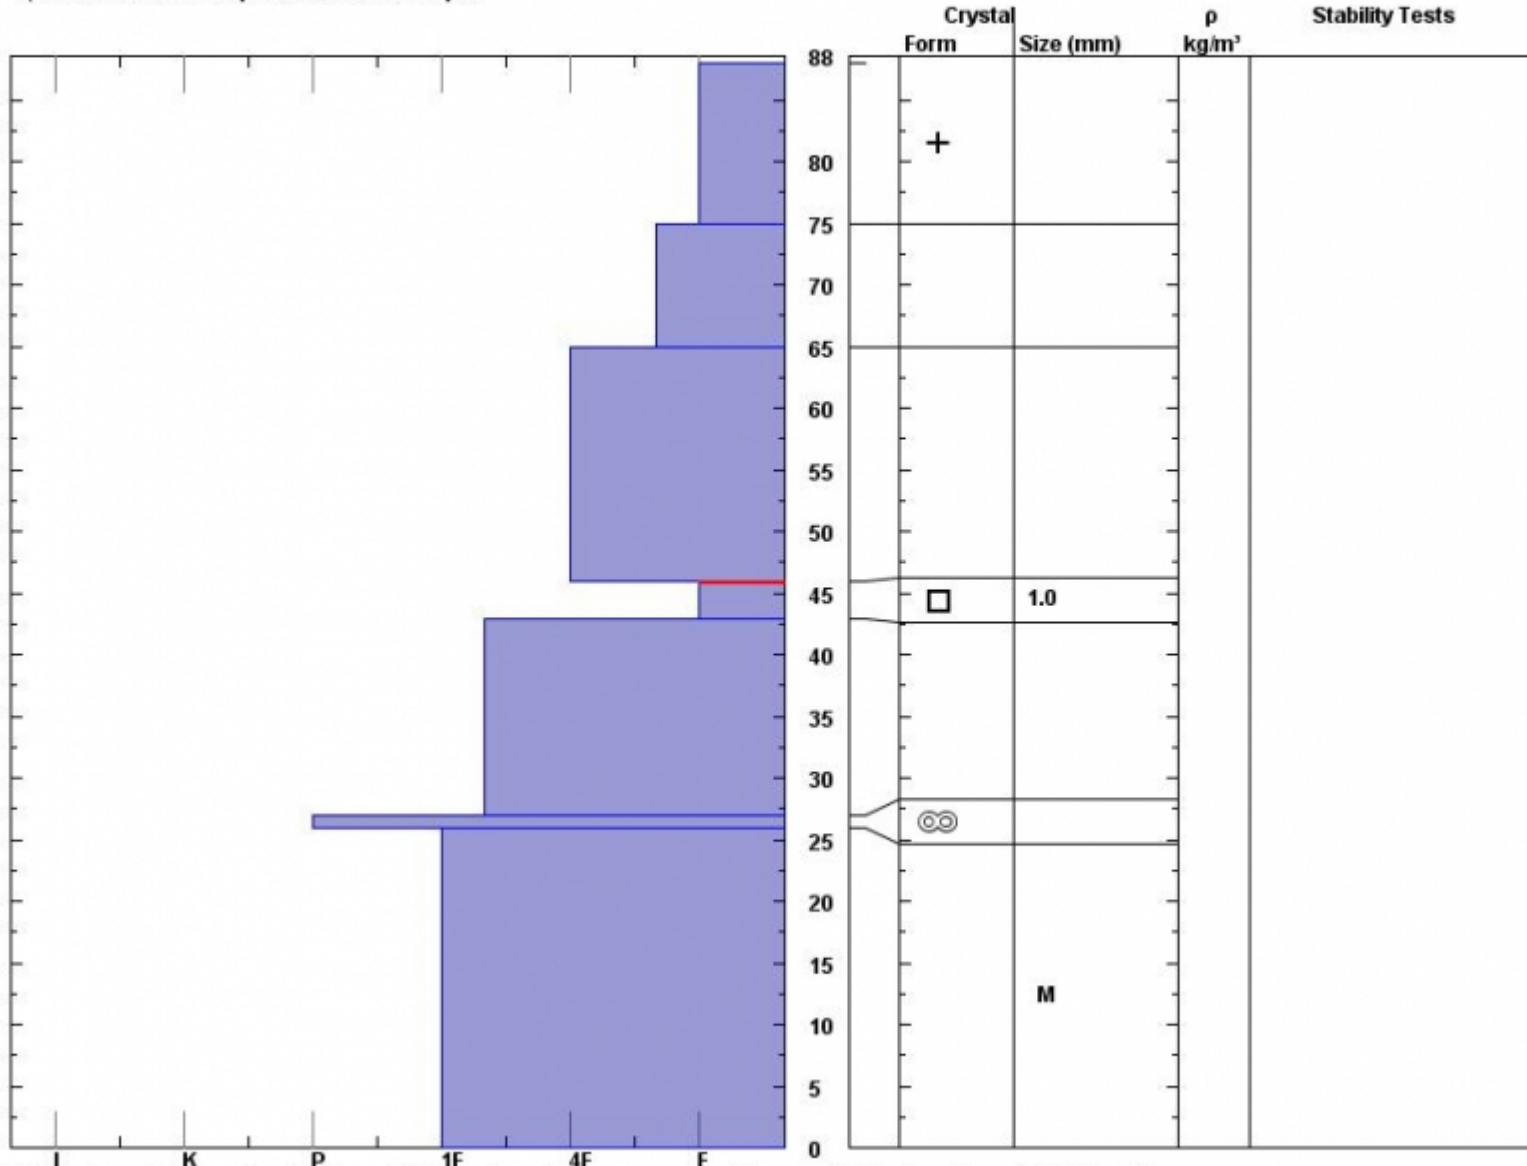

Snow Pit Profile

The Ramp

Bridger, MT

Elevation (ft) 8238

Aspect: 10

Specifics: We skied slope. Ski tracks on slope.

Observer: Doug Chabot

Thu Nov 07 10:10:00 MST 2013

Co-ord: 45.82897 N 110.93183 W

Slope: 34

Wind loading: no

Stability on similar slopes: Good

Air Temperature: C

Sky Cover: sky 4/8 to 8/8 covered

Precipitation: None

Wind: Calm

HS88

Stability Test Notes:

Layer note

43-46: Pro

Notes: Dug w/ Staples. Faceted layer is thinner than other areas and the the overall slab density may inhibit faceting.

Advisory Region
Bridger Range

Forecast link: [GNFAC Avalanche Advisory for Fri Nov 8, 2013](#)
Bridger Range, 2013-11-07