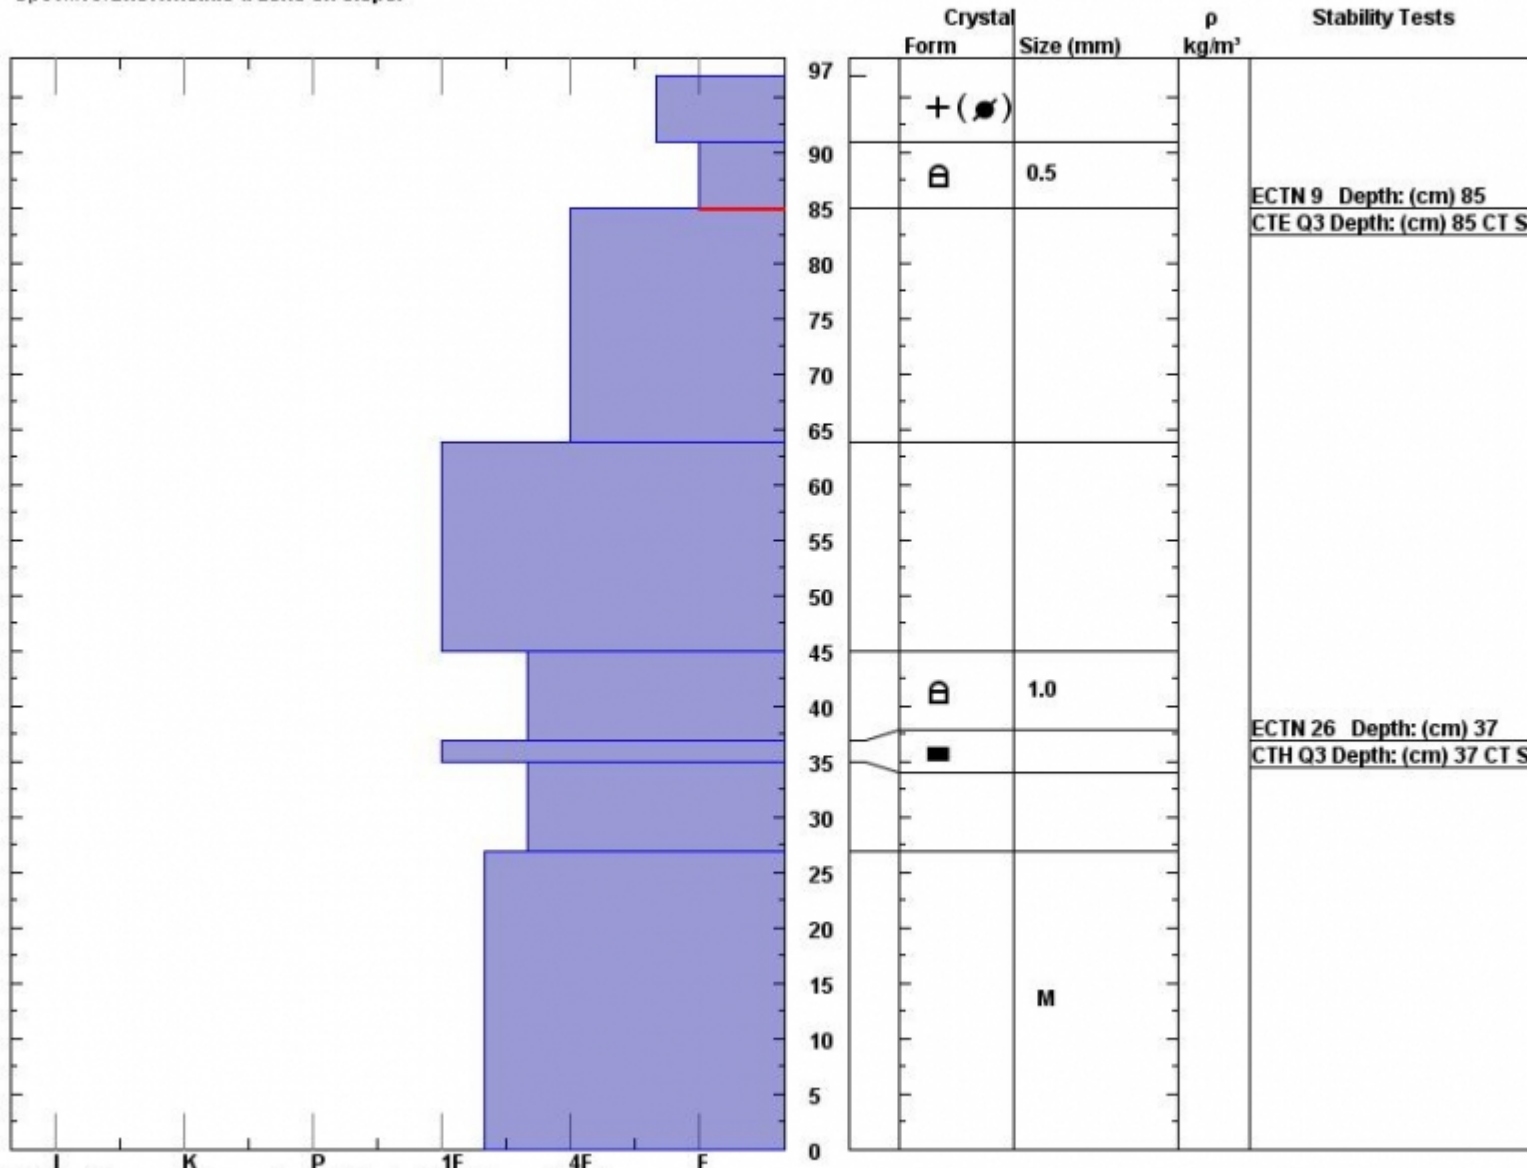

Snow Pit Profile

Observer: **Mark Staples**

Stability on similar slopes: **Very Good**

Stability Test Notes:

Layer notes:

Beartooth, MT

Fri Nov 30 01:45:00 MST 2012

Air Temperature: **C**

37: very dirty shear

85-91: Pro

Elevation (ft) **9450**

Co-ord: **45.06775 N 109.95078 W**

Sky Cover: **sky 8/8 covered**

Aspect: **82**

Slope: **26**

Precipitation: **Snow < 0.5 cm/hr**

Wind loading: **no**

Wind:

Specifics: **Snowmobile tracks on slope.**

Notes: This snowpit was dug in "Wades World" near Lulu Pass.

Advisory Region
Cooke City

Forecast link: [GNFAC Avalanche Advisory for Sat Dec 1, 2012](#)
Cooke City, 2012-11-30