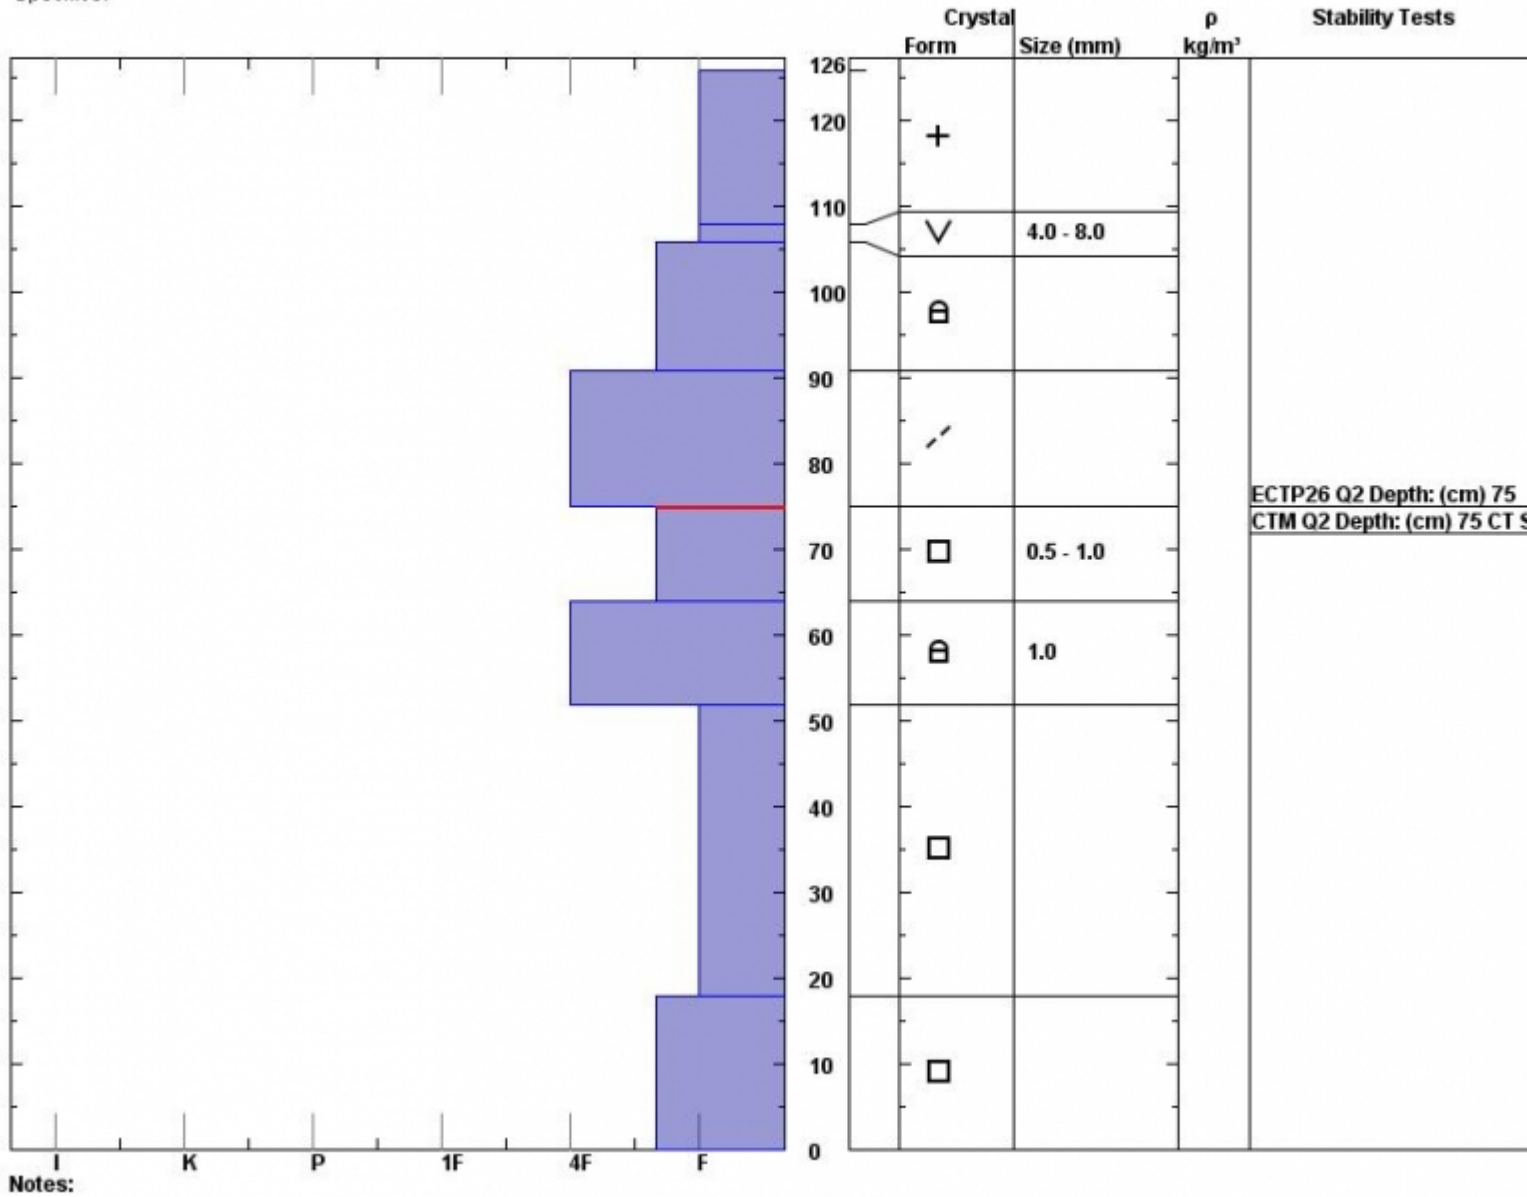

Snow Pit Profile
Bacon Rind
Southern Madison, MT
 Elevation (ft) **8843**
 Aspect: **50**
 Specifics:

Observer: **Doug Chabot**
Fri Feb 17 14:00:00 MST 2012
 Co-ord: **44.95944 N 111.09962 W**
 Slope: **20**
 Wind loading: **no**

Stability on similar slopes: **Good**
 Air Temperature: **C**
 Sky Cover: **Clear**
 Precipitation:
 Wind: **Calm**

PS10 HS126
 Stability Test Notes:

Layer note
64-75: Pro

Advisory Region
 Southern Madison