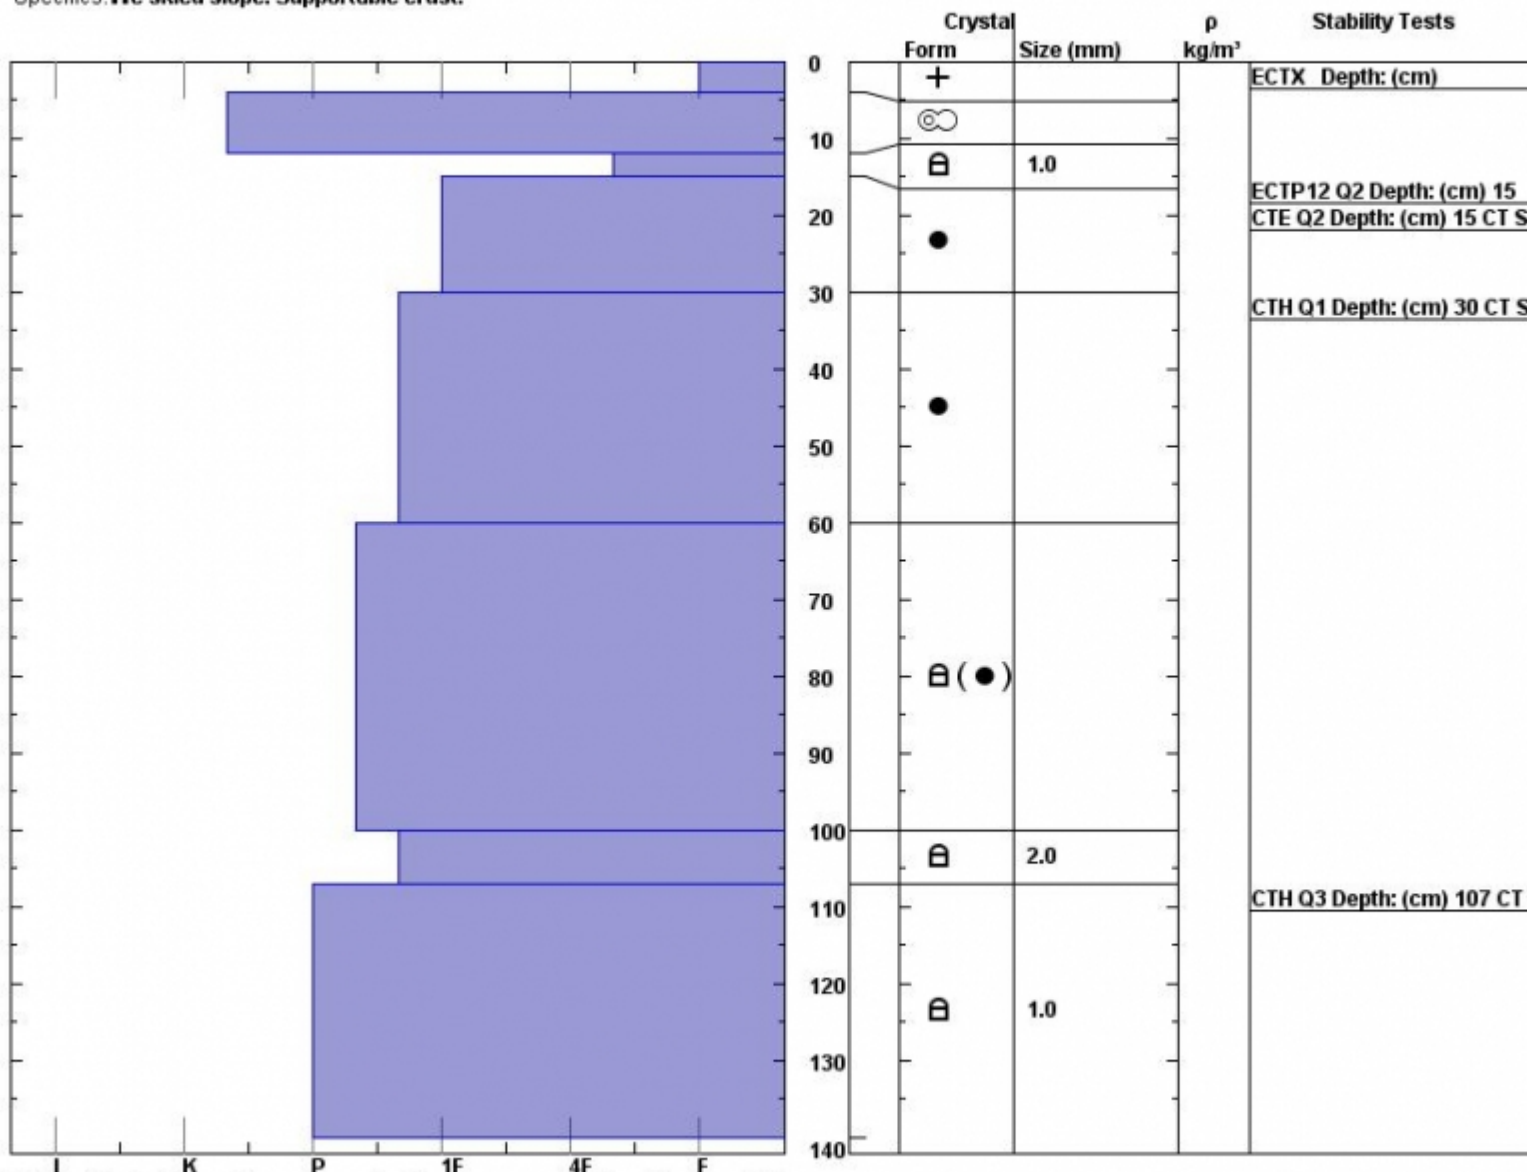

Snow Pit Profile
Bacon Rind Top
S. Madison, MT
 Elevation (ft) **9000**
 Aspect: **80**
 Specifics: **We skied slope. Supportable crust.**

Observer: **Doug Chabot**
Mon Apr 04 11:25:00 MDT 2011
 Co-ord: **44.97203 N 111.09761 W**
 Slope: **32**
 Wind loading: **no**

Stability on similar slopes: **Very Good** **HS200**
 Air Temperature: **-5 C**
 Sky Cover: **sky 8/8 covered**
 Precipitation: **Snow < 0.5 cm/hr**
 Wind: **Calm**

Layer note

Stability Test Notes:

Notes: This is still a winter snowpack. Crust was suportable all the way to the car.