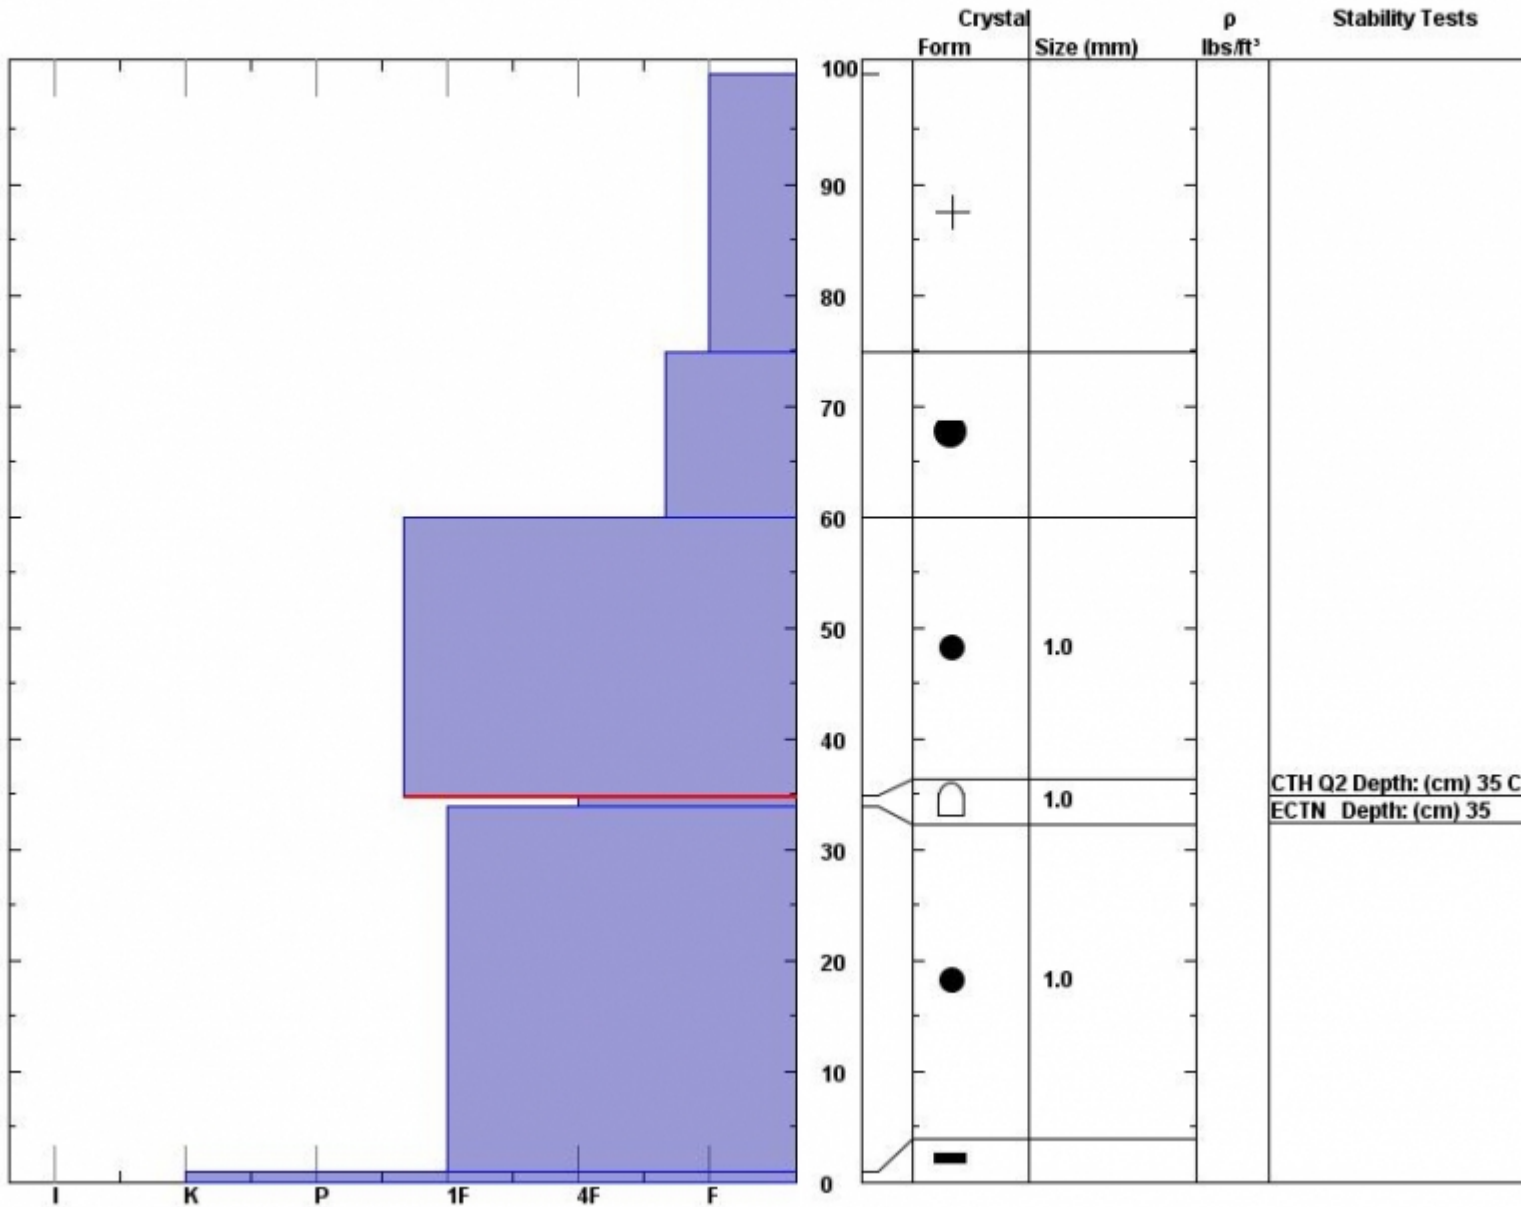

Snow Pit Profile
South Flathead Pass-Bridger, MT
 Elevation (ft) **8360**
 Aspect:
 Specifics: **Ski tracks on slope.**
 Notes:

Observer: **Marcie Hahn-Knoff**
Sun Nov 21 12:30:00 MST 2010
 Co-ord: **W N**
 Slope: **31**
 Wind loading: **previous**

Stability on similar slopes: **Good**
 Air Temperature: **14 F**
 Sky Cover: **Clear**
 Precipitation: **None**
 Wind: **W Calm**

Stability Test Notes:
35: On facets
 Layer n
34-35: F

Advisory Region
 Bridger Range