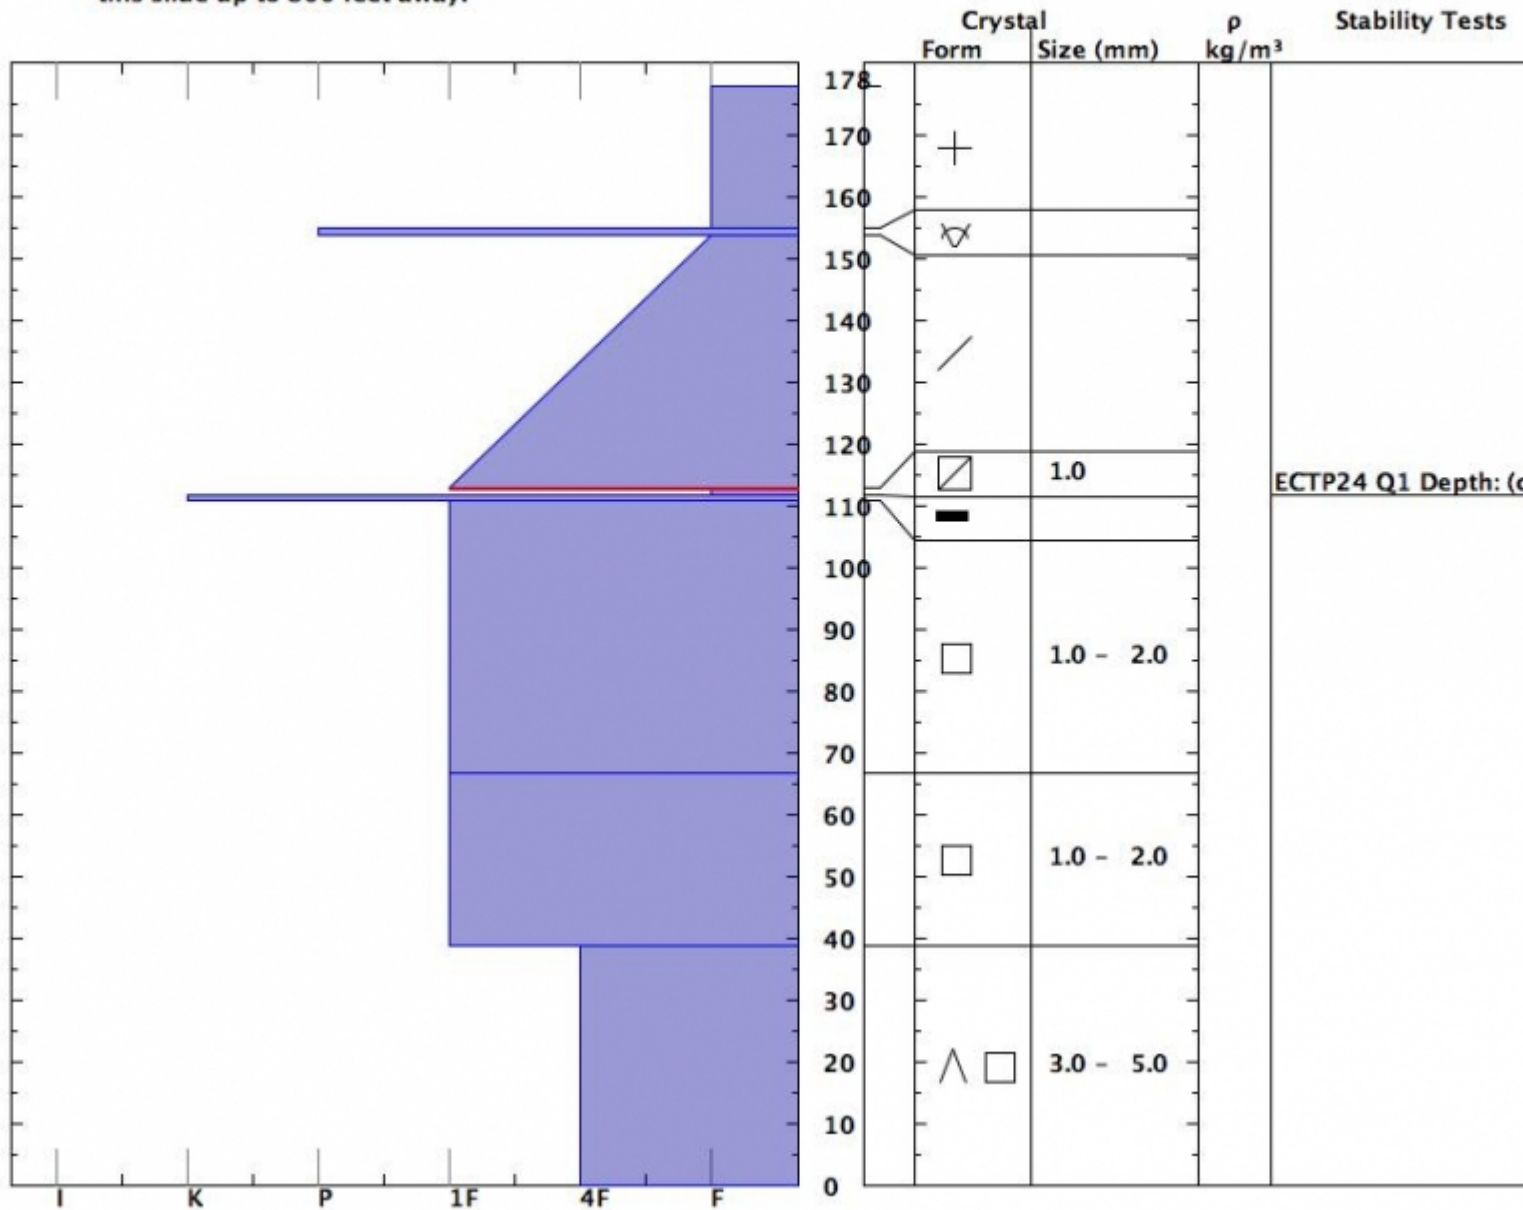

Snow Pit Profile
McAtee Basin
 Southern Madison, MT
 Elevation (m) 3000
 Aspect: 10
 Specifics Recent act on diff slopes.

Observer: eric knoff
 Wed Apr 14 13:30:00 MDT 2010
 Co-ord: 111.44194 W 45.17194 N
 Slope: 38
 Wind loading no

Stability on similar slopes Poor
 Air Temperature: 4 C
 Sky Cover Clear
 Precipitation None
 Wind: SW Light Breeze

Stability Test Notes: Layer n
 112-1

Notes: This pit was in the crown of an avalanche that caused a fatality the previous day. Large sympathetic slide were released this slide up to 800 feet away.

This is the snowpit profile from the McAtee avalanche that resulted in a fatality on April, 14 2010.

Advisory Region
 Southern Madison
 Southern Madison, 2010-04-16