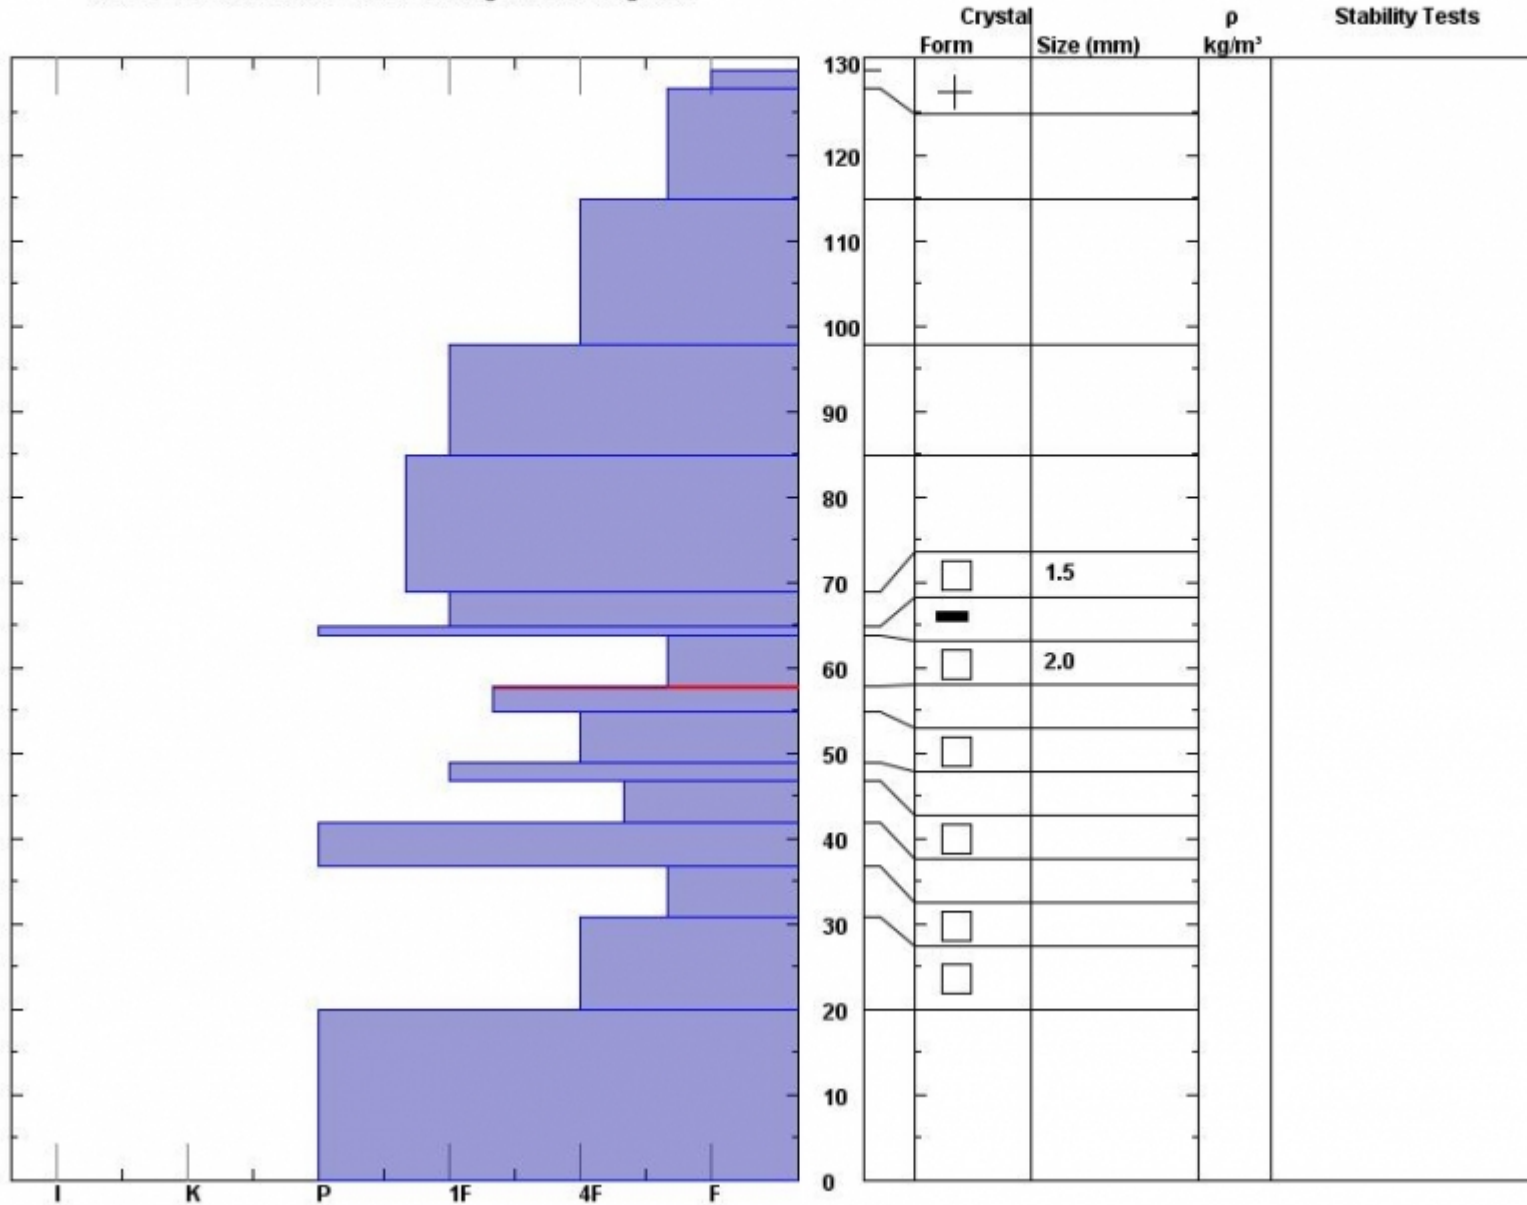

Snow Pit Profile  
**Scotch Bonnet Fatality**  
**Beartooths, MT**  
 Elevation (ft) **10054**  
 Aspect: **190**  
 Specifics: **Avalanche Pit: crown;**

Observer: **Doug Chabot**  
**Mon Jan 04 09:15:00 MST 2010**  
 Co-ord: **109.94463 W 45.07115 N**  
 Slope: **35**  
 Wind loading: **no**

Stability on similar slopes: **Poor**  
 Air Temperature: **C**  
 Sky Cover: **sky 4/8 to 8/8 covered**  
 Precipitation: **None**  
 Wind: **W Light Breeze**

Stability Test Notes:

Layer no  
**64-65: c**  
**58-64: F**  
**55-58: c**  
**47-49: c**  
**0-20: ic**

Notes: **Mark Staples and I dug this in the crown of an avalanche that killed a snowmobiler on 3 Jan 2010. The slide was 100 feet wide and ran 500 fet vertical. The runout angle was 30 degrees.**

Advisory Region  
 Cooke City  
 Cooke City, 2010-01-05