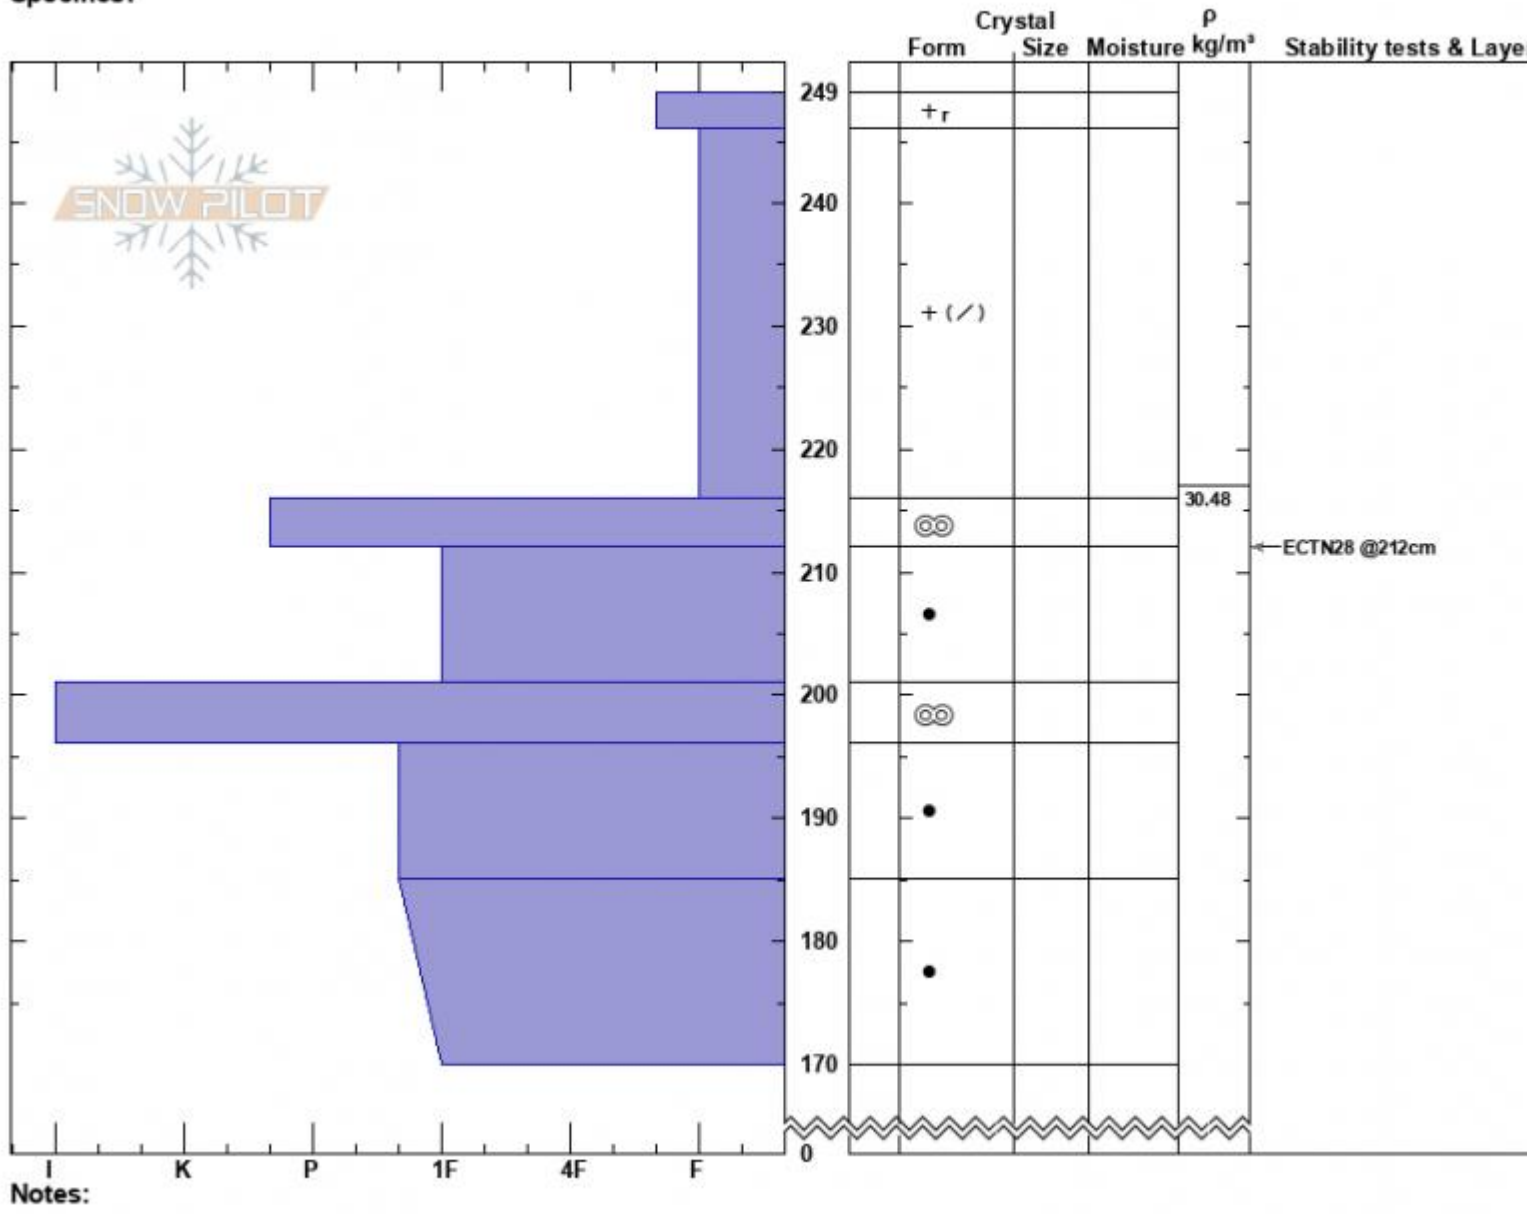

Blackmore E Face  
 Gallatin Range-N  
 MT  
 Elevation: 9830 ft  
 Aspect: 80°  
 Specifics:

Haylee Darby  
 03/30/2025 - 12:45pm  
 Co-ord: 45.44595N, -111.00190W  
 Slope Angle: 35°  
 Wind Loading: no

Stability:  
 Air Temperature: -1°C  
 Sky Cover: OVC  
 Precipitation: S1  
 Wind: W Calm

HS:249 Layer Notes:

Notes:  
 Advisory Region  
 Northern Gallatin  
 Longitude  
 -111.00W  
 Latitude  
 45.44N  
 Northern Gallatin, 2025-03-30