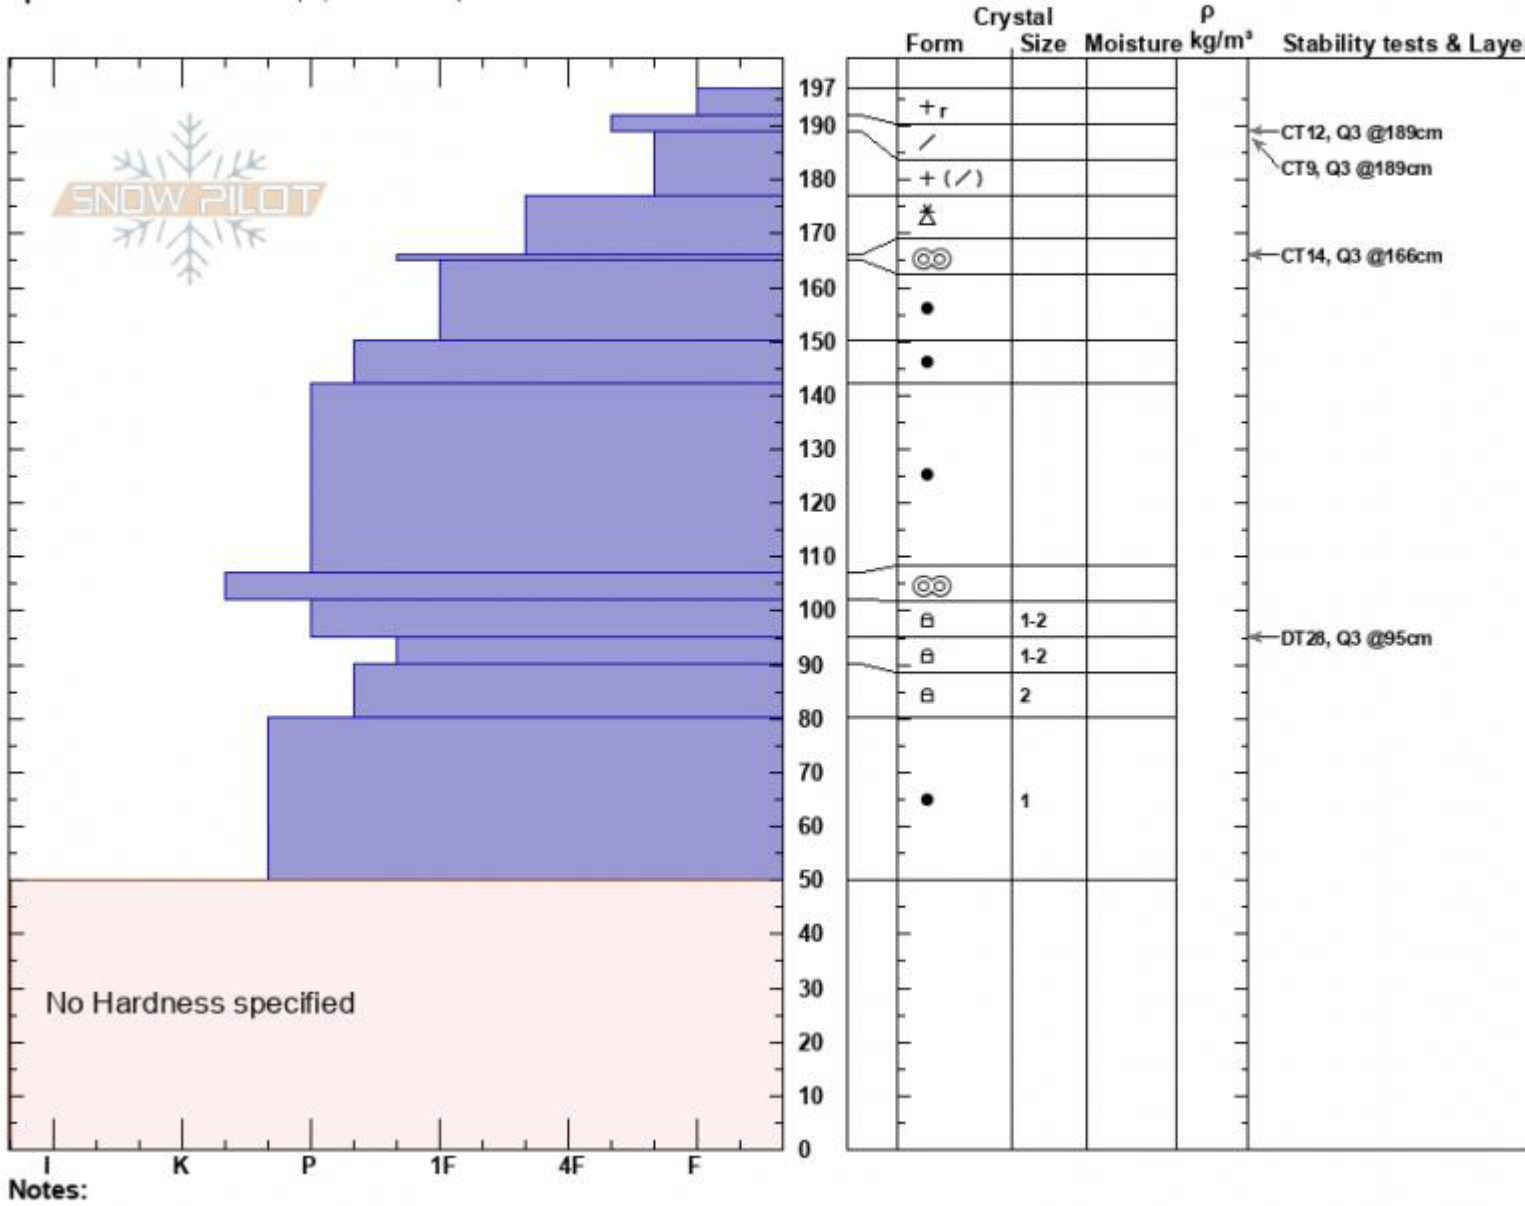

Texas Meadow
 Bridger Range
 MT
 Elevation: 7700 ft
 Aspect: 69°
 Specifics: Ski tracks on slope; We skied slope

Alex Marienthal
 03/20/2025 - 4:00pm
 Co-ord: 45.83999N, -110.93316W
 Slope Angle: 32°
 Wind Loading:

Stability: Good
 Air Temperature:
 Sky Cover: OVC
 Precipitation: S-1
 Wind: Calm

HS:197
 Layer Notes:
 189-177cm: Problematic layer

Advisory Region
 Bridger Range
 Longitude
 -110.93W
 Latitude
 45.84N
 Bridger Range, 2025-03-20