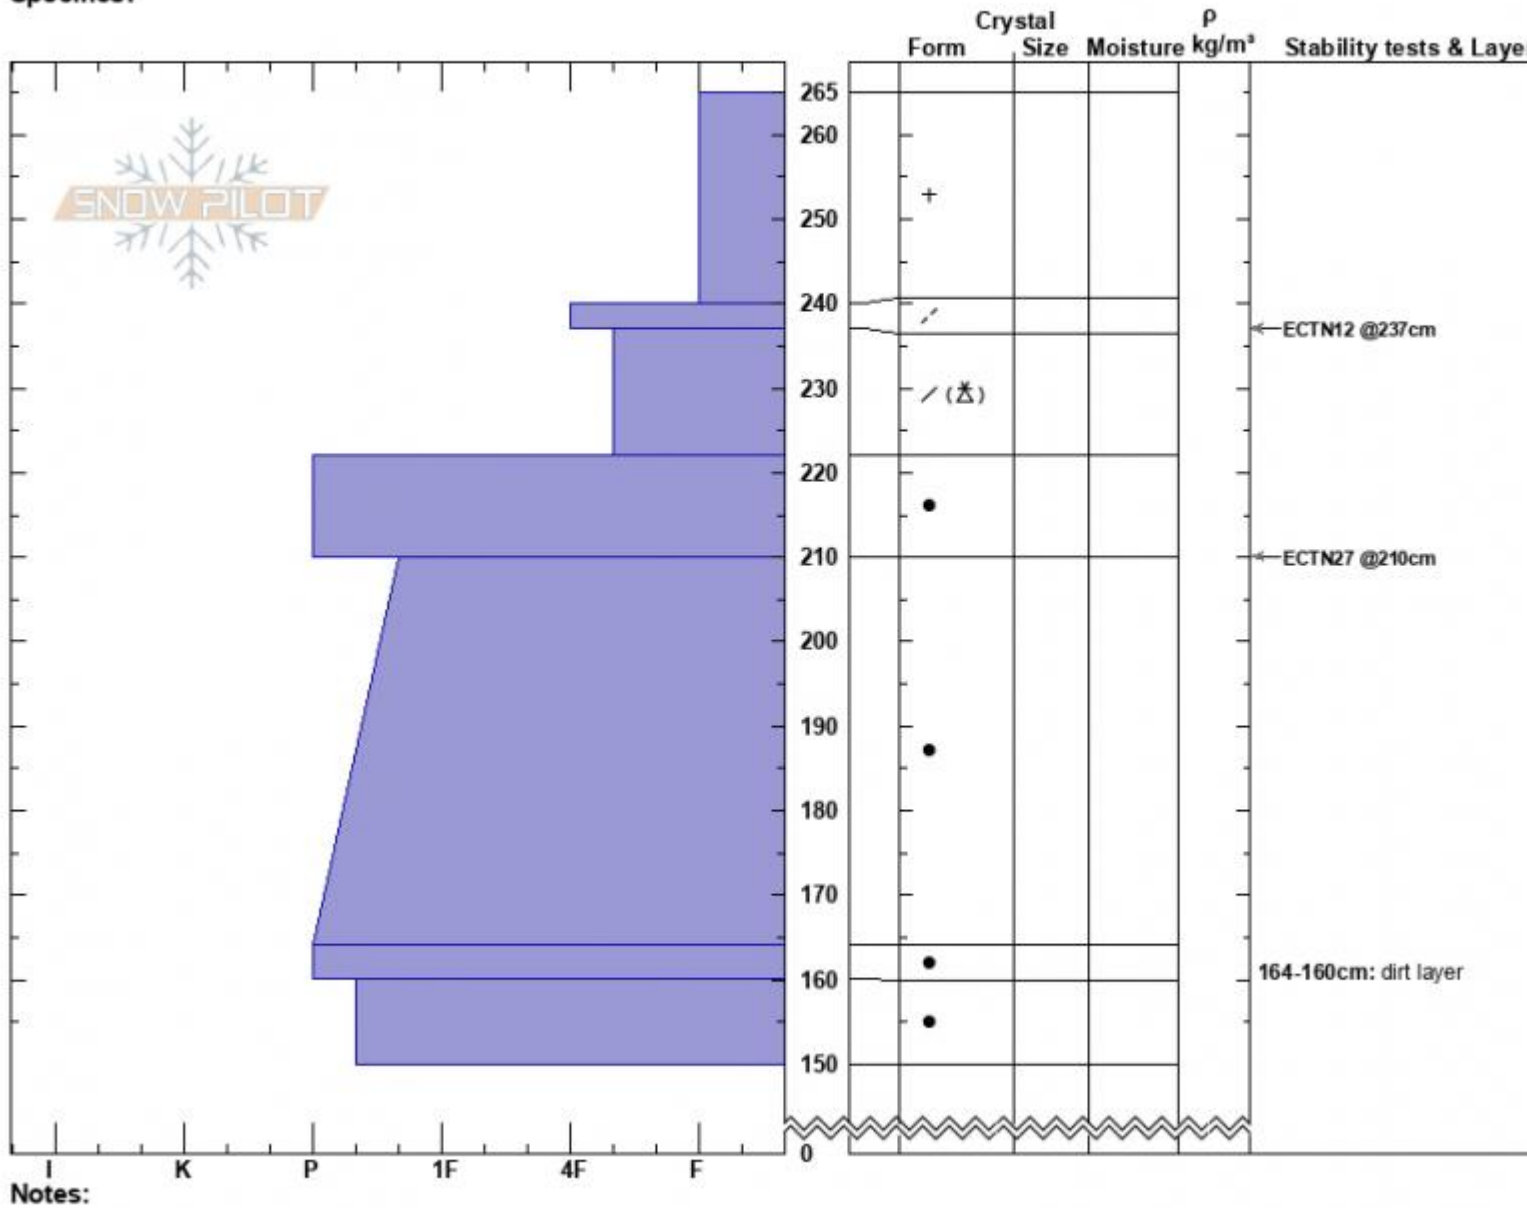

Lawnmower Main Face  
 Absaroka Range  
 MT  
 Elevation: 8947 ft  
 Aspect: 336°  
 Specifics:

Haylee Darby  
 03/19/2025 - 1:45pm  
 Co-ord: 45.50401N, -110.49331W  
 Slope Angle: 22°  
 Wind Loading: no

Stability:  
 Air Temperature: -2°C  
 Sky Cover: CLR  
 Precipitation: NO  
 Wind: SW Light Breeze

HS:265    Layer Notes:  
 164-160cm: dirt layer

Advisory Region  
 Out of Advisory Area  
 Longitude  
 -110.50W  
 Latitude  
 45.51N  
 Out of Advisory Area, 2025-03-19