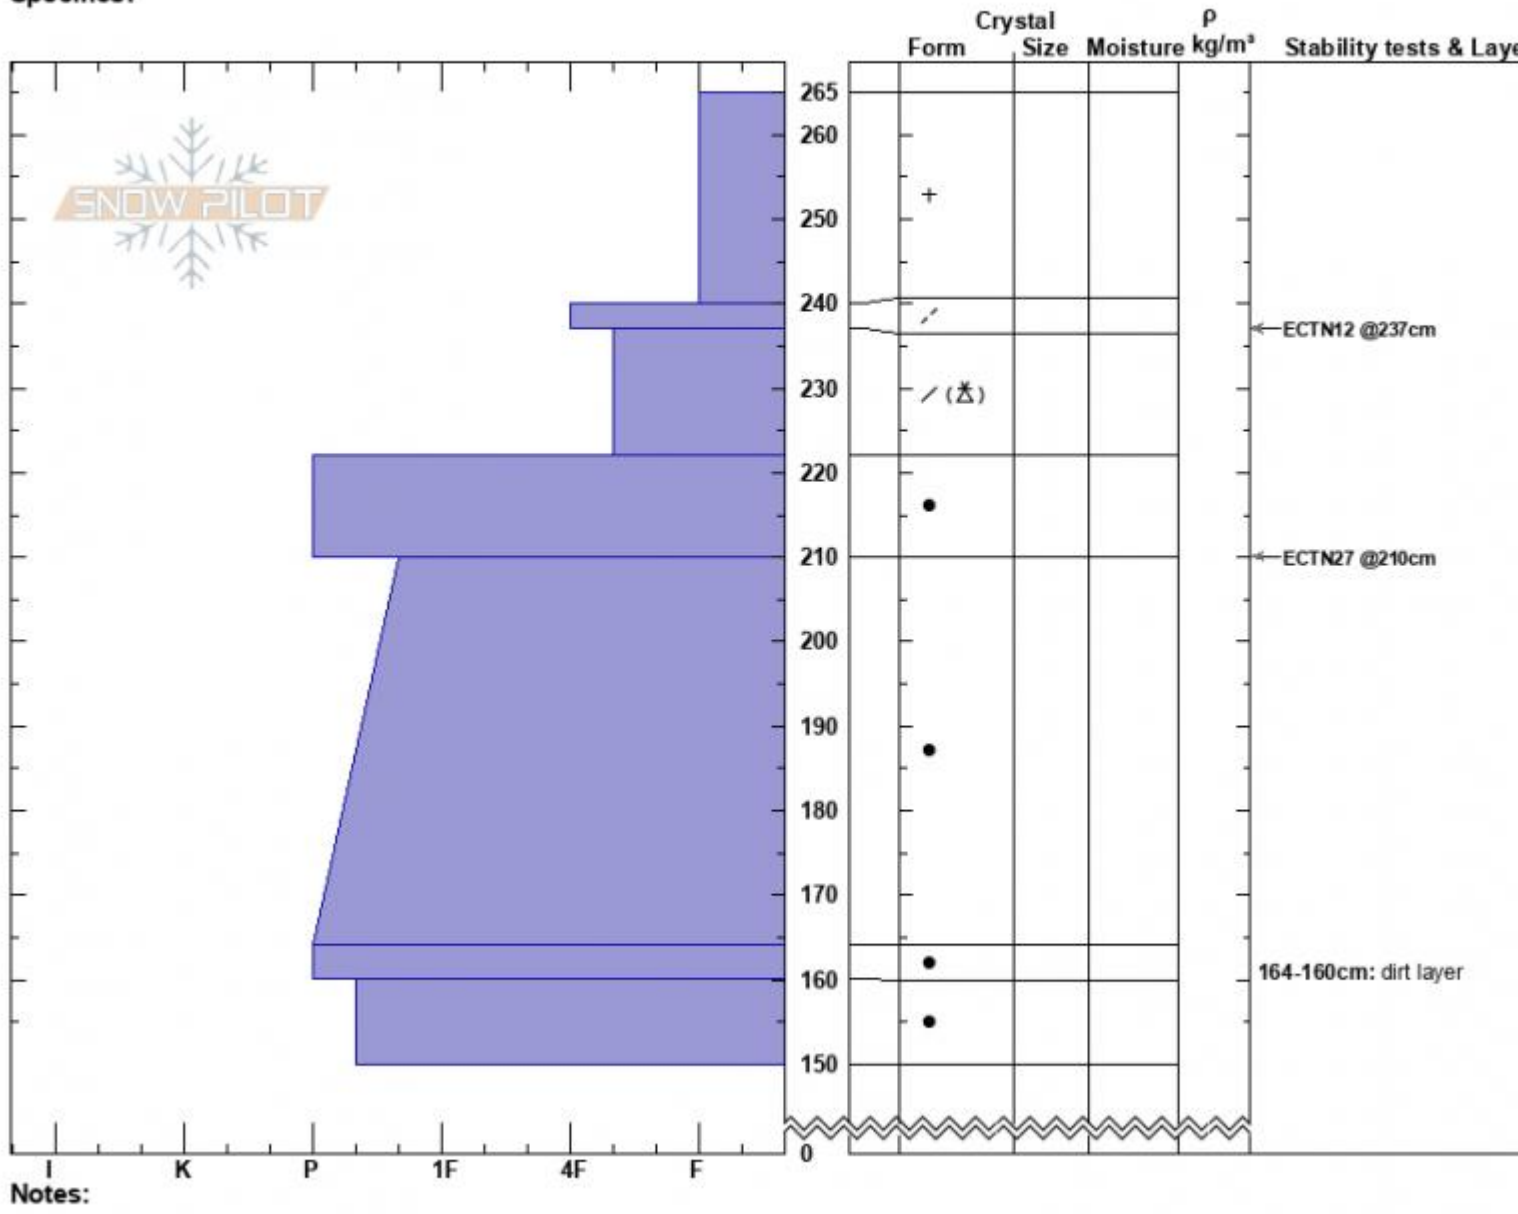

Lawnmower Main Face  
 Absaroka Range  
 MT  
 Elevation: 8947 ft  
 Aspect: 336°  
 Specifics:

Haylee Darby  
 03/19/2025 - 1:45pm  
 Co-ord: 45.50401N, -110.49331W  
 Slope Angle: 22°  
 Wind Loading: no

Stability:  
 Air Temperature: -2°C  
 Sky Cover: CLR  
 Precipitation: NO  
 Wind: SW Light Breeze

HS:265    Layer Notes:  
 164-160cm: dirt layer

Advisory Region  
 Out of Advisory Area  
 Longitude  
 -110.50W  
 Latitude  
 45.51N  
 Out of Advisory Area, 2025-03-19