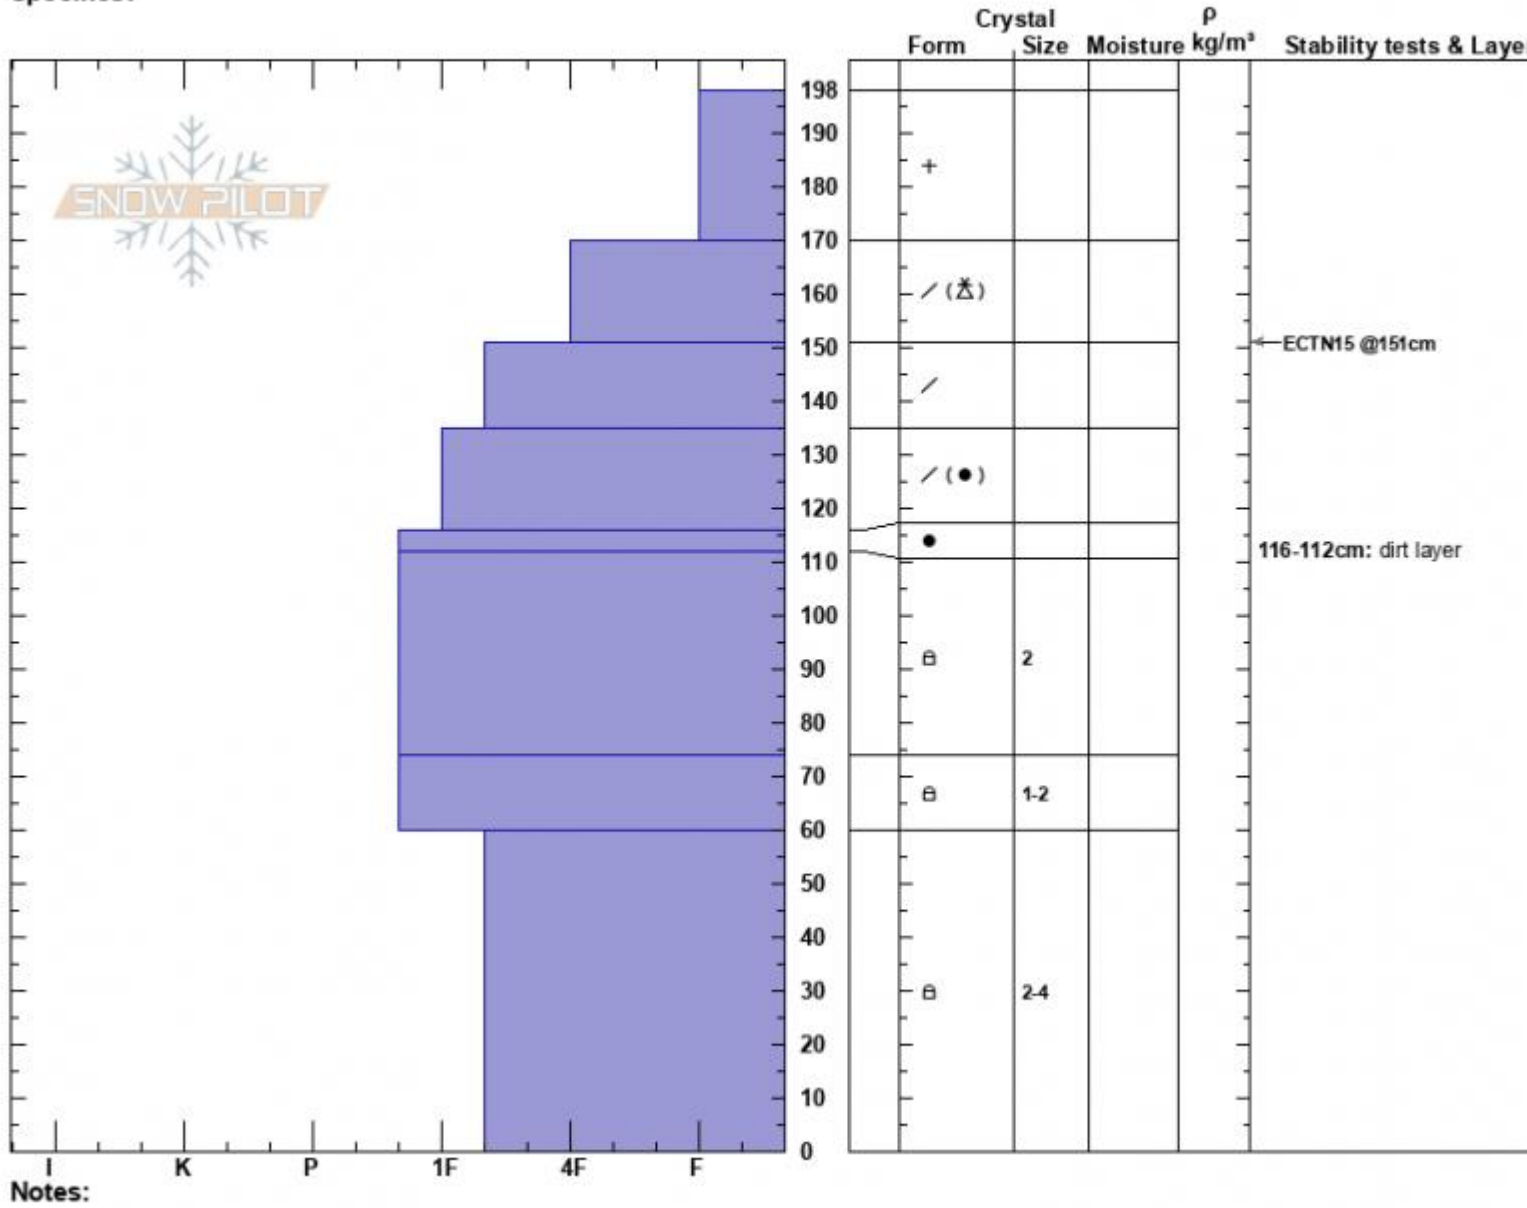

Lawnmower NE
 Absaroka Range
 MT
 Elevation: 8160 ft
 Aspect: 29°
 Specifics:

Haylee Darby
 03/19/2025 - 11:45am
 Co-ord: 45.50615N, -110.50049W
 Slope Angle: 25°
 Wind Loading: no

Stability:
 Air Temperature: -2°C
 Sky Cover: CLR
 Precipitation: NO
 Wind: SW Calm

HS:198 Layer Notes:
 116-112cm: dirt layer

Advisory Region
 Out of Advisory Area
 Longitude
 -110.50W
 Latitude
 45.51N
 Out of Advisory Area, 2025-03-19