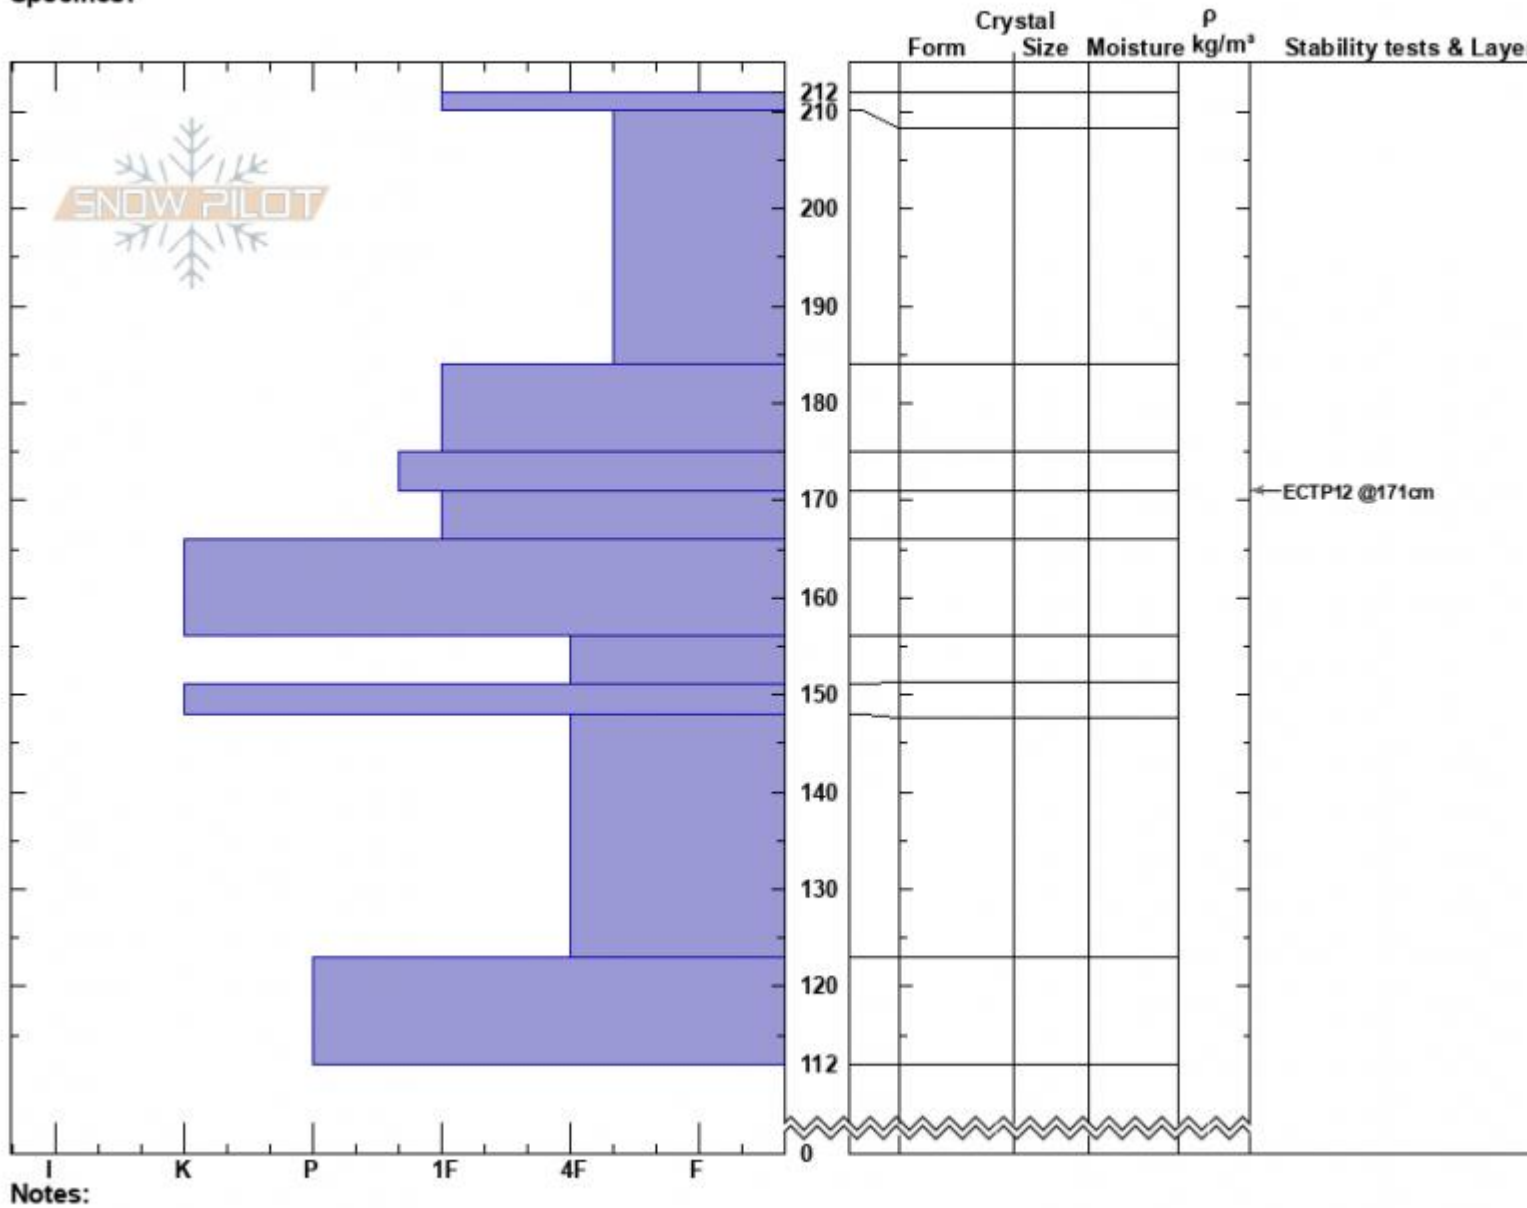

The Throne
 Bridger Range
 MT
 Elevation: 8360 ft
 Aspect: 190°
 Specifics:

Haylee Darby
 03/18/2025 - 11:00am
 Co-ord: 45.88202N, -110.95239W
 Slope Angle: 27°
 Wind Loading: yes

Stability:
 Air Temperature:
 Sky Cover: OVC
 Precipitation: NO
 Wind: N Moderate

HS:212
 PF:45
 PS:15
 Layer Notes:

Advisory Region
 Bridger Range
 Longitude
 -110.95W
 Latitude
 45.88N
 Bridger Range, 2025-03-18