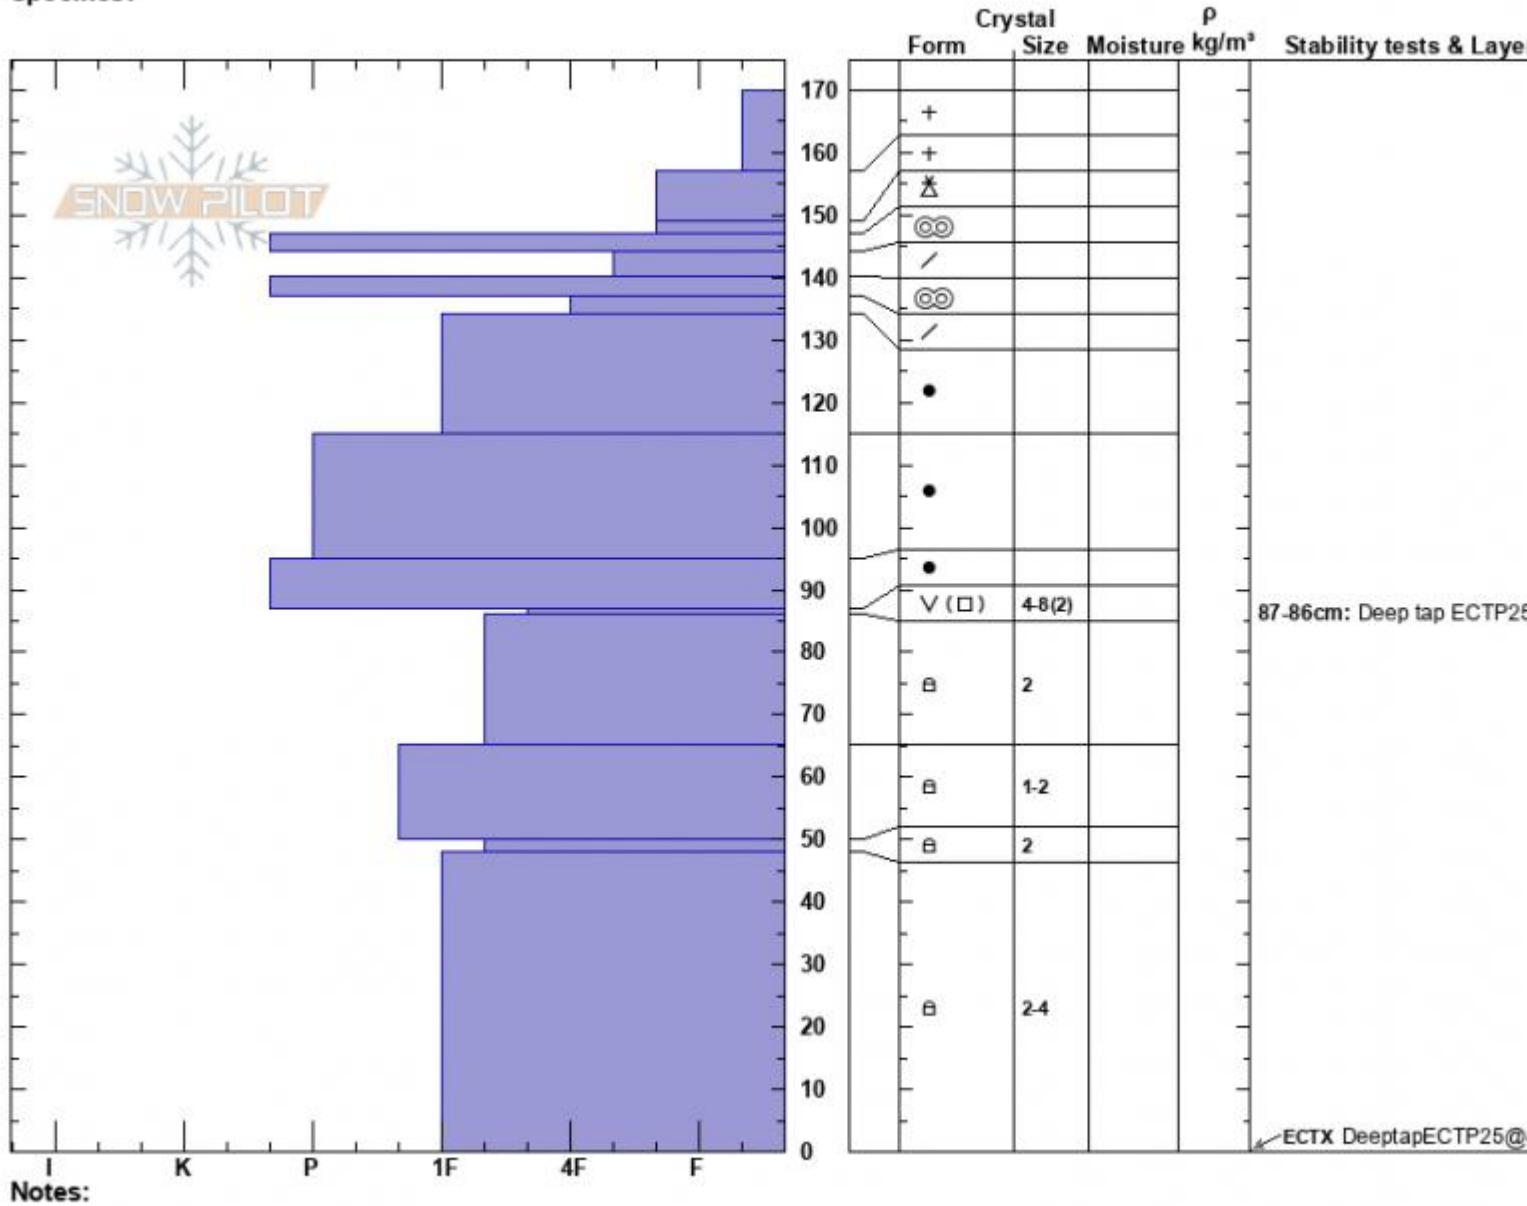

T Fork Wildernss Bndry
 Madison Range-S
 MT
 Elevation: 8850 ft
 Aspect: 270°
 Specifics:

Alex Marienthal
 03/15/2025 - 12:33am
 Co-ord: 44.97642N, -111.35879W
 Slope Angle: 23°
 Wind Loading:

Stability: Fair
 Air Temperature:
 Sky Cover: OVC
 Precipitation: S1
 Wind: SW Light Breeze

HS:170
 PF:35
Layer Notes:
 87-86cm: Deep tap ECTP25, CP
 87-86cm: Problematic layer

Advisory Region
 Southern Madison
 Longitude
 -111.27W
 Latitude
 45.06N
 Southern Madison, 2025-03-15