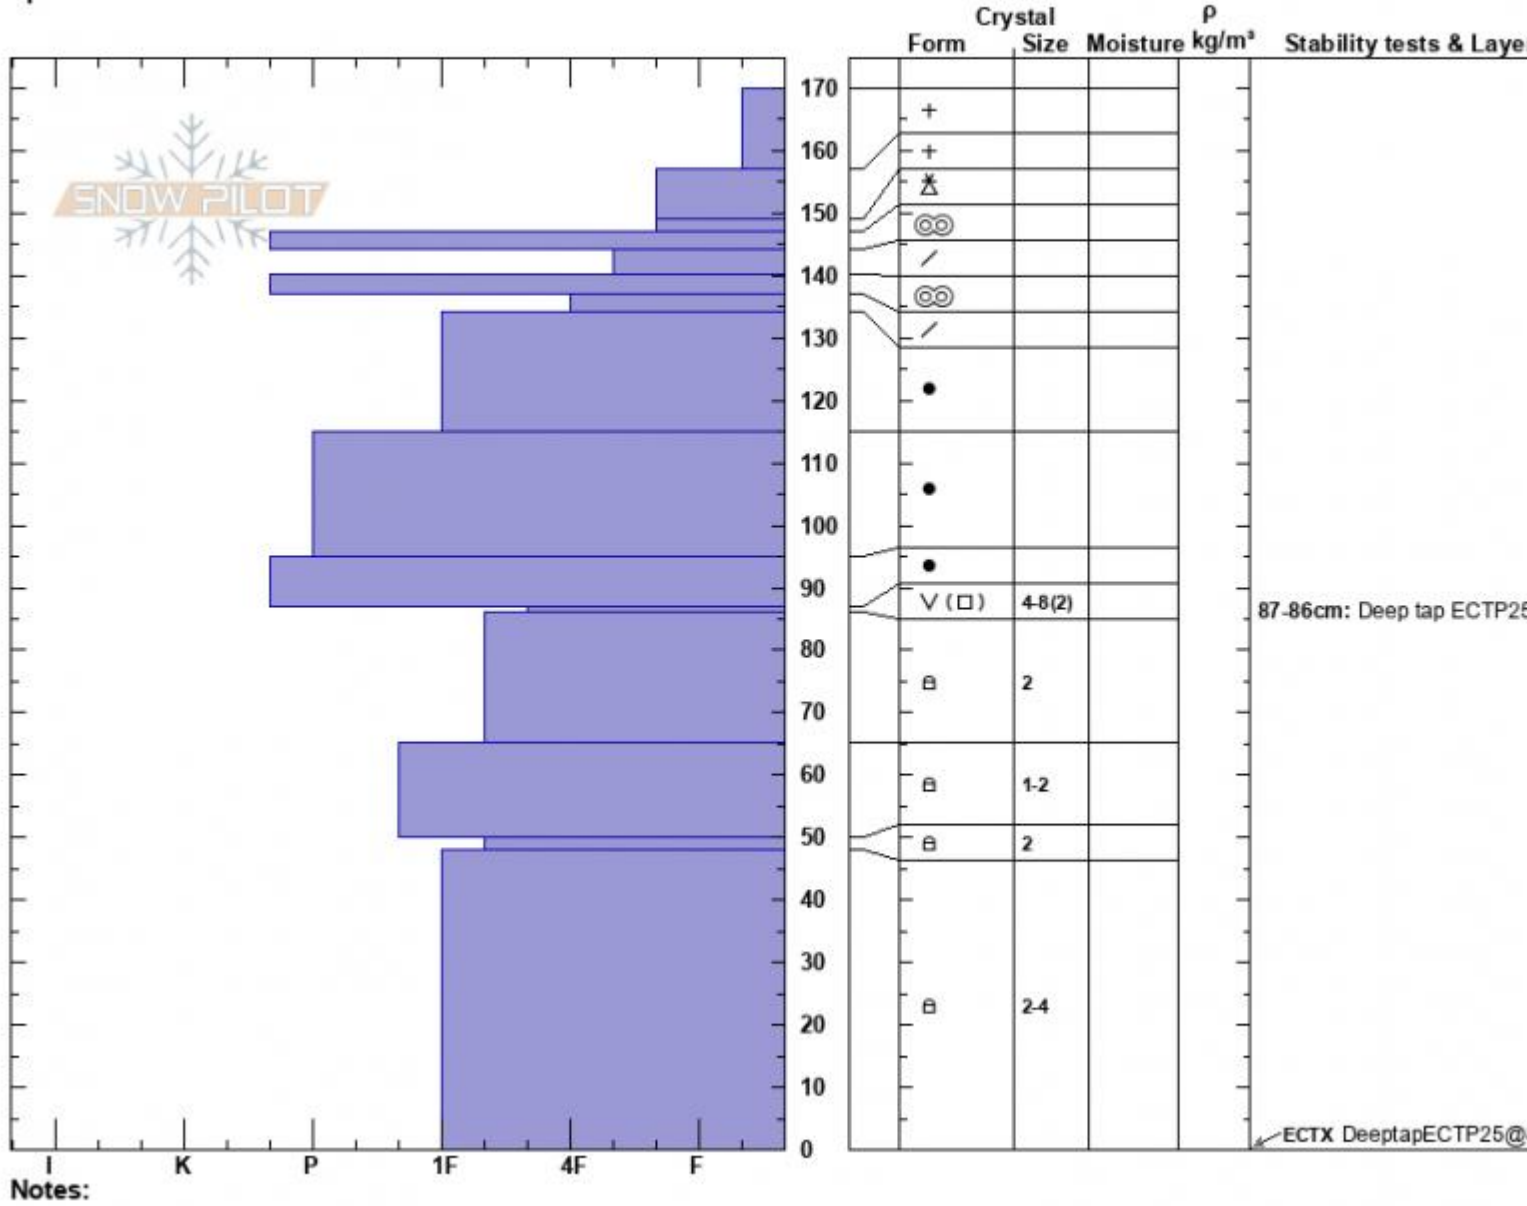

T Fork Wildernss Bndry  
 Madison Range-S  
 MT  
 Elevation: 8850 ft  
 Aspect: 270°  
 Specifics:

Alex Marienthal  
 03/15/2025 - 12:33am  
 Co-ord: 44.97642N, -111.35879W  
 Slope Angle: 23°  
 Wind Loading:

Stability: Fair  
 Air Temperature:  
 Sky Cover: OVC  
 Precipitation: S1  
 Wind: SW Light Breeze

HS:170  
 PF:35  
**Layer Notes:**  
 87-86cm: Deep tap ECTP25, CP  
 87-86cm: Problematic layer

Advisory Region  
 Southern Madison  
 Longitude  
 -111.27W  
 Latitude  
 45.06N  
 Southern Madison, 2025-03-15