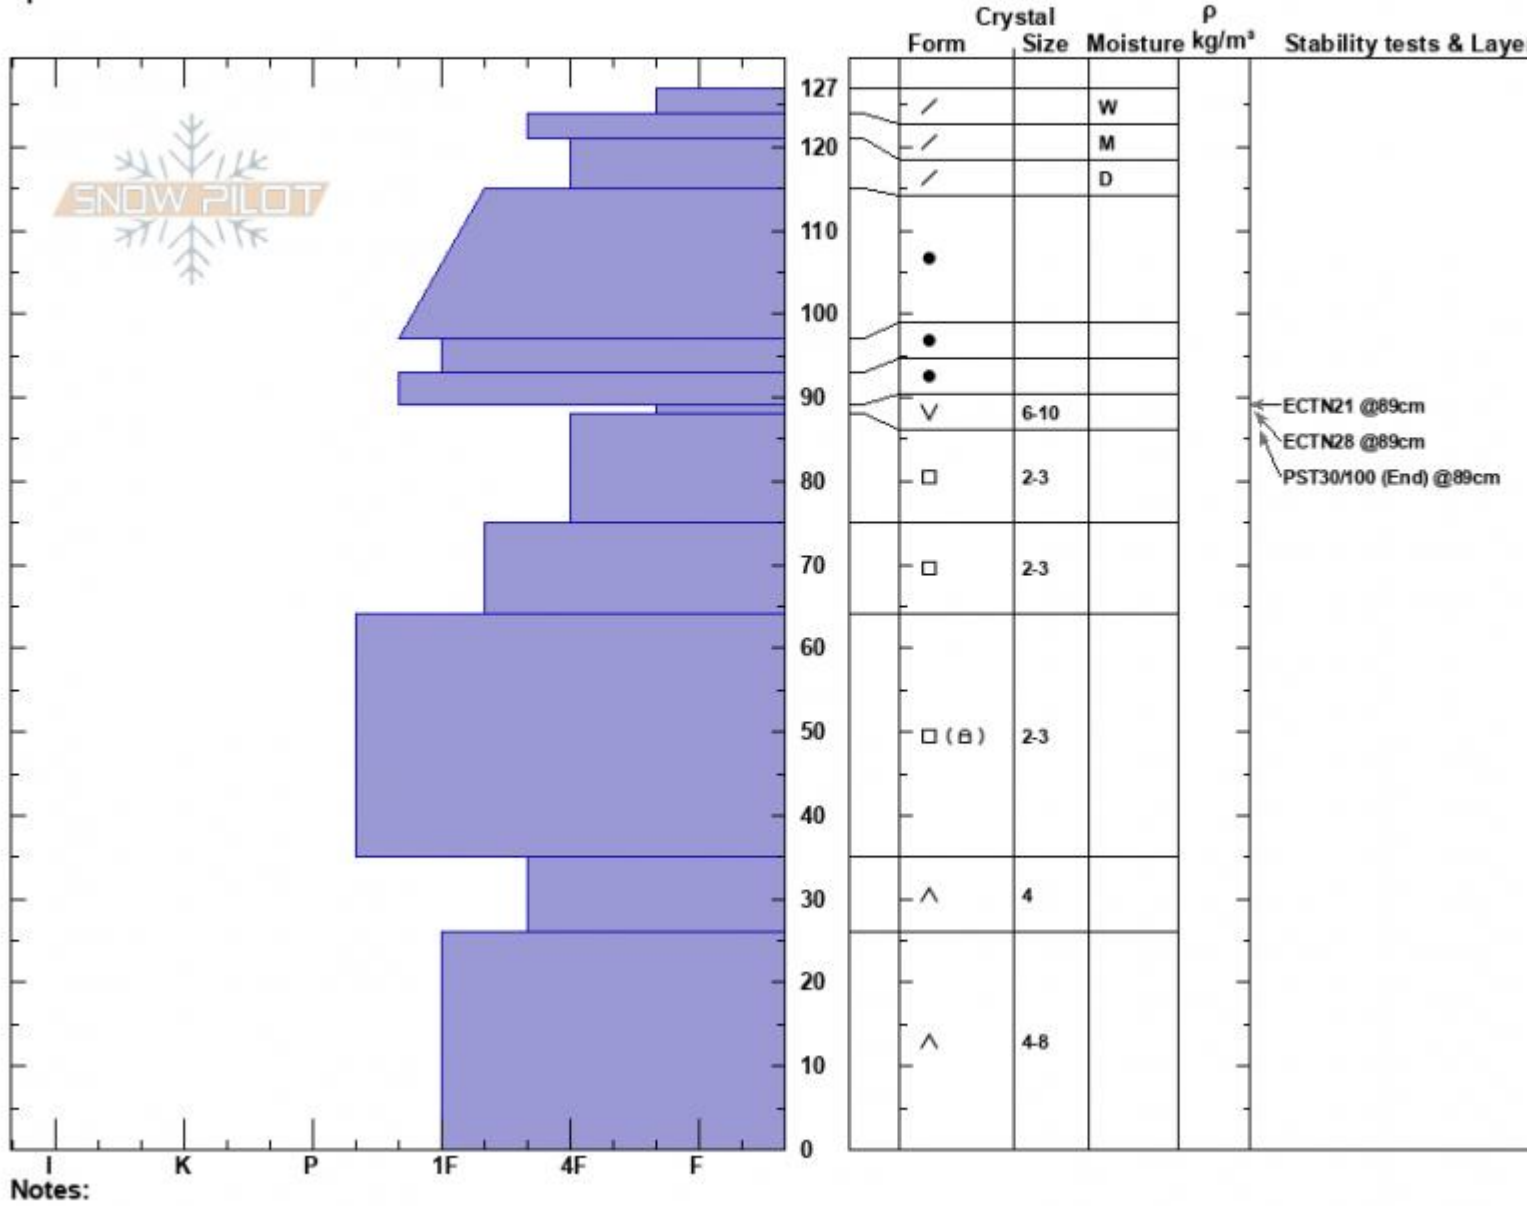

Sunlight Basin  
 Madison Range-S  
 MT  
 Elevation: 9470 ft  
 Aspect: 95°  
 Specifics:

Haylee Darby  
 03/01/2025 - 11:00am  
 Co-ord: 44.97511N, -111.31393W  
 Slope Angle: 23°  
 Wind Loading: no

Stability:  
 Air Temperature: 5°C  
 Sky Cover: CLR  
 Precipitation: NO  
 Wind: W Calm

HS:127  
 PF:92  
 Layer Notes:

Advisory Region  
 Southern Madison  
 Longitude  
 -111.27W

Latitude

45.06N

Southern Madison, 2025-03-01