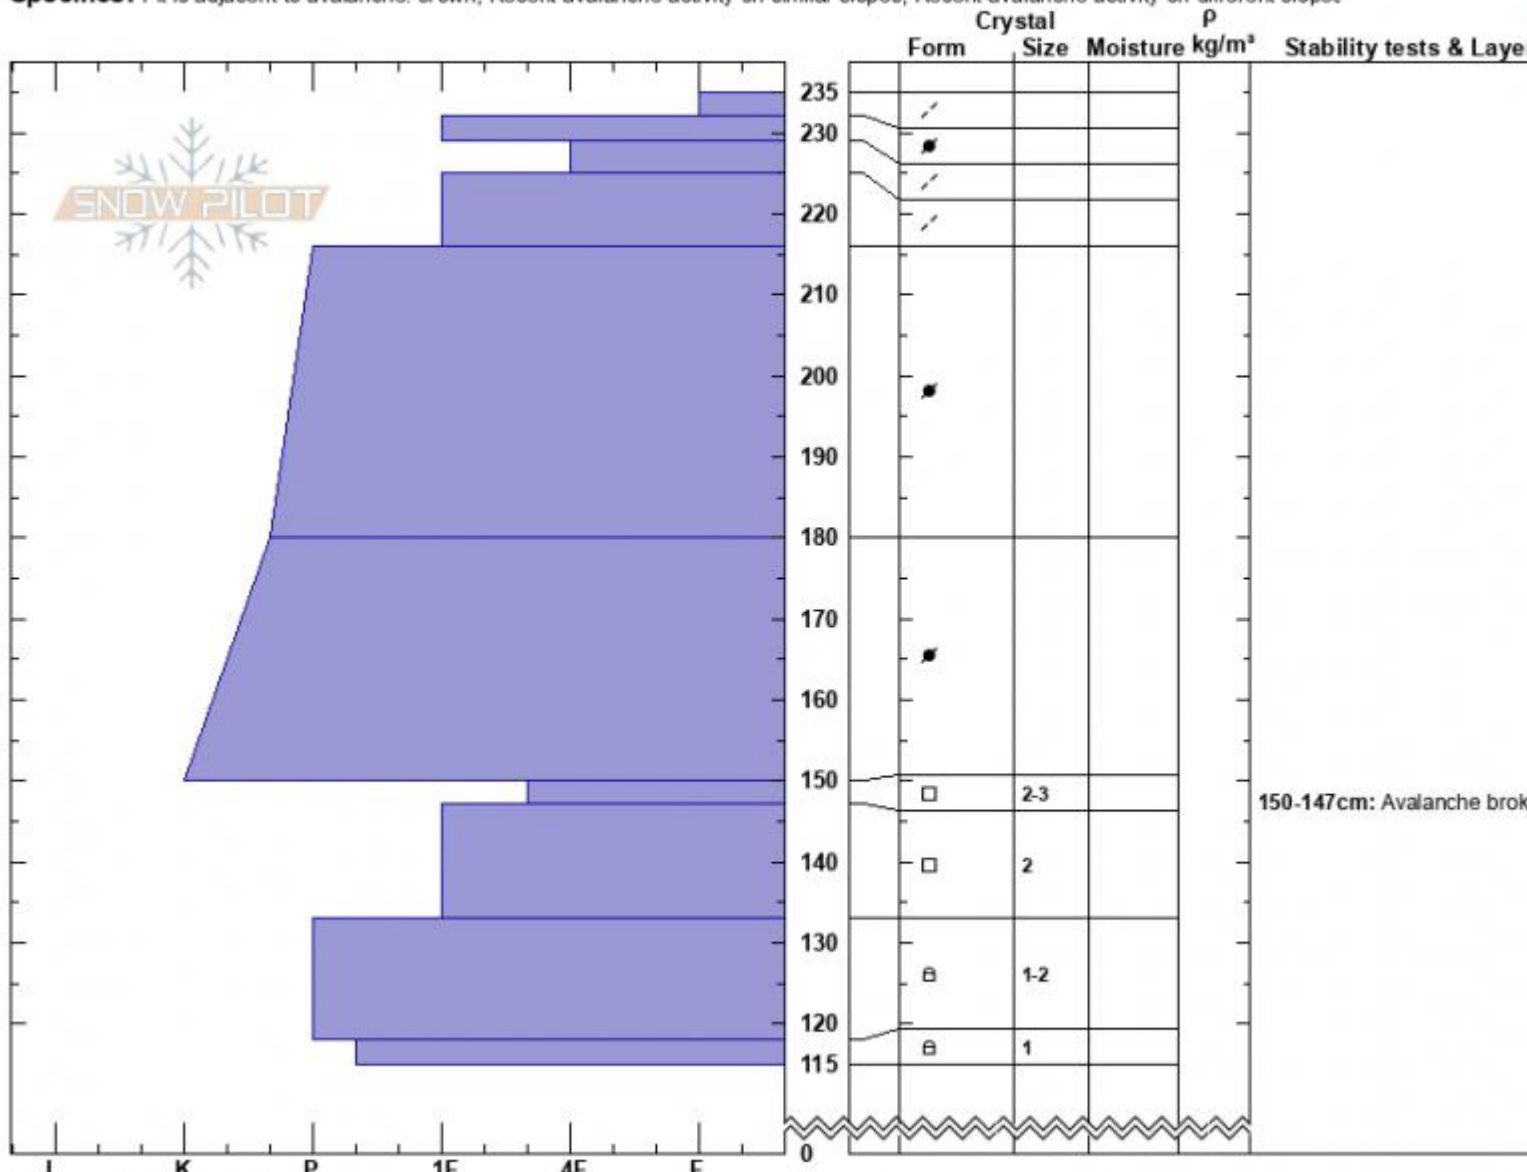

TargheeCrek AMu-R4-D3 Alex Mariantal
 Lionhead Range 02/28/2025 - 3:20pm
 MT Co-ord: 44.74083N, -111.37639W
 Elevation: 9250 ft Slope Angle: 20°
 Aspect: 5° Wind Loading: yes
 Specifics: Pit is adjacent to avalanche: crown; Recent avalanche activity on similar slopes; Recent avalanche activity on different slopes

Stability: Poor
 Air Temperature:
 Sky Cover: FEW
 Precipitation: NO
 Wind: SW Light Breeze

HS:235 Layer Notes:
 150-147cm: Avalanche broke her
 150-147cm: Problematic layer

Notes: HS-AMu-R4-D3-O
 We saw this avalanche crown at 2:30 pm on a slope that had not slid when we rode by it two hours earlier. Additional Pit Specifics: Snowmobile tracks

Advisory Region
 Lionhead Range
 Longitude
 -111.37W
 Latitude
 44.74N

Avalanche Details: [Snowmobile triggered 3-5' deep hard slab at Lionhead](#)
 Lionhead Range, 2025-02-28