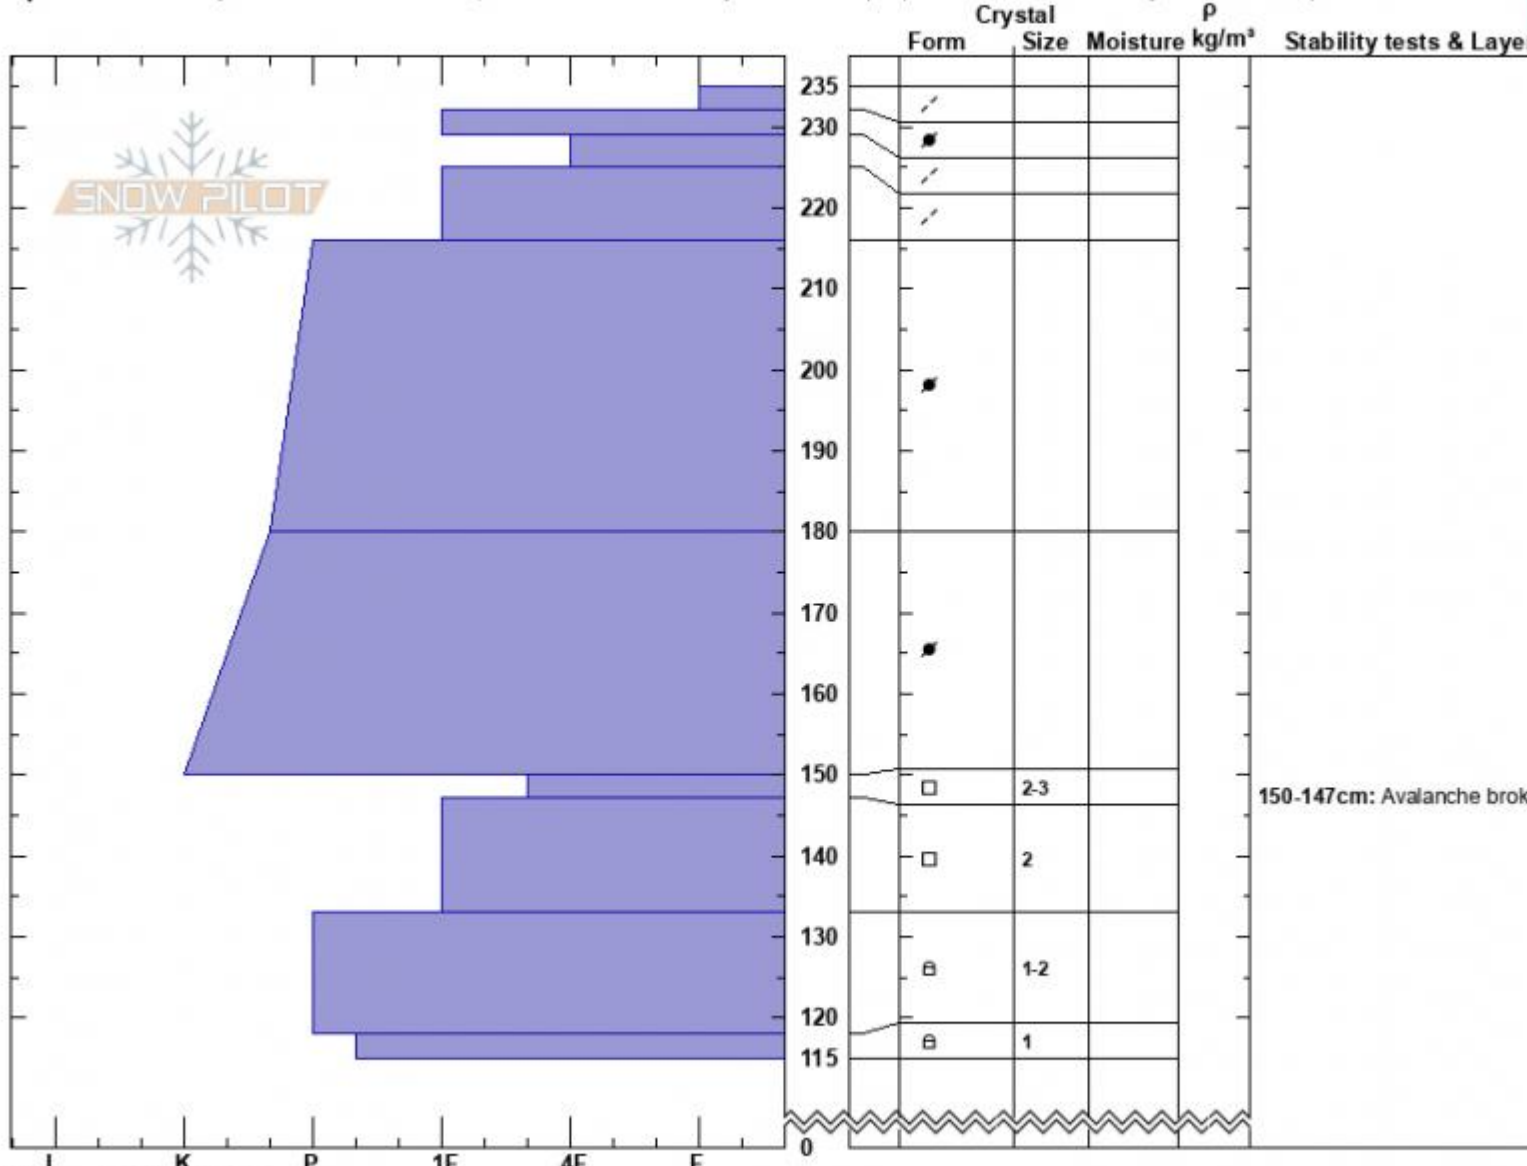

TargheeCrek AMu-R4-D3 Alex Mariantal  
 Lionhead Range 02/28/2025 - 3:20pm  
 MT Co-ord: 44.74083N, -111.37639W  
 Elevation: 9250 ft Slope Angle: 20°  
 Aspect: 5° Wind Loading: yes  
 Specifics: Pit is adjacent to avalanche: crown; Recent avalanche activity on similar slopes; Recent avalanche activity on different slopes

Stability: Poor  
 Air Temperature:  
 Sky Cover: FEW  
 Precipitation: NO  
 Wind: SW Light Breeze

HS:235 Layer Notes:  
 150-147cm: Avalanche broke her  
 150-147cm: Problematic layer

Notes: HS-AMu-R4-D3-O  
 We saw this avalanche crown at 2:30 pm on a slope that had not slid when we rode by it two hours earlier. Additional Pit Specifics: Snowmobile tracks

Advisory Region  
 Lionhead Range  
 Longitude  
 -111.37W  
 Latitude  
 44.74N

**Avalanche Details:** [Snowmobile triggered 3-5' deep hard slab at Lionhead](#)  
 Lionhead Range, 2025-02-28