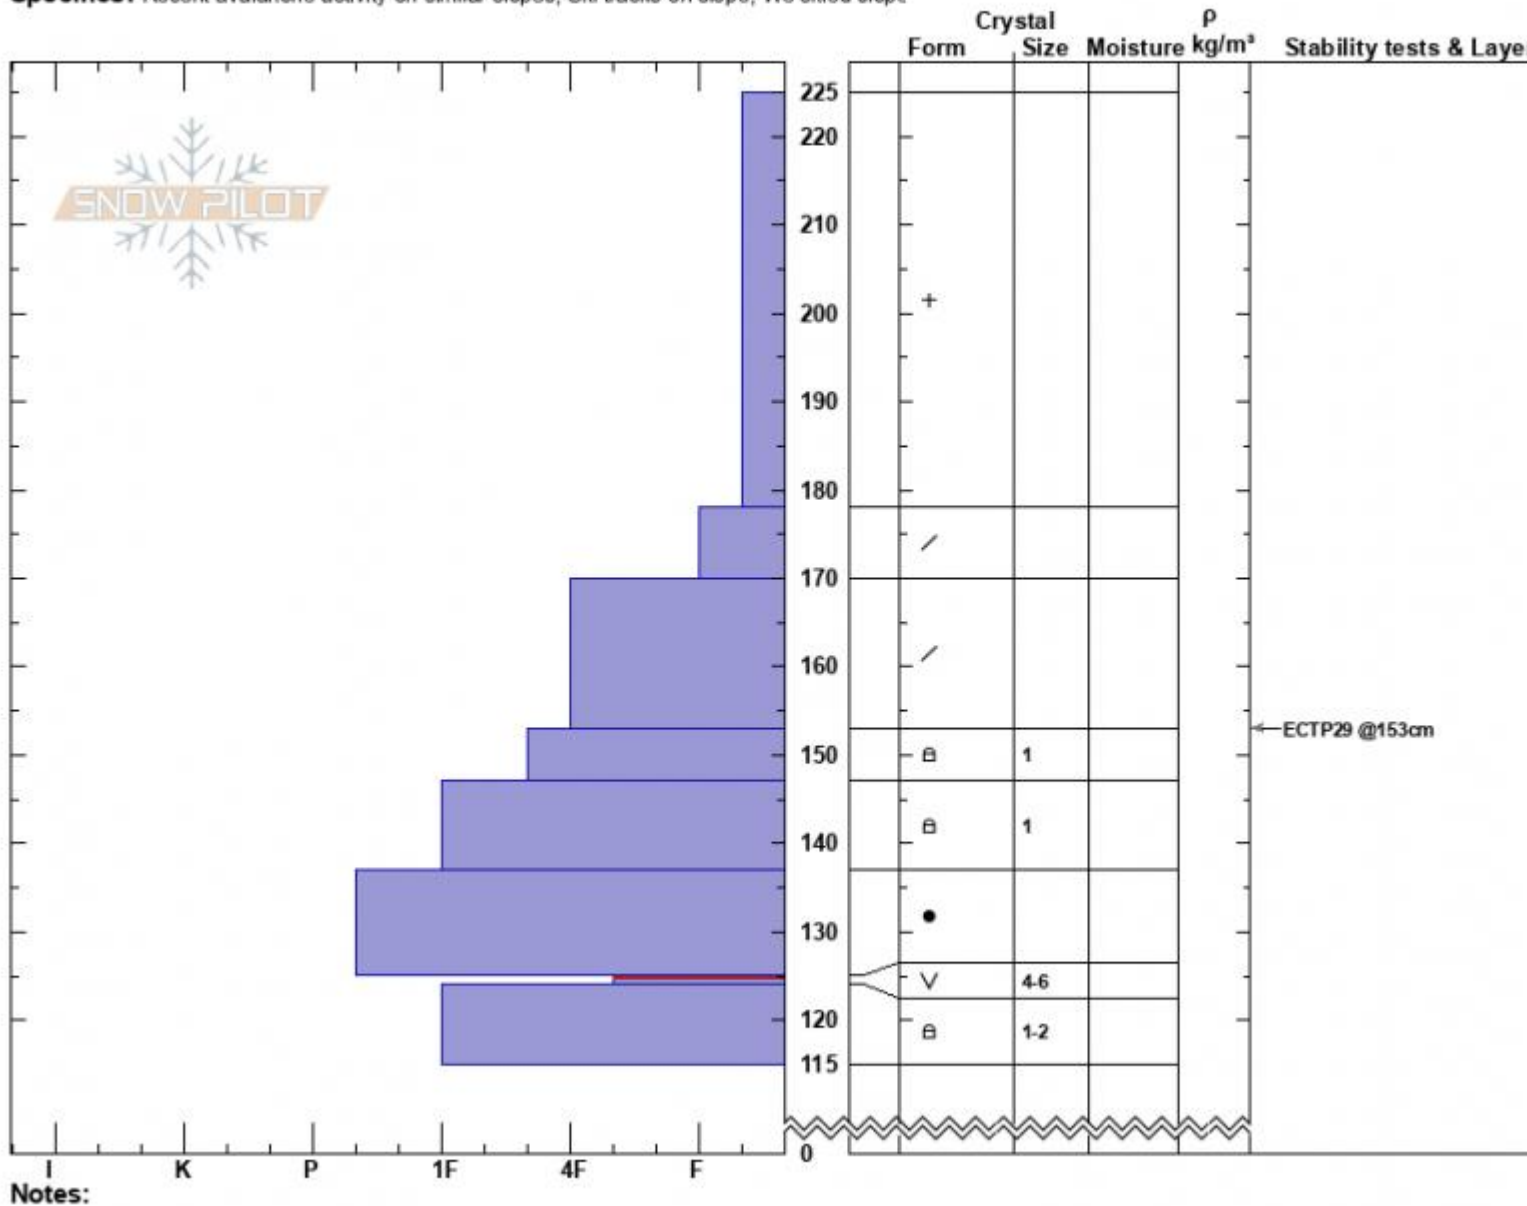

Bear Spankys
 Madison Range-N
 MT
 Elevation: 9150 ft
 Aspect: 80°

Dave Zinn
 02/16/2025 - 12:30pm
 Co-ord: 45.32419N, -111.38117W
 Slope Angle: 22°
 Wind Loading: no

Stability: Good
 Air Temperature:
 Sky Cover: OVC
 Precipitation: S1
 Wind: Calm

HS:225
 PF:75
 Layer Notes: 125-124cm: Problematic layer

Specifics: Recent avalanche activity on similar slopes; Ski tracks on slope; We skied slope

Advisory Region
 Northern Madison
 Longitude
 -111.38W
 Latitude
 45.35N
 Northern Madison, 2025-02-16