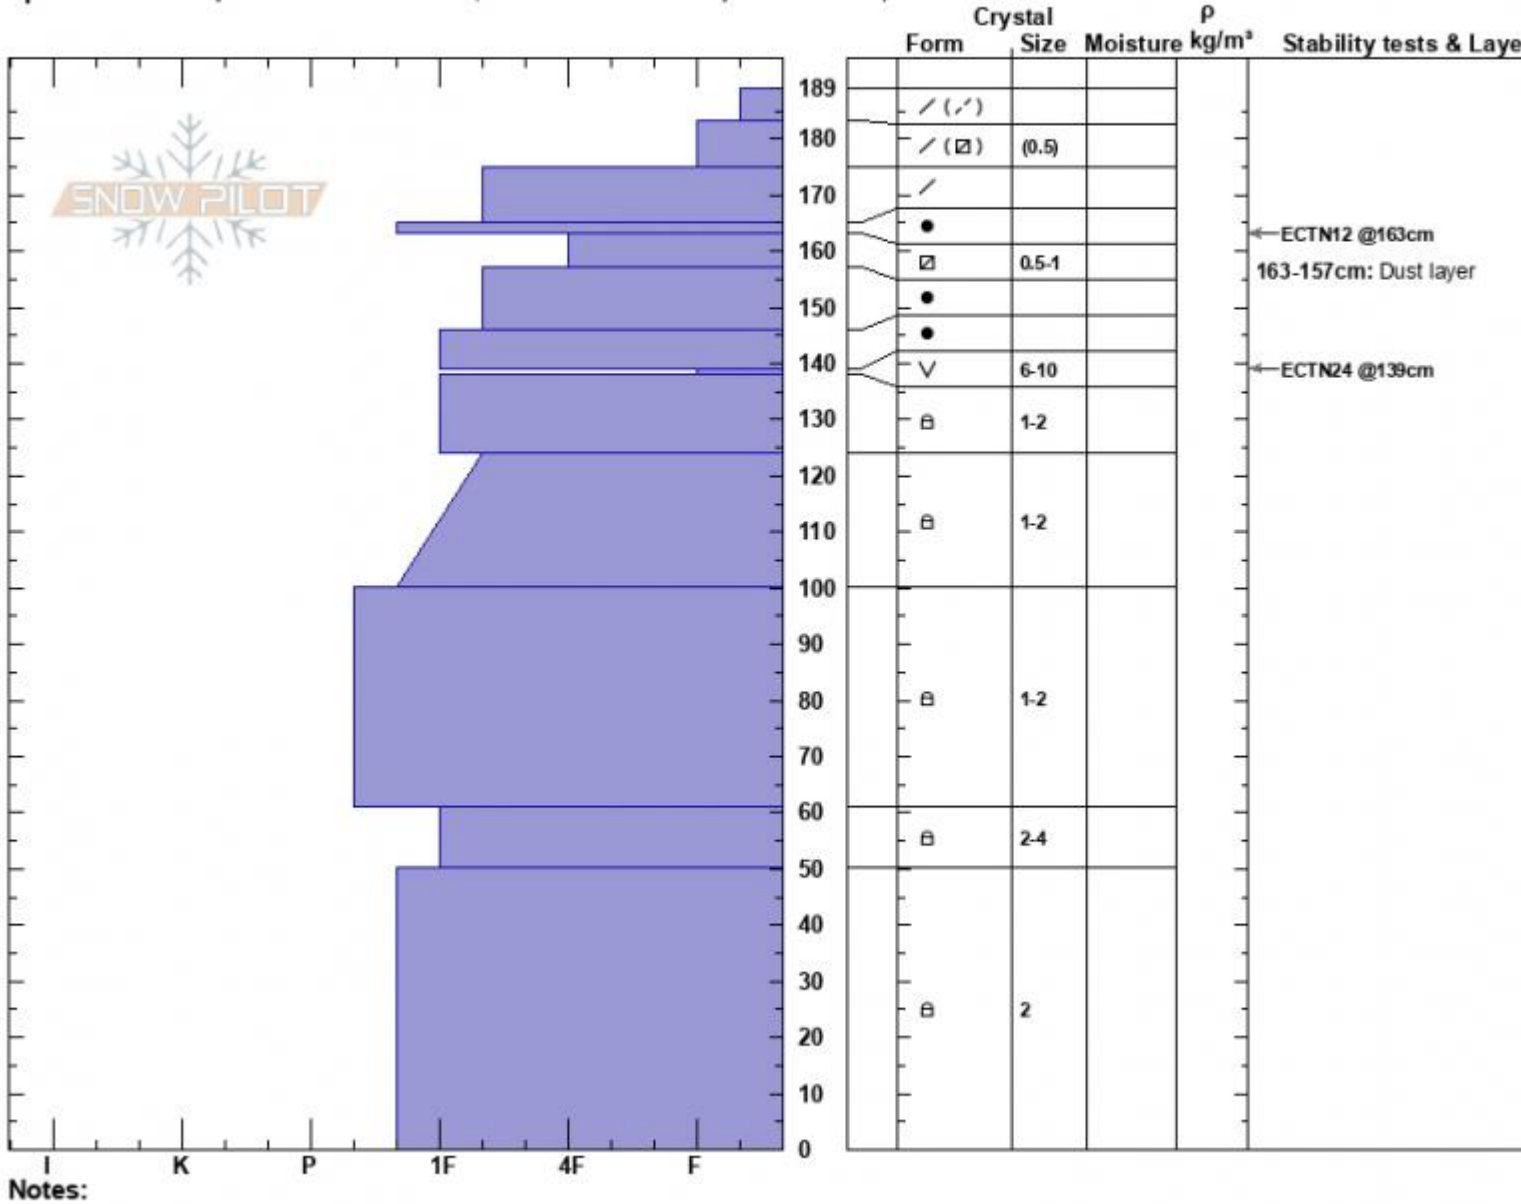

Sunlight Avalanche  
 Madison Range-S  
 MT  
 Elevation: 9130 ft  
 Aspect: 80°  
 Specifics: Pit is adjacent to avalanche: crown; Recent avalanche activity on different slopes

Dave Zinn  
 02/13/2025 - 11:30am  
 Co-ord: 44.96913N, -111.30240W  
 Slope Angle: 35°  
 Wind Loading: previous

Stability: Fair  
 Air Temperature: -14°C  
 Sky Cover: SCT  
 Precipitation: NO  
 Wind: SW Light Breeze

HS:189  
 PF:80  
 Layer Notes:  
 163-157cm: Dust layer  
 139-138cm: Problematic layer

Advisory Region  
 Southern Madison  
 Longitude  
 -111.27W  
 Latitude  
 45.06N

**Avalanche Details:** [Persistent Slab Avalanches in Taylor Fork Southern Madison, 2025-02-13](#)