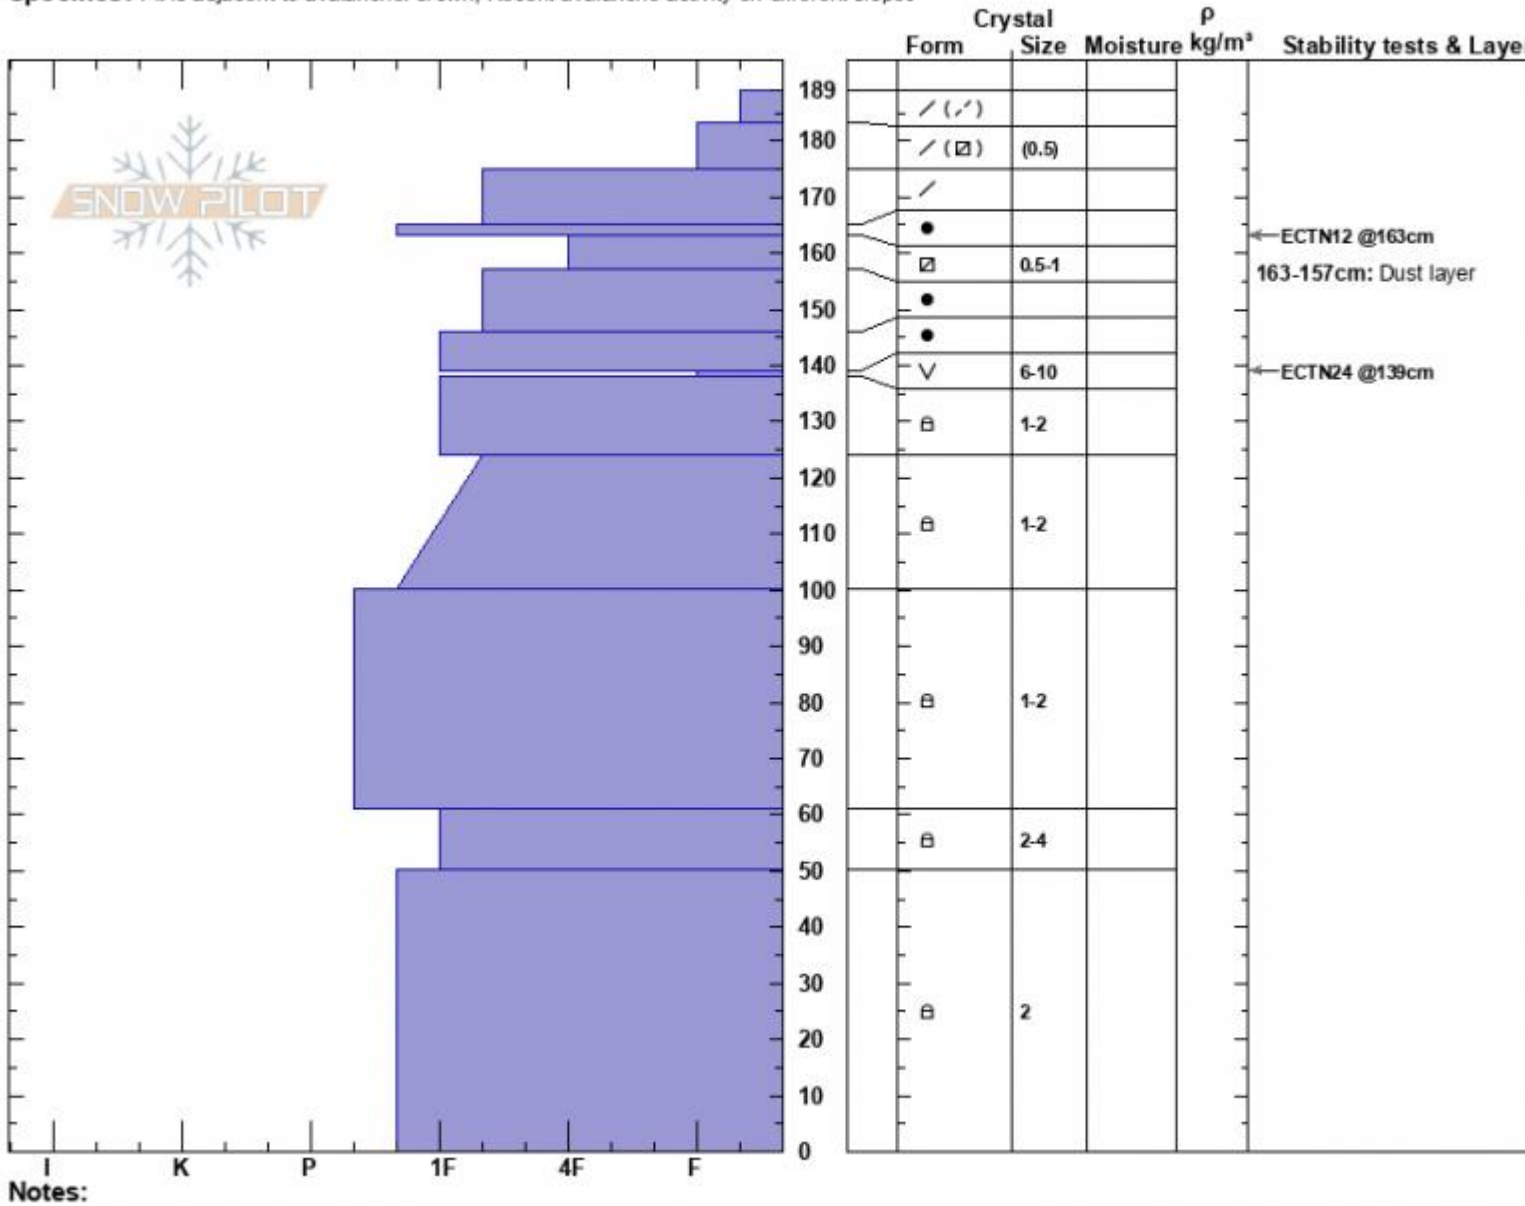

Sunlight Avalanche
 Madison Range-S
 MT
 Elevation: 9130 ft
 Aspect: 80°
 Specifics: Pit is adjacent to avalanche: crown; Recent avalanche activity on different slopes

Dave Zinn
 02/13/2025 - 11:30am
 Co-ord: 44.96913N, -111.30240W
 Slope Angle: 35°
 Wind Loading: previous

Stability: Fair
 Air Temperature: -14°C
 Sky Cover: SCT
 Precipitation: NO
 Wind: SW Light Breeze

HS:189
 PF:80
 Layer Notes:
 163-157cm: Dust layer
 139-138cm: Problematic layer

Advisory Region
 Southern Madison
 Longitude
 -111.27W
 Latitude
 45.06N

Avalanche Details: [Persistent Slab Avalanches in Taylor Fork Southern Madison, 2025-02-13](#)