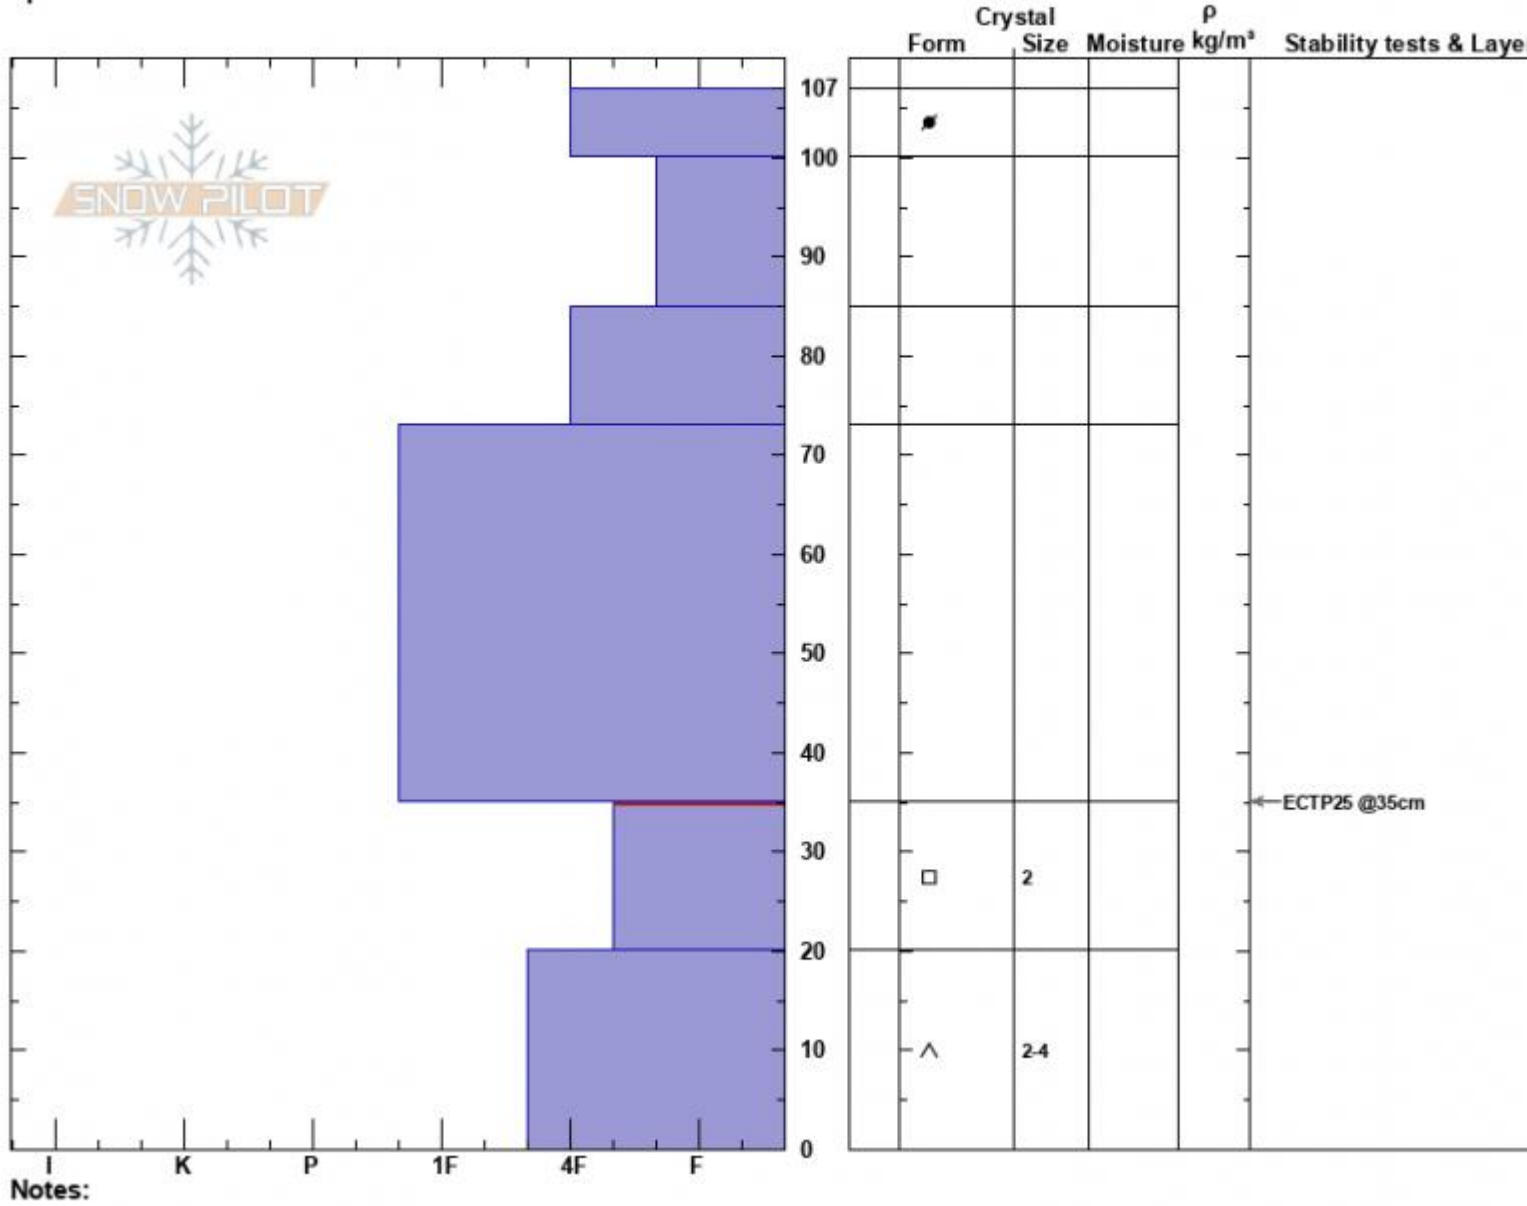

Up From Marge
 Lionhead Range
 MT
 Elevation: 8640 ft
 Aspect: 80°
 Specifics:

Dave Zinn
 01/23/2025 - 3:00pm
 Co-ord: 44.71972N, -111.32219W
 Slope Angle: 25°
 Wind Loading: no

Stability: Fair
 Air Temperature:
 Sky Cover: OVC
 Precipitation: NO
 Wind: NE Light Breeze

HS:107 Layer Notes:
 PF:60 35-20cm:Problematic layer

Advisory Region
 Lionhead Range
 Longitude
 -111.32W
 Latitude
 44.71N
 Lionhead Range, 2025-01-23