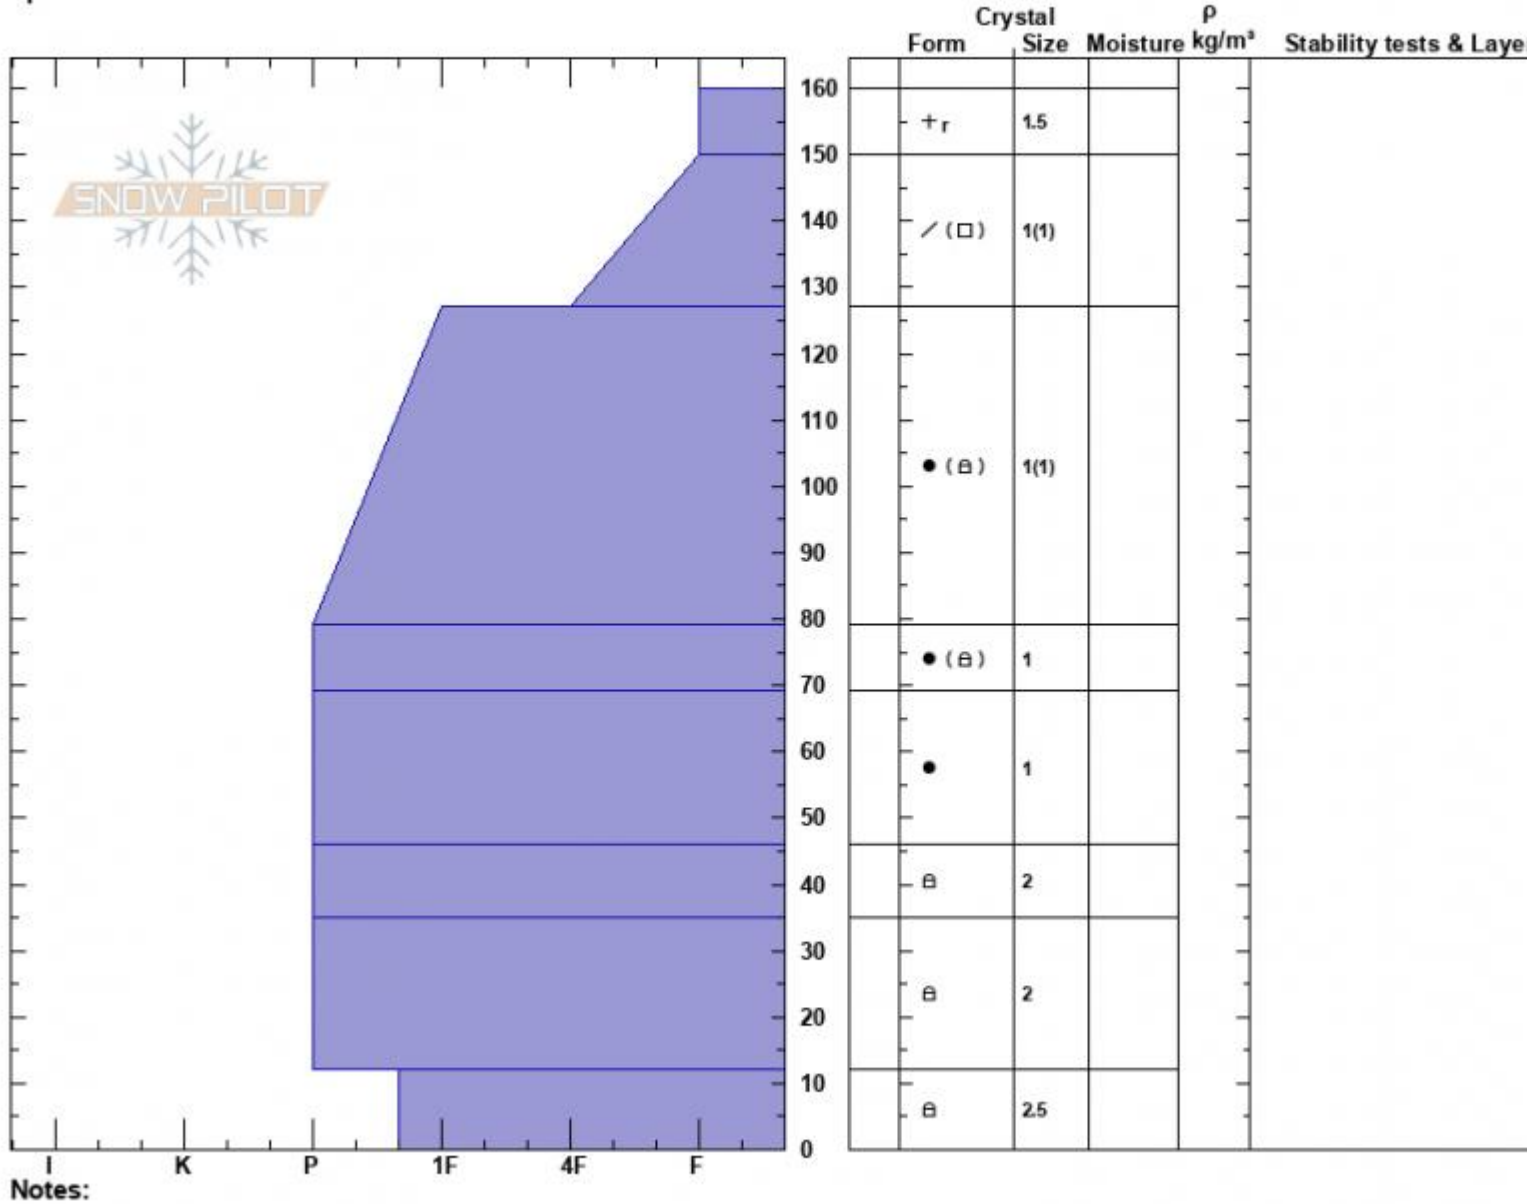

Wolverine Basin  
 Bridger Range  
 MT  
 Elevation: 2320 m  
 Aspect: W  
 Specifics:

Christopher Pruden  
 01/19/2025 - 1:00pm  
 Co-ord: 505 142W 5075847N  
 Slope Angle: 10°  
 Wind Loading:

Stability:  
 Air Temperature:  
 Sky Cover:  
 Precipitation:  
 Wind:

HS:160 Layer Notes:

Notes:  
 Advisory Region  
 Bridger Range  
 Longitude  
 -110.93W  
 Latitude  
 45.84N  
 Bridger Range, 2025-01-19