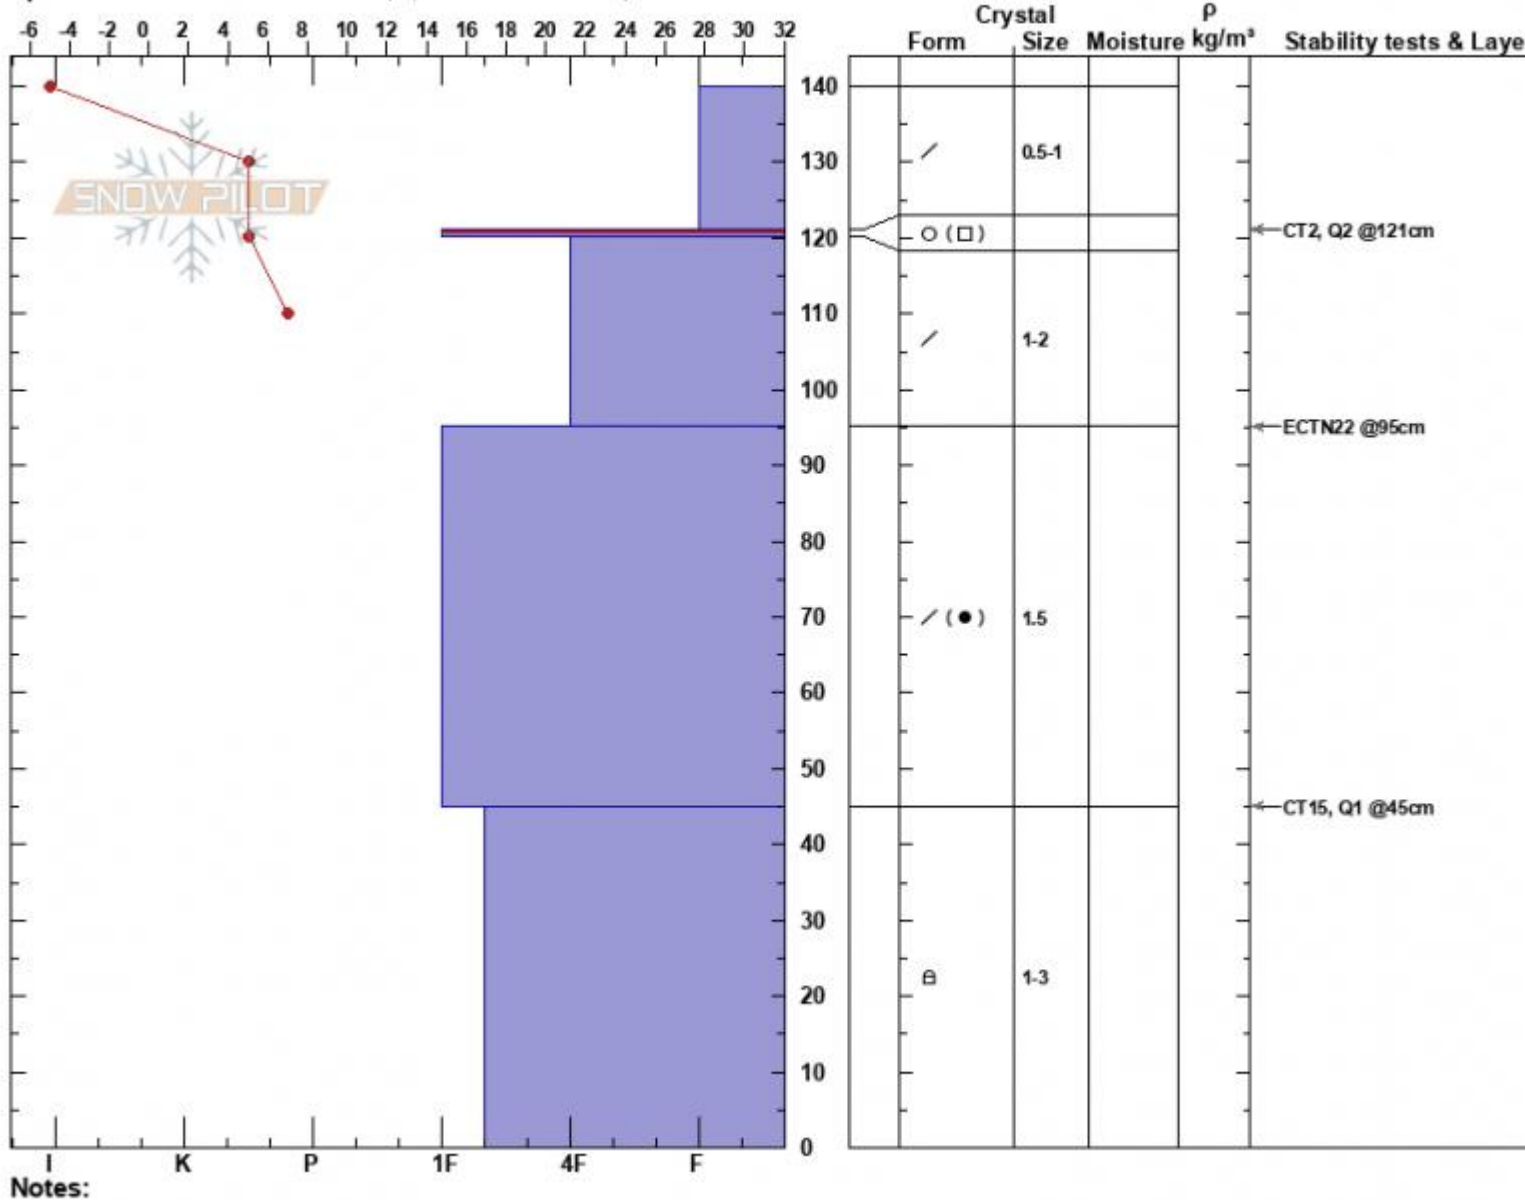

Pit Practice  
 Gallatin Range-N  
 MT  
 Elevation: 6915 ft  
 Aspect: E  
 Specifics: Snowmobile tracks on slope; We snowmobiled slope

Isaac Freeland  
 01/18/2025 - 4:05pm  
 Co-ord: 45.49580N, -111.10465W  
 Slope Angle: 27°  
 Wind Loading: no

Stability: Very Good  
 Air Temperature: -7°F  
 Sky Cover: BKN  
 Precipitation: NO  
 Wind: Light Breeze

HS:140  
 PF:90  
 Layer Notes: 121-120cm: Problematic layer

Advisory Region  
 Northern Gallatin  
 Longitude  
 -111.11W  
 Latitude  
 45.50N  
 Northern Gallatin, 2025-01-18