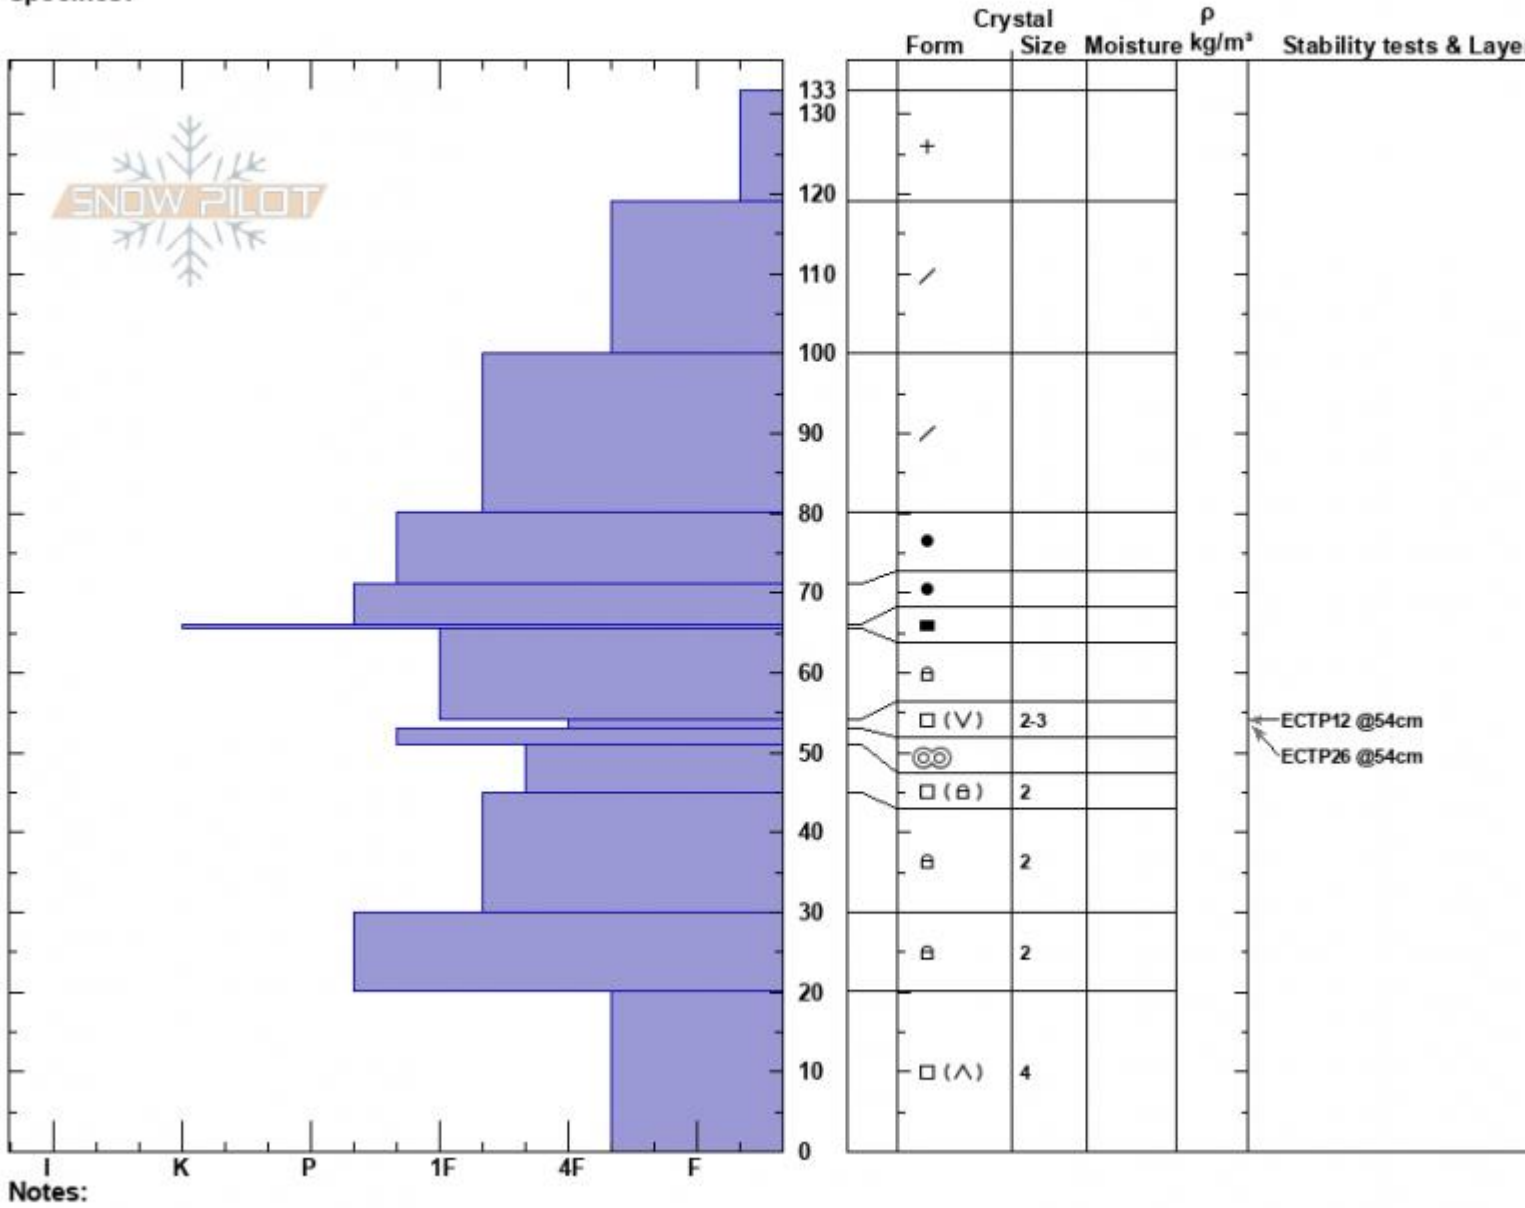

Sheep/Scotch Saddle
 Cooke City
 MT
 Elevation: 9890 ft
 Aspect: 215°
 Specifics:

Alex Marienthal
 01/02/2025 - 2:20am
 Co-ord: 45.07482N, -109.93897W
 Slope Angle: 28°
 Wind Loading: no

Stability:
 Air Temperature:
 Sky Cover: OVC
 Precipitation: S2
 Wind: NW Moderate

HS:133 Layer Notes:
 PF:53 54-53cm:Problematic layer

Advisory Region
 Cooke City
 Longitude
 -109.96W
 Latitude
 45.05N
 Cooke City, 2025-01-03