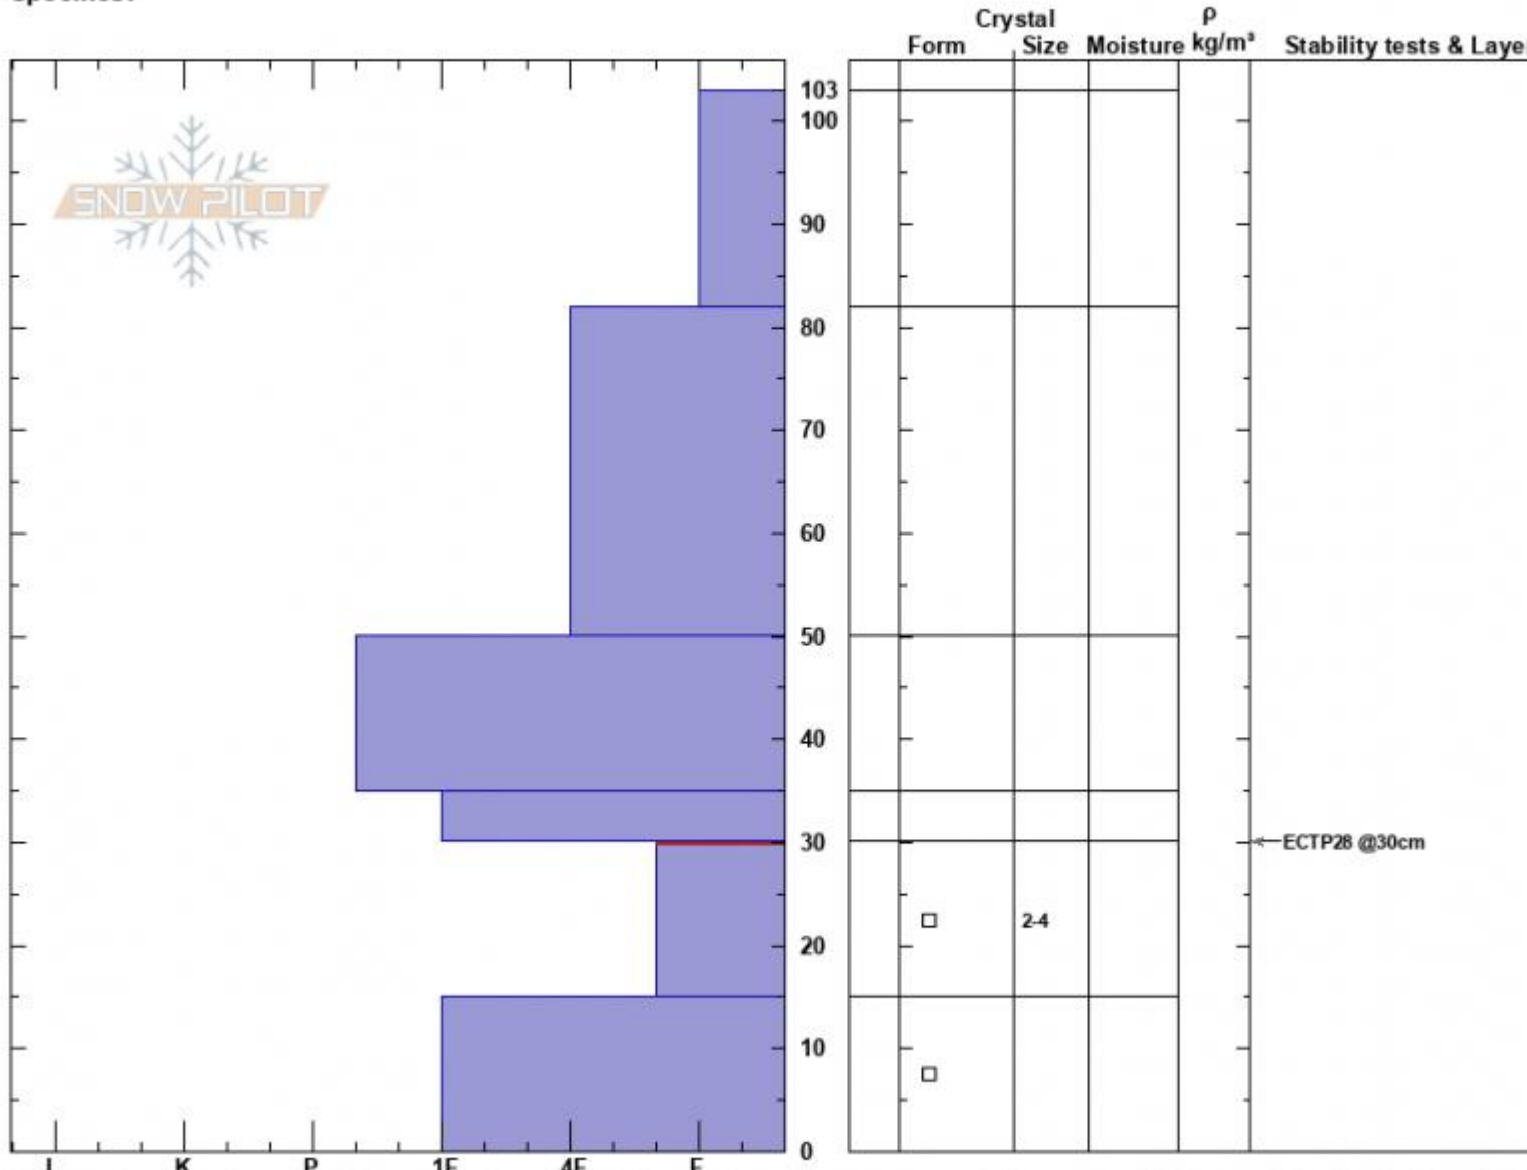

Tylers Slope  
 Madison Range-N  
 MT  
 Elevation: 9200 ft  
 Aspect: 234°  
 Specifics:

Mark Staples  
 01/15/2025 - 11:55am  
 Co-ord: 45.32312N, -111.38164W  
 Slope Angle: 28°  
 Wind Loading: no

Stability: Fair  
 Air Temperature:  
 Sky Cover:  
 Precipitation:  
 Wind: Calm

HS:103 Layer Notes:  
 30-15cm:Problematic layer

Notes: This area is often scoured by westerly winds and usually has a thinner and weaker snowpack (like many west facing slopes). Another location about similar aspect had an HS ~90 and ECTP18 on a similar layer of facets

Snowprofile from the top of Tyler's slope in Beehive Basin. W facing, 9200 ft

Advisory Region  
 Northern Madison  
 Longitude  
 -111.39W  
 Latitude  
 45.34N

Northern Madison, 2025-01-15