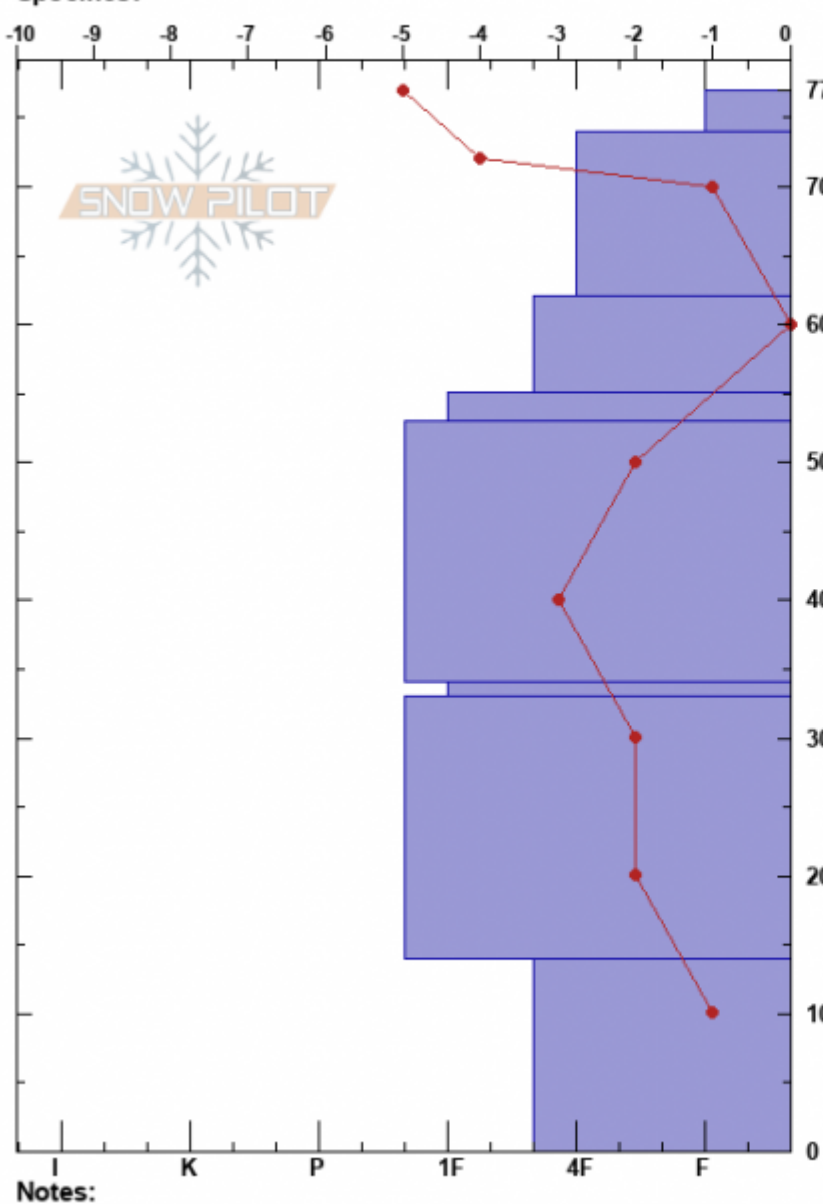

Mt. Ellis summit
 Gallatin Range-N
 MT
 Elevation: 2530 m
 Aspect: S
 Specifics:

Ross Palomaki
 01/14/2025 - 11:50am
 Co-ord: 45.57757N, -110.95551W
 Slope Angle: 28°
 Wind Loading: no

Stability:
 Air Temperature: -5°C
 Sky Cover: FEW
 Precipitation: NO
 Wind: S Light Breeze

Layer Notes:
 34-33cm: Old MF crust?
 14-0cm: Problematic layer

Form	Crystal Size	Moisture	ρ kg/m ³	Stability tests & Layer
V	1-2			
/	0.5-1			
(•)	0.5			
•	0.3			
•	0.3-0.5			← ECTN16 @48cm
•	0.3-0.5			34-33cm: Old MF crust?
•	0.3-0.5			
□	1-2			← ECTN29 @14cm

Advisory Region
 Northern Gallatin
 Longitude
 -110.96W
 Latitude
 45.58N
 Northern Gallatin, 2025-01-15