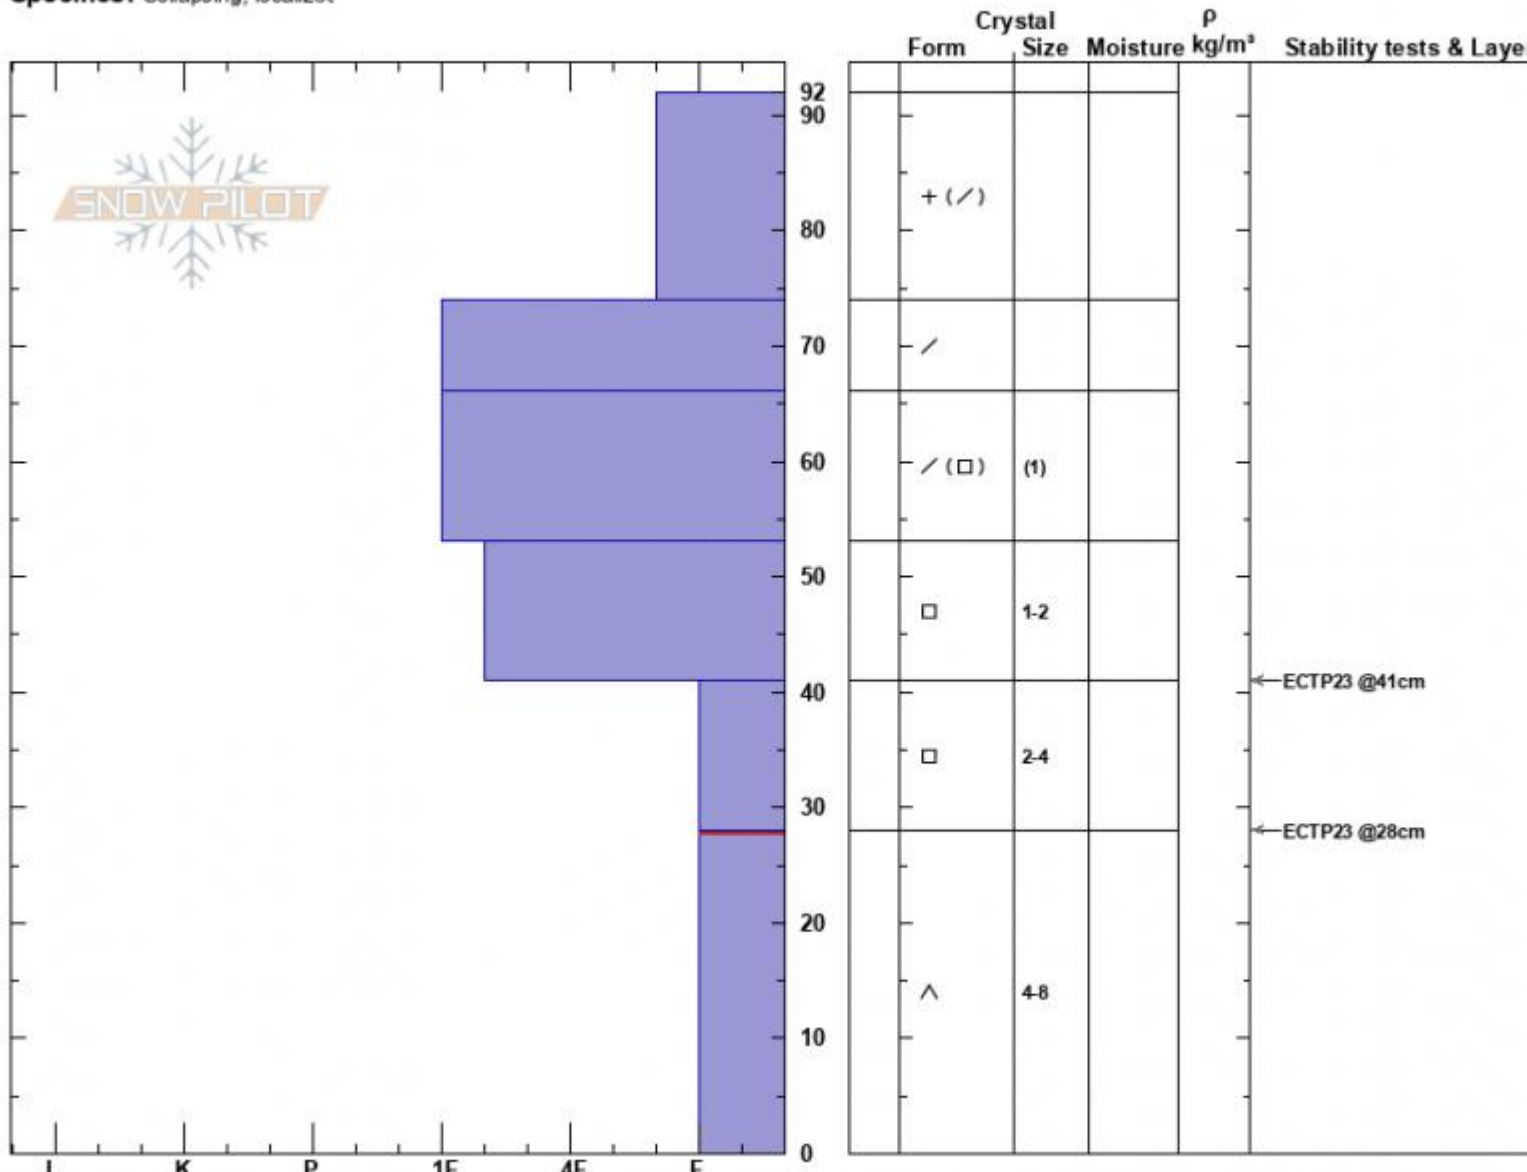

Below Airplane  
 Lionhead Range  
 MT  
 Elevation: 8625 ft  
 Aspect: 95°  
 Specifics: Collapsing, localizer

Dave Zinn  
 01/12/2025 - 12:45pm  
 Co-ord: 44.72637N, -111.31537W  
 Slope Angle: 18°  
 Wind Loading: no

Stability: Poor  
 Air Temperature:  
 Sky Cover: FEW  
 Precipitation: NO  
 Wind: Calm

HS:92  
 PF:75  
 Layer Notes:  
 28-0cm: Problematic layer

Notes: After digging this profile, we triggered a large collapse when returning to our sleds. The steep slope below did not avalanche with the collapse.

Advisory Region  
 Lionhead Range  
 Longitude  
 -111.32W  
 Latitude  
 44.73N  
 Lionhead Range, 2025-01-12