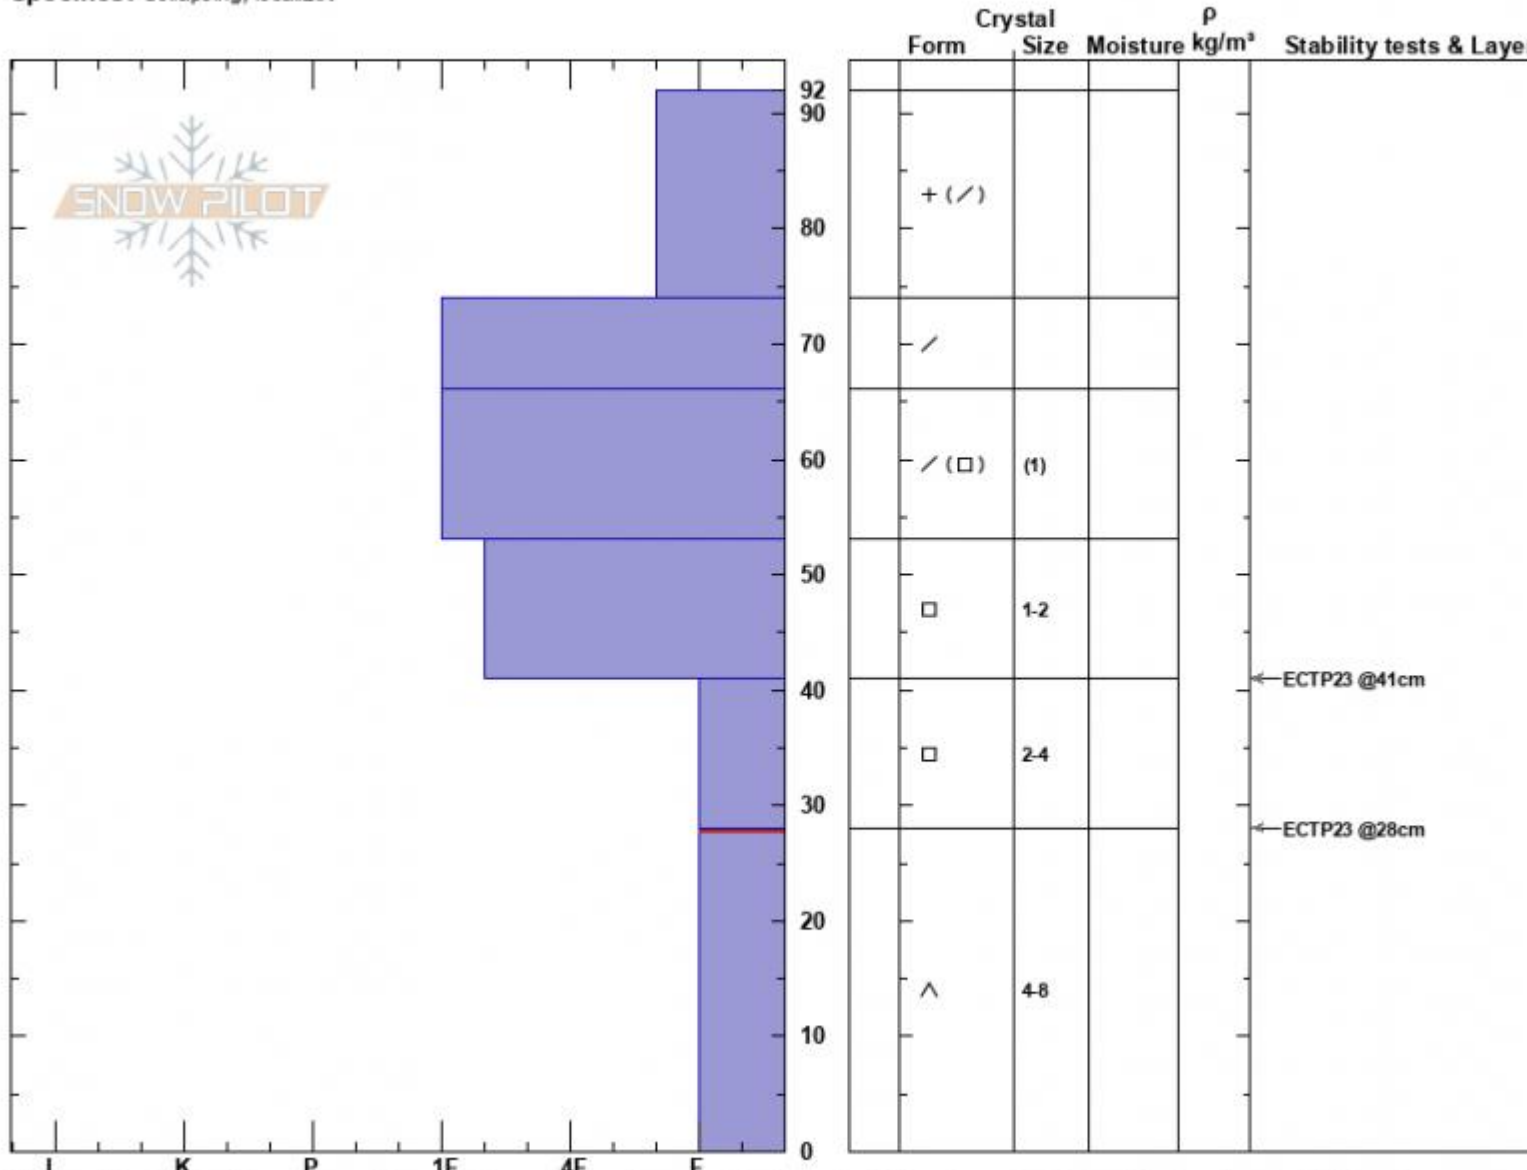

Below Airplane  
 Lionhead Range  
 MT  
 Elevation: 8625 ft  
 Aspect: 95°  
 Specifics: Collapsing, localizer

Dave Zinn  
 01/12/2025 - 12:45pm  
 Co-ord: 44.72637N, -111.31537W  
 Slope Angle: 18°  
 Wind Loading: no

Stability: Poor  
 Air Temperature:  
 Sky Cover: FEW  
 Precipitation: NO  
 Wind: Calm

HS:92  
 PF:75  
 Layer Notes:  
 28-0cm: Problematic layer

Notes: After digging this profile, we triggered a large collapse when returning to our sleds. The steep slope below did not avalanche with the collapse.

Advisory Region  
 Lionhead Range  
 Longitude  
 -111.32W  
 Latitude  
 44.73N  
 Lionhead Range, 2025-01-12