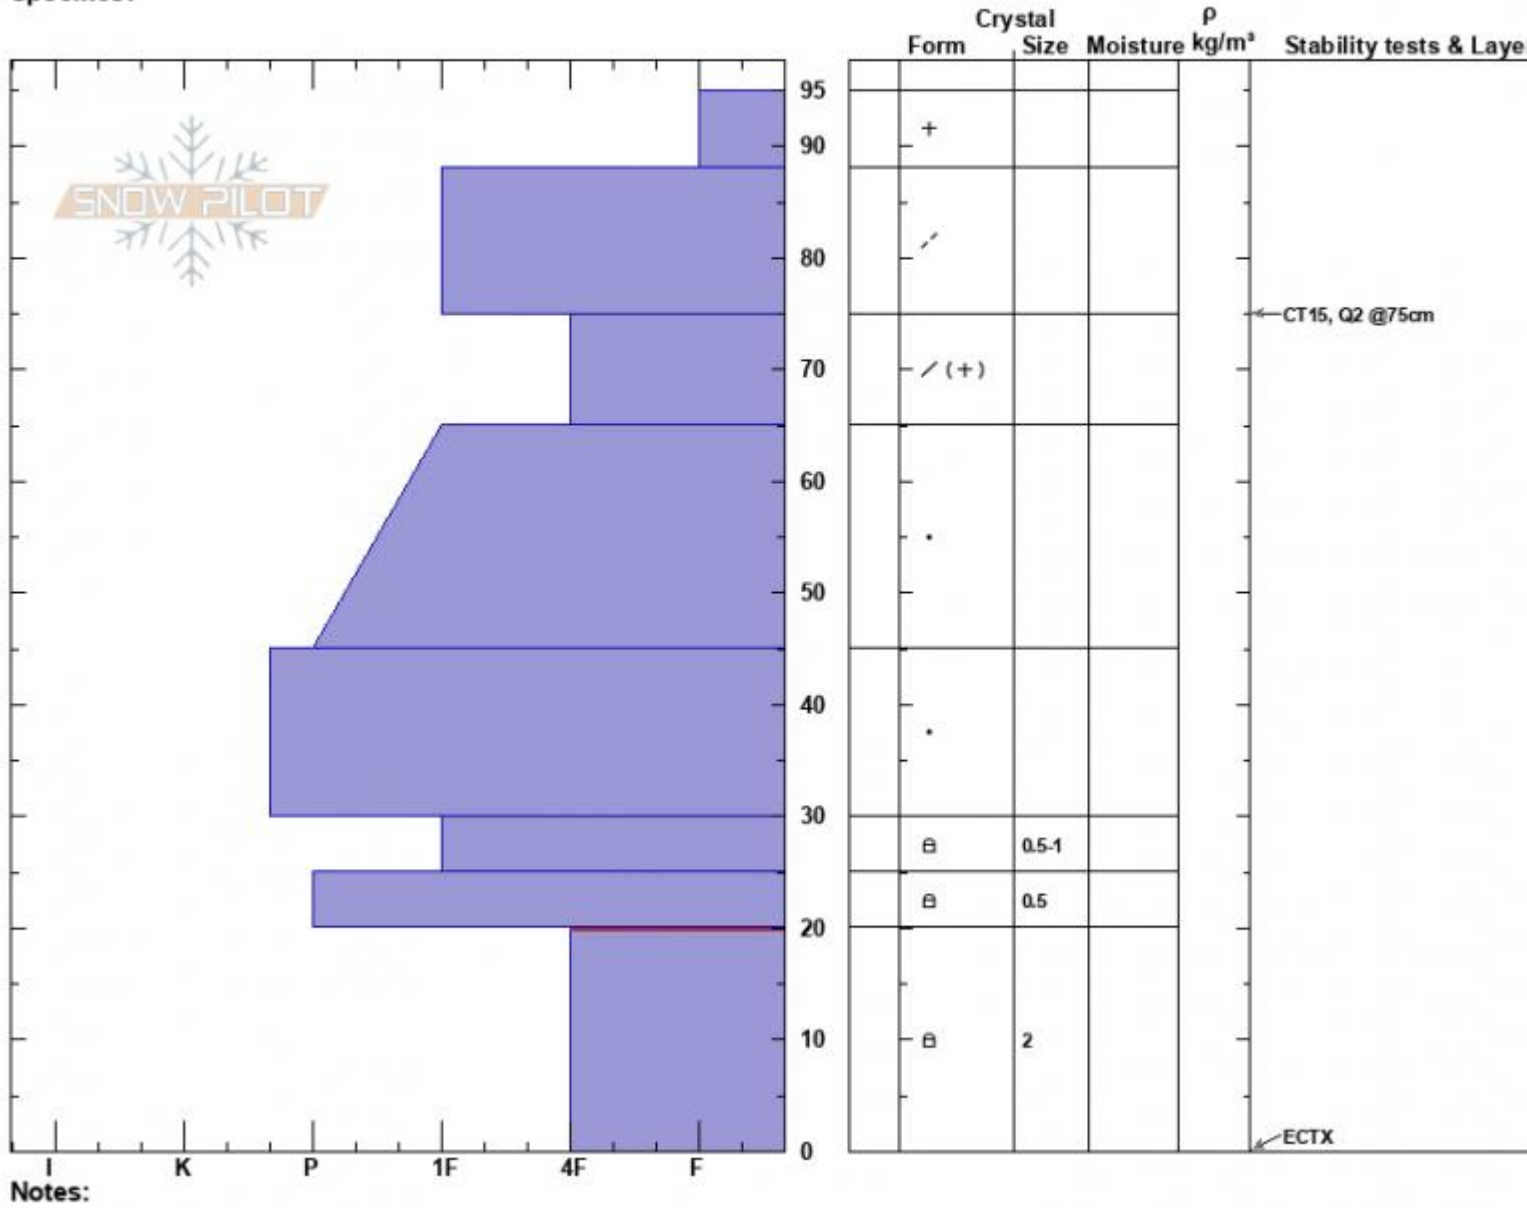

Bradley Forest  
 Bridger Range  
 MT  
 Elevation: 7400 ft  
 Aspect: NE  
 Specifics:

Aaron Schoening  
 01/11/2025 - 1:30pm  
 Co-ord:  
 Slope Angle: 14°  
 Wind Loading:

Stability:  
 Air Temperature:  
 Sky Cover: BKN  
 Precipitation: S-1  
 Wind: NE Light Breeze

HS:95  
 PS: 15  
 Layer Notes:  
 20-0cm: Problematic layer

Notes:  
 Advisory Region  
 Bridger Range  
 Longitude  
 -110.93W  
 Latitude  
 45.83N  
 Bridger Range, 2025-01-11