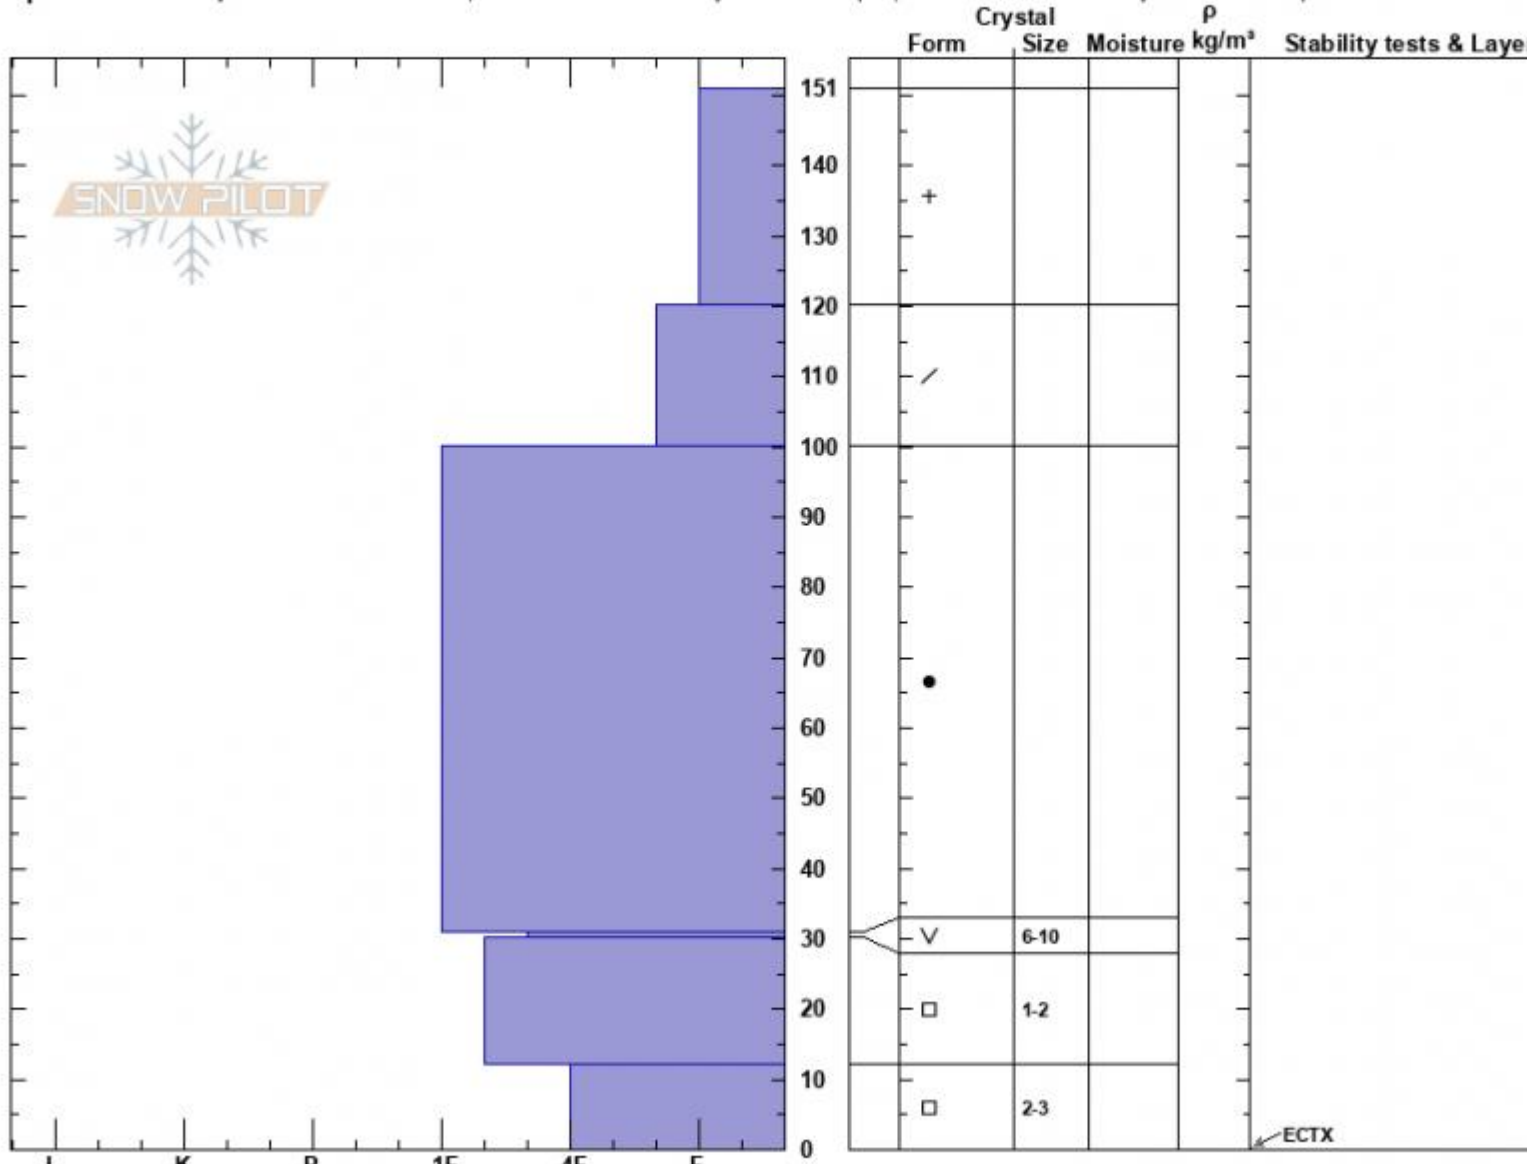

Abundance Shoulder
 Cooke City
 MT
 Elevation: 9169 ft
 Aspect: 140°

Alex Mariantal
 01/09/2025 - 12:50pm
 Co-ord: 45.06393N, -110.01105W
 Slope Angle: 23°
 Wind Loading: previous

Stability:
 Air Temperature:
 Sky Cover: BKN
 Precipitation: S-1
 Wind: Calm

HS:151
 PF:55
 Layer Notes:

Specifics: Pit is adjacent to avalanche: other; Recent avalanche activity on similar slopes; Recent avalanche activity on different slopes:

Notes: Pit dug on the south shoulder of Mt. Abundance. When we rode away we saw a fresh small avalanche, 3' deep x 10' wide that we suspect we triggered on the angle ridge above. About 45 minutes later, from a couple miles away, we saw a 4-6' deep avalanche that happened since we had been there 1000' or more from our pit.

Advisory Region
 Cooke City
 Longitude
 -110.01W
 Latitude
 45.06N
 Cooke City, 2025-01-09