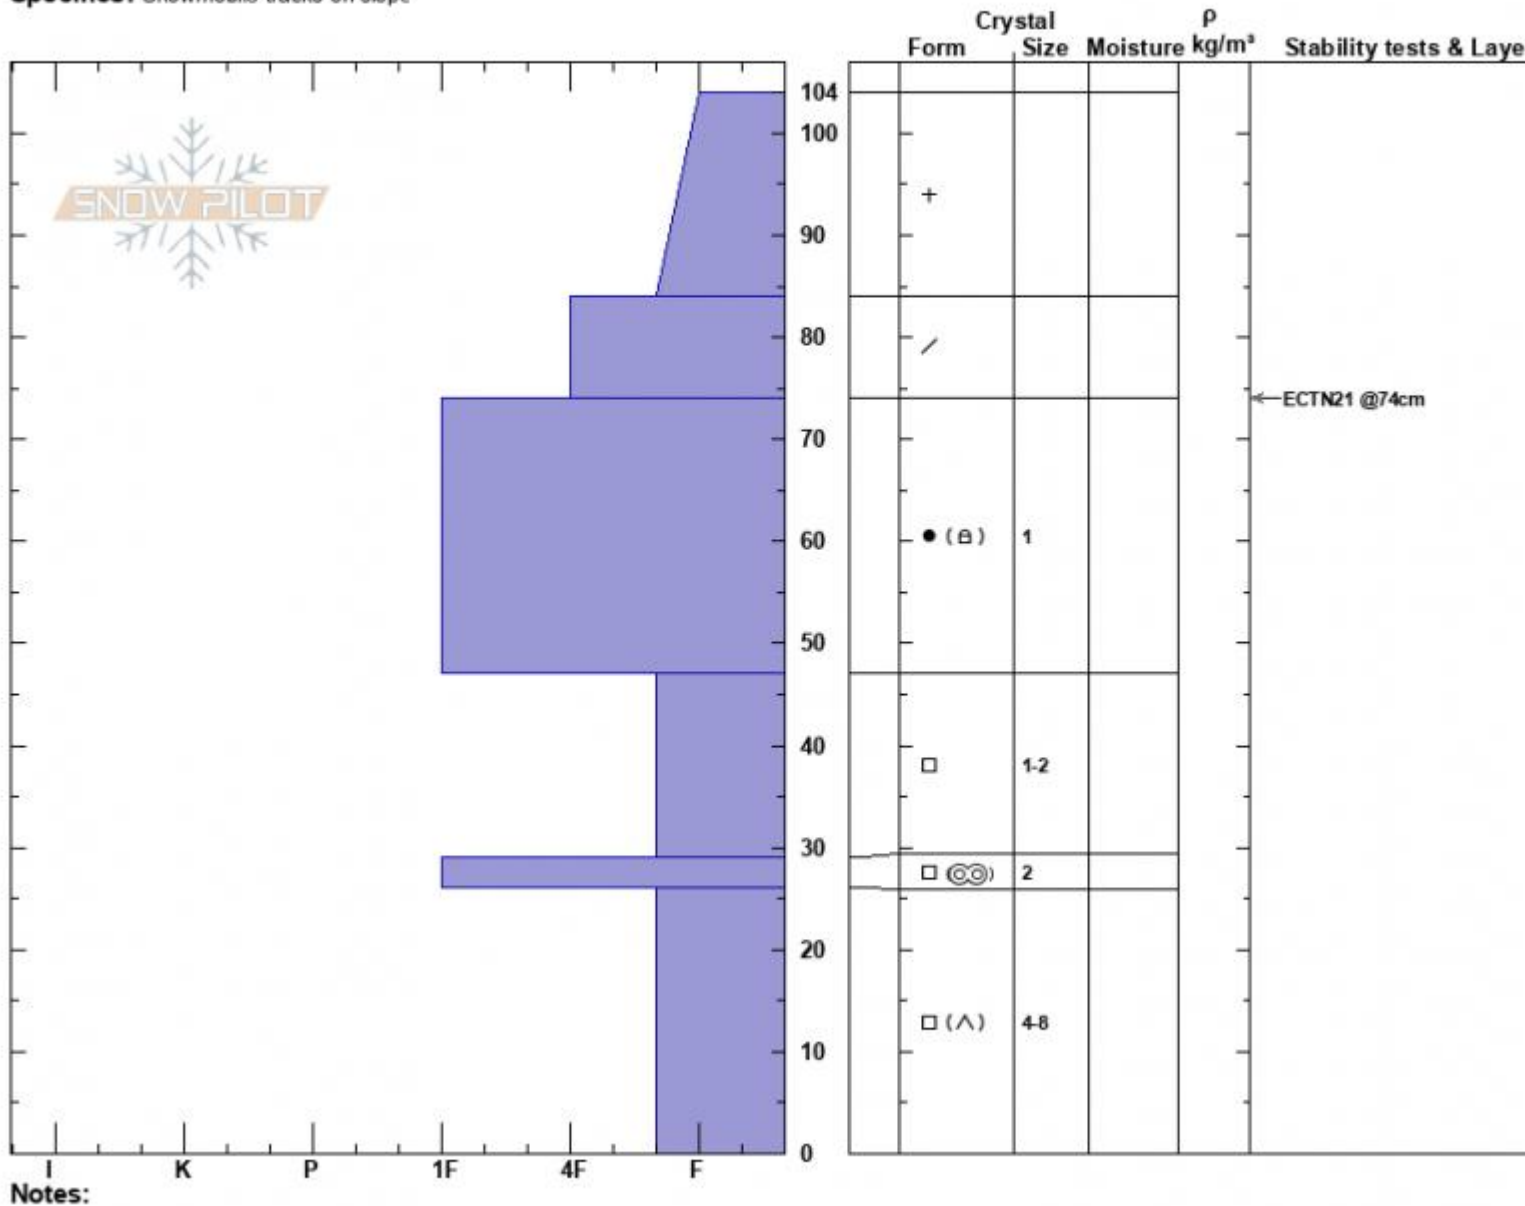

First Yellow Mule
 Madison Range-N
 MT
 Elevation: 9374 ft
 Aspect: 9°
 Specifics: Snowmobile tracks on slope

Haylee Darby
 01/04/2025 - 12:00pm
 Co-ord: 45.17555N, -111.38645W
 Slope Angle: 15°
 Wind Loading:

Stability:
 Air Temperature: -5.5°C
 Sky Cover: OVC
 Precipitation: S1
 Wind: N Moderate

Layer Notes:

Advisory Region
 Northern Madison
 Longitude
 -111.38W
 Latitude
 45.17N
 Northern Madison, 2025-01-04