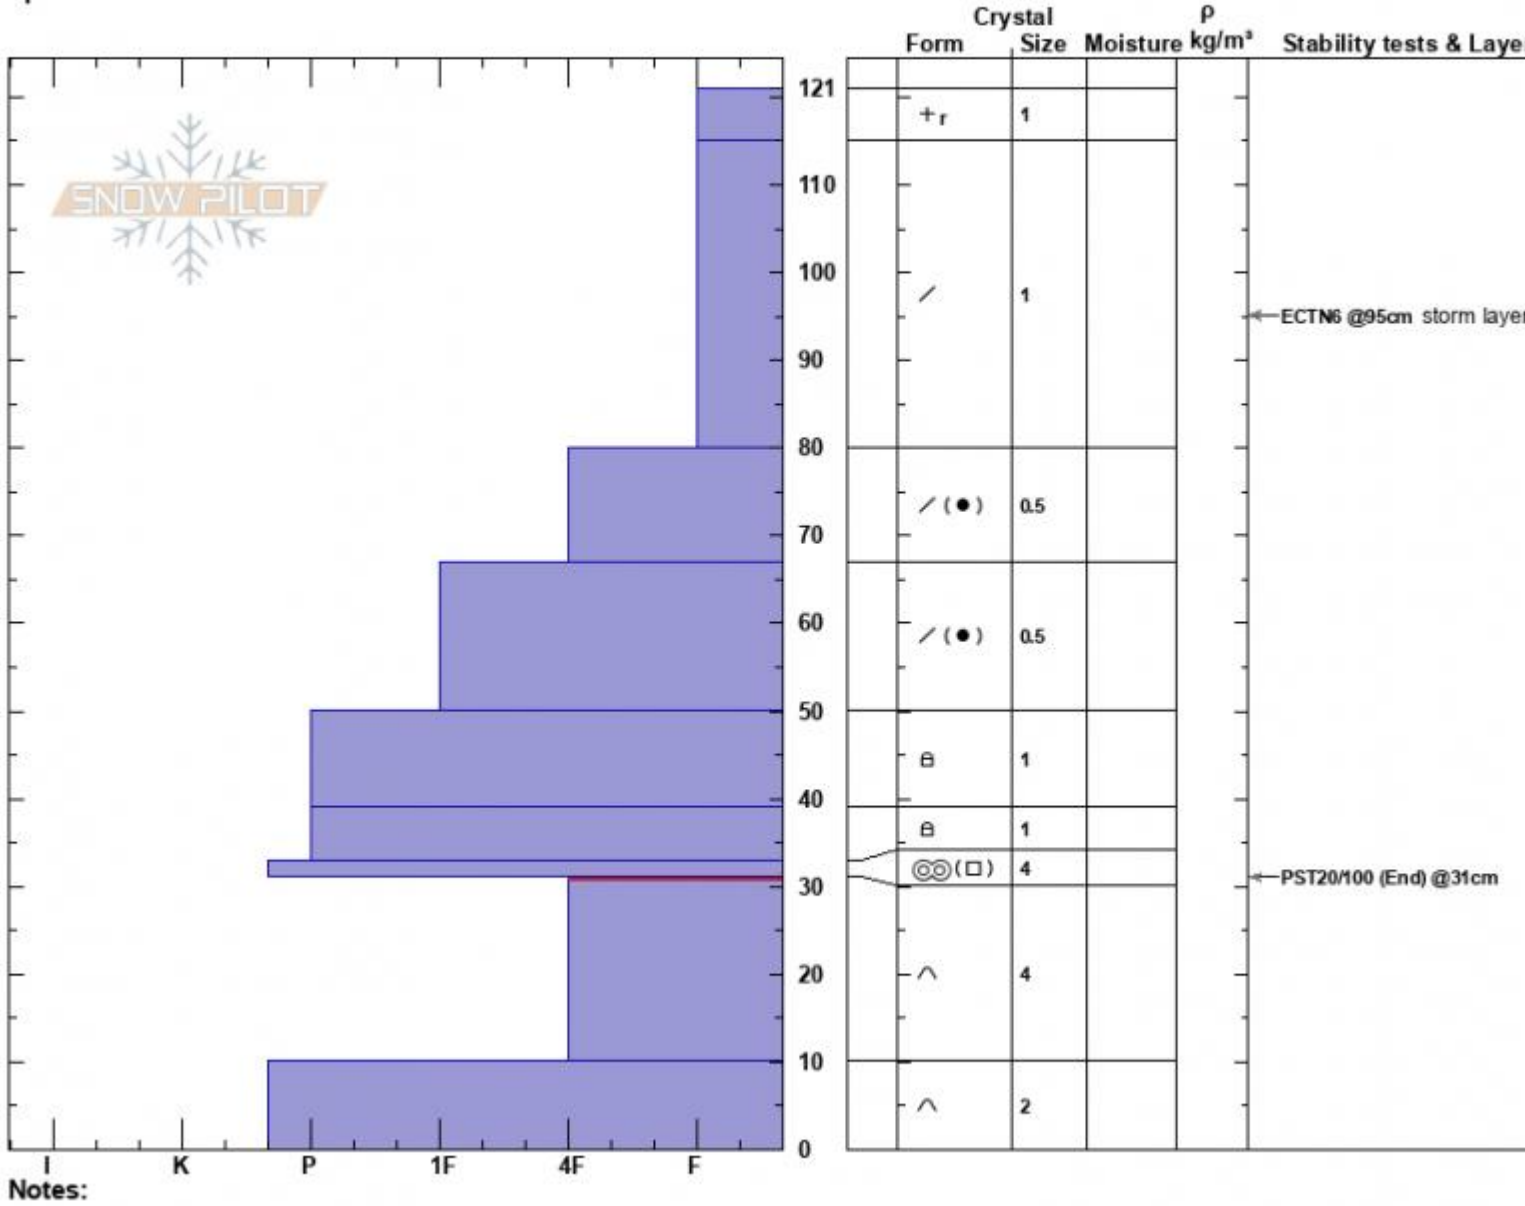

Ross Peak Meadows  
 Bridger Range  
 MT  
 Elevation: 2440 m  
 Aspect: E  
 Specifics:

Christopher Pruden  
 01/04/2025 - 1:30pm  
 Co-ord: 504011W 5078699N  
 Slope Angle: 10°  
 Wind Loading: no

Stability:  
 Air Temperature: -7°C  
 Sky Cover: OVC  
 Precipitation: S-1  
 Wind: NE Light Breeze

HS:121 Layer Notes:  
 31-10cm: Problematic layer

Notes:  
 Advisory Region  
 Bridger Range  
 Longitude  
 -110.95W  
 Latitude  
 45.86N  
 Bridger Range, 2025-01-04