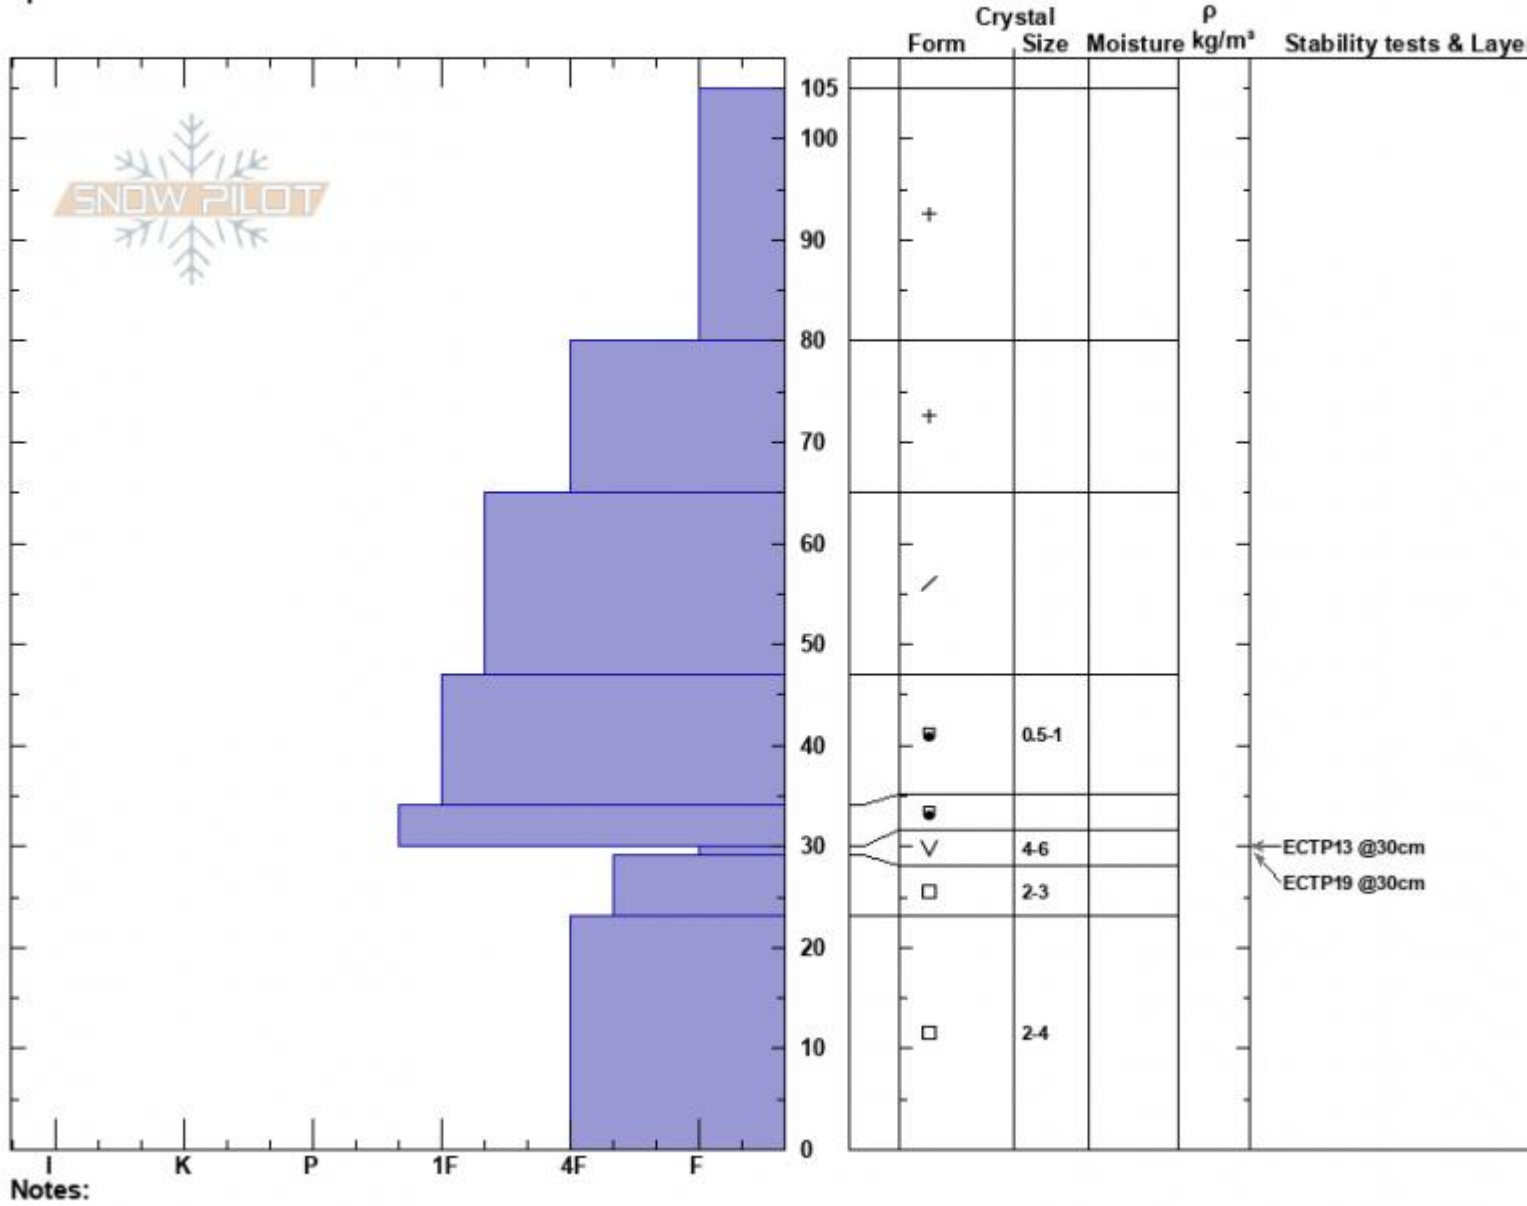

Lower Lionhead Ridge  
 Lionhead Range  
 MT  
 Elevation: 8640 ft  
 Aspect: 40°  
 Specifics:

Dave Zinn  
 01/02/2025 - 12:45pm  
 Co-ord: 44.70757N, -111.30567W  
 Slope Angle: 20°  
 Wind Loading: previous

Stability: Poor  
 Air Temperature:  
 Sky Cover: OVC  
 Precipitation: S-1  
 Wind: SW Calm

HS:105 Layer Notes:  
 PF:50 30-29cm:Problematic layer

Advisory Region  
 Lionhead Range  
 Longitude  
 -111.32W  
 Latitude  
 44.73N  
 Lionhead Range, 2025-01-03