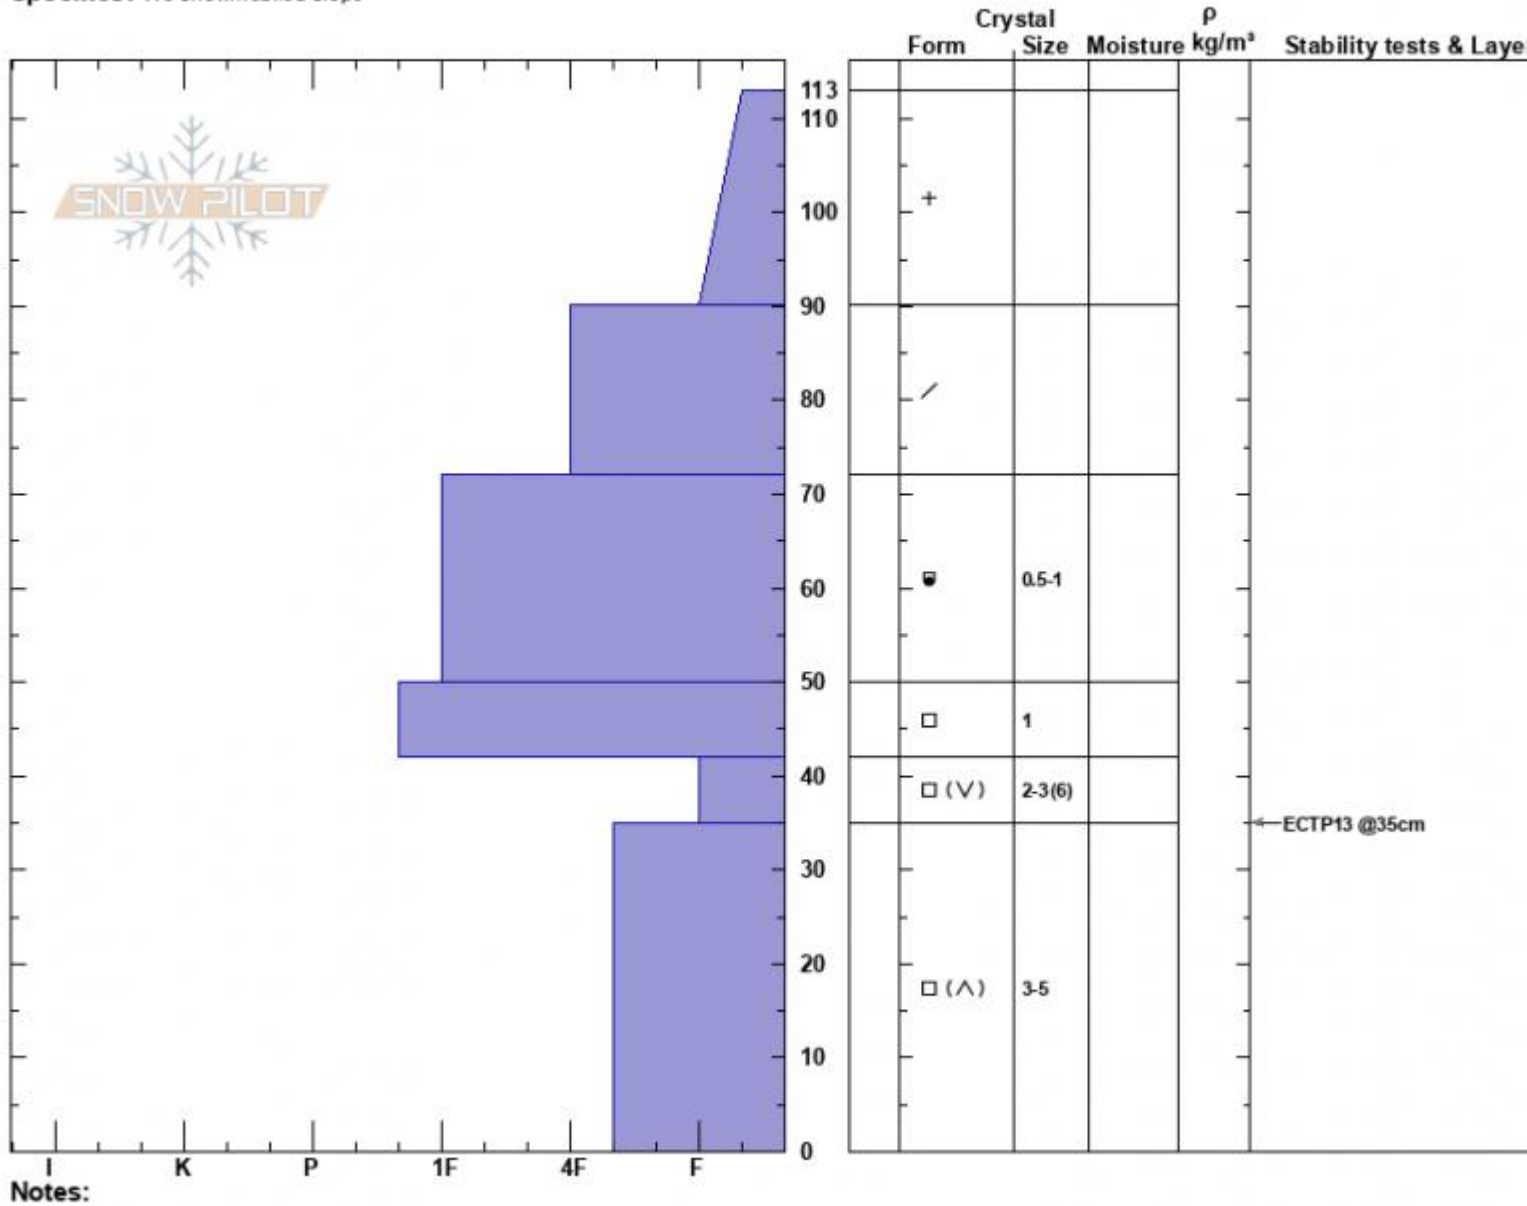

Lower Lionhead Meadow Dave Zinn
 Lionhead Range 01/02/2025 - 2:00pm
 MT Co-ord: 44.71283N, -111.29684W
 Elevation: 7950 ft Slope Angle: 23°
 Aspect: 125° Wind Loading: no
 Specifics: We snowmobiled slope

Stability: Poor
 Air Temperature:
 Sky Cover: OVC
 Precipitation: S-1
 Wind: Calm

HS:113 Layer Notes:
 PF:60 42-35cm:Problematic layer

Advisory Region
 Lionhead Range
 Longitude
 -111.32W
 Latitude
 44.73N
 Lionhead Range, 2025-01-03