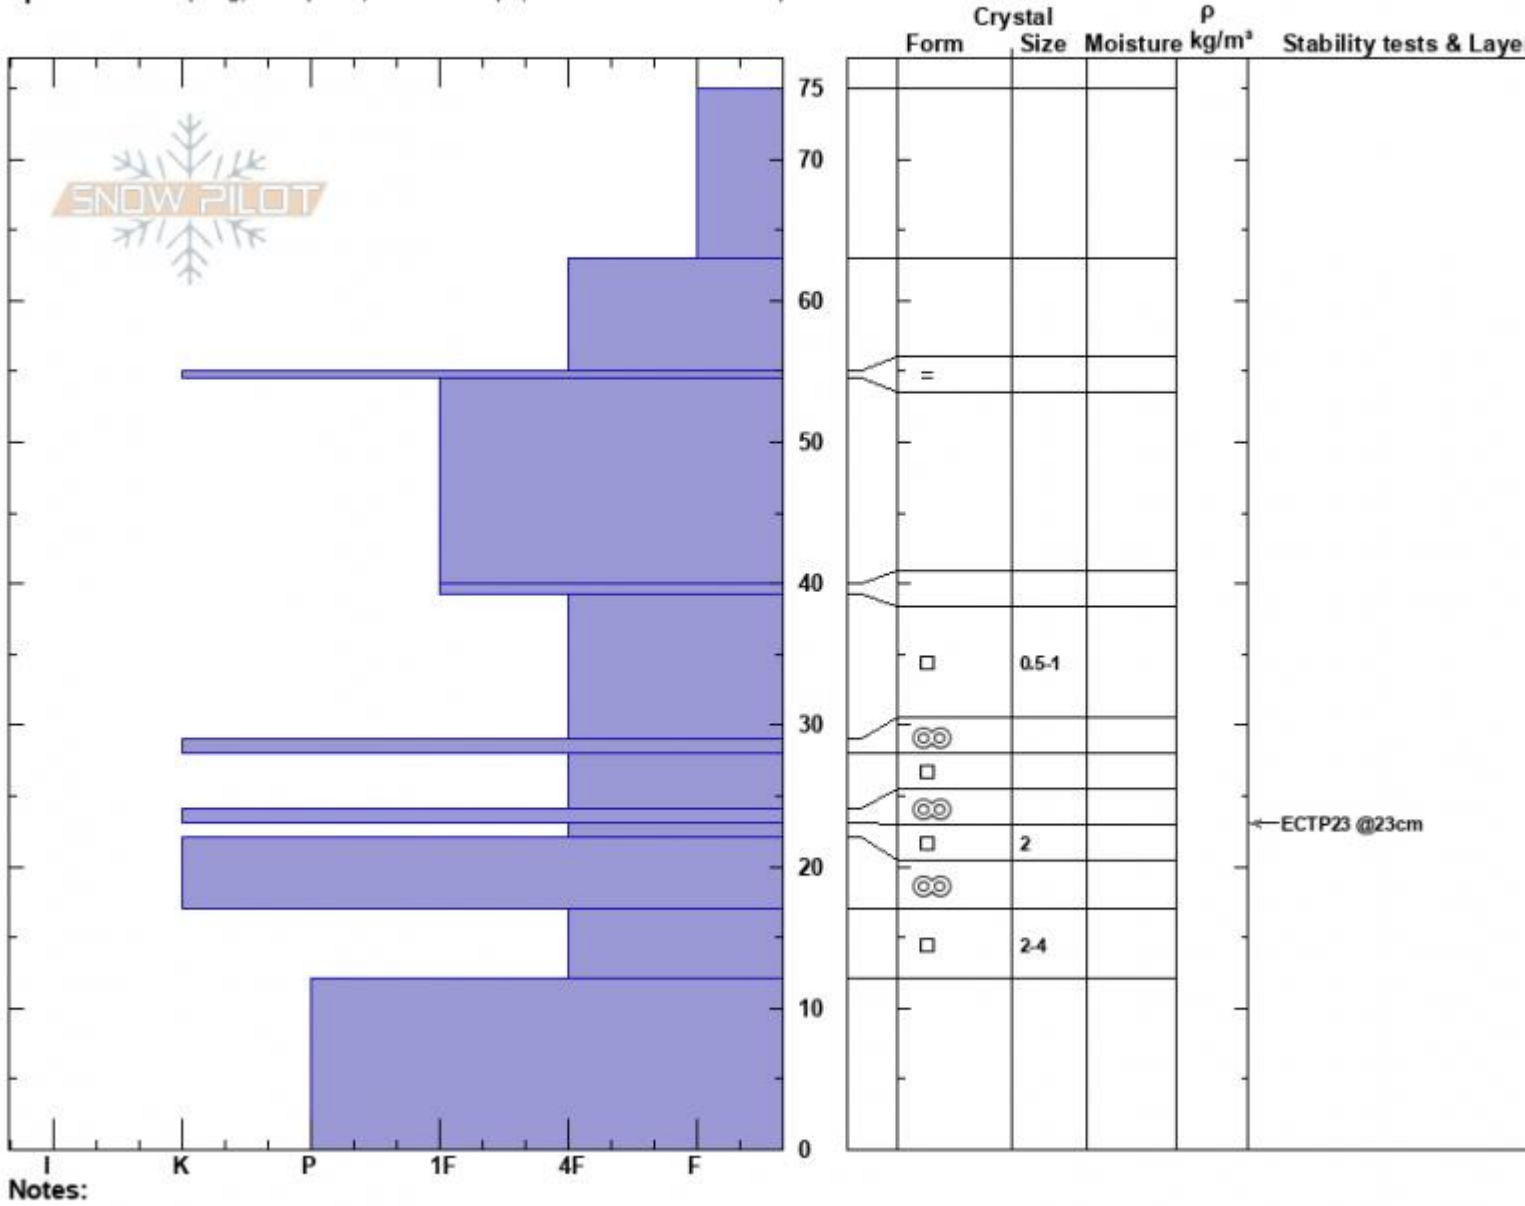

Sawtell Switchback SW
 Centennial Range
 ID
 Elevation: 9000 ft
 Aspect: 205°
 Specifics: Collapsing, widespread; We skied slope; Snowmobile tracks on slope

Ian Hoyer
 12/31/2024 - 12:00pm
 Co-ord: 44.55510N, -111.44629W
 Slope Angle: 25°
 Wind Loading: no

Stability: Poor
 Air Temperature:
 Sky Cover: BKN
 Precipitation: NO
 Wind: Calm

HS:75
 PF:40
 PS:15
 Layer Notes:
 23-22cm:Problematic layer

Notes:
 Advisory Region
 Island Park
 Longitude
 -111.44W
 Latitude
 44.56N
 Island Park, 2024-12-31