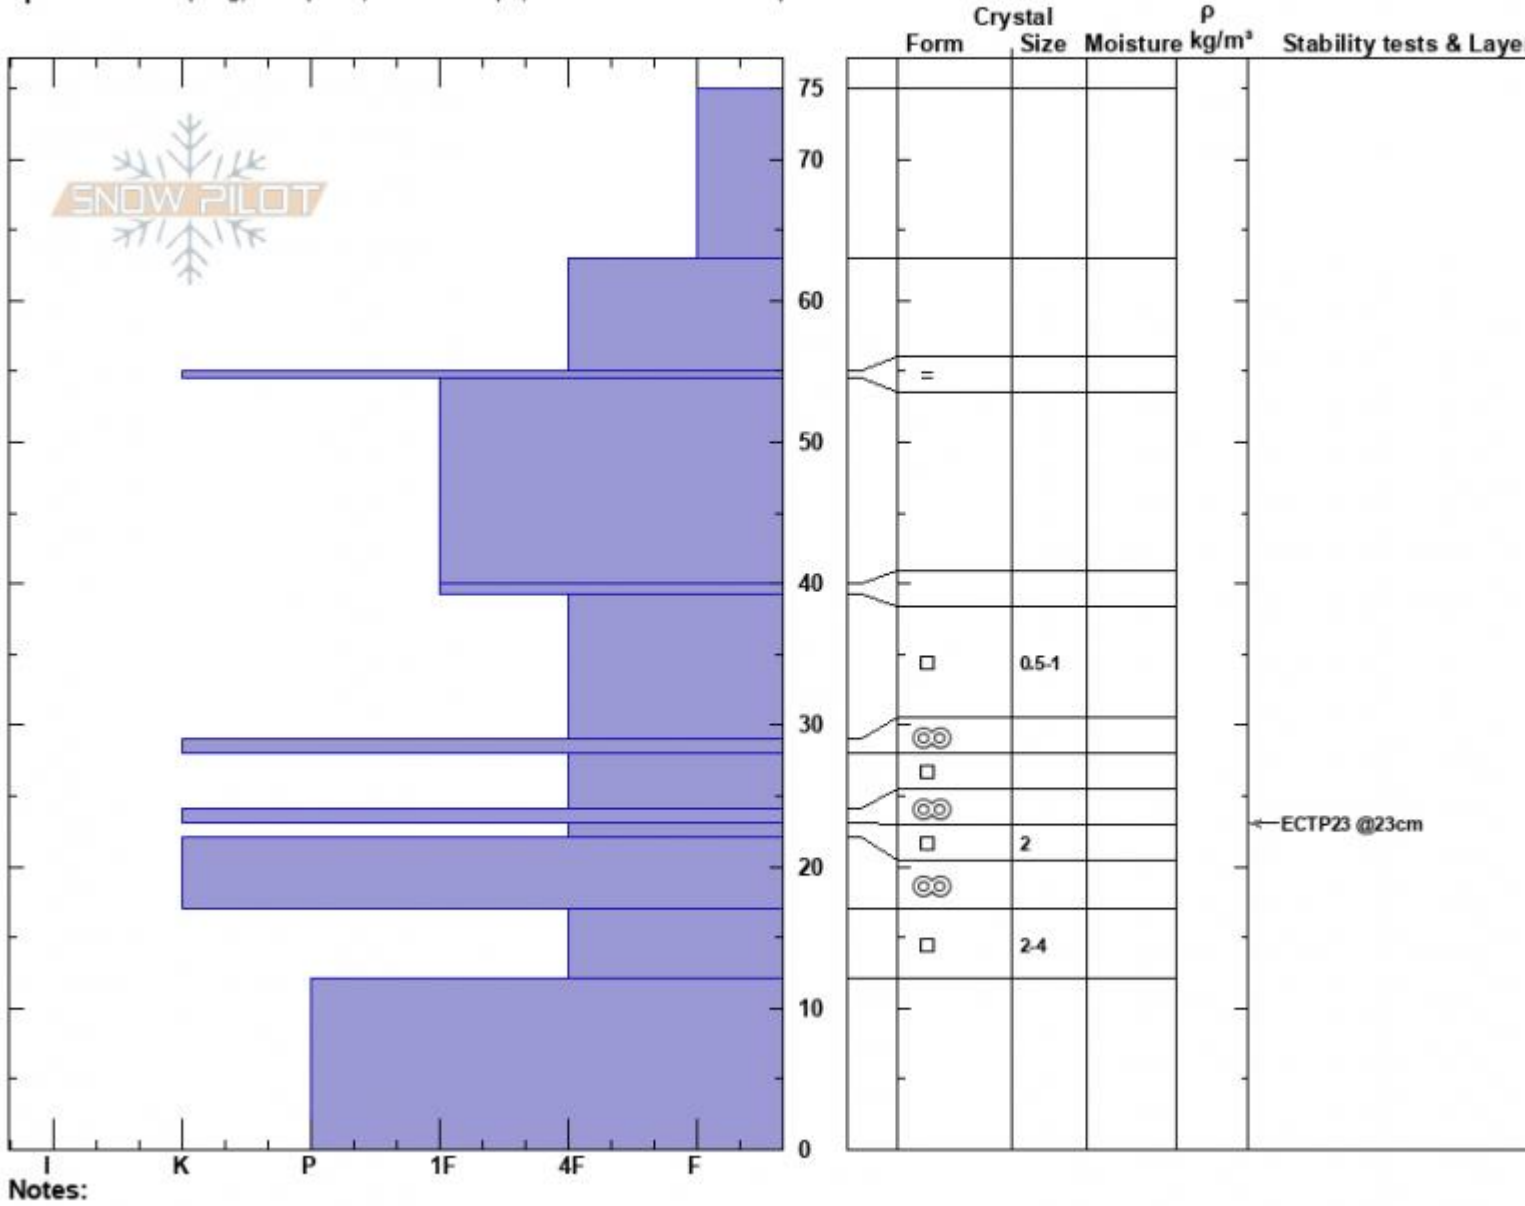

Sawtell Switchback SW
 Centennial Range
 ID
 Elevation: 9000 ft
 Aspect: 205°
 Specifics: Collapsing, widespread; We skied slope; Snowmobile tracks on slope

Ian Hoyer
 12/31/2024 - 12:00pm
 Co-ord: 44.55510N, -111.44629W
 Slope Angle: 25°
 Wind Loading: no

Stability: Poor
 Air Temperature:
 Sky Cover: BKN
 Precipitation: NO
 Wind: Calm

HS:75
 PF:40
 PS:15
 Layer Notes:
 23-22cm:Problematic layer

Advisory Region
 Island Park
 Longitude
 -111.44W
 Latitude
 44.56N
 Island Park, 2024-12-31