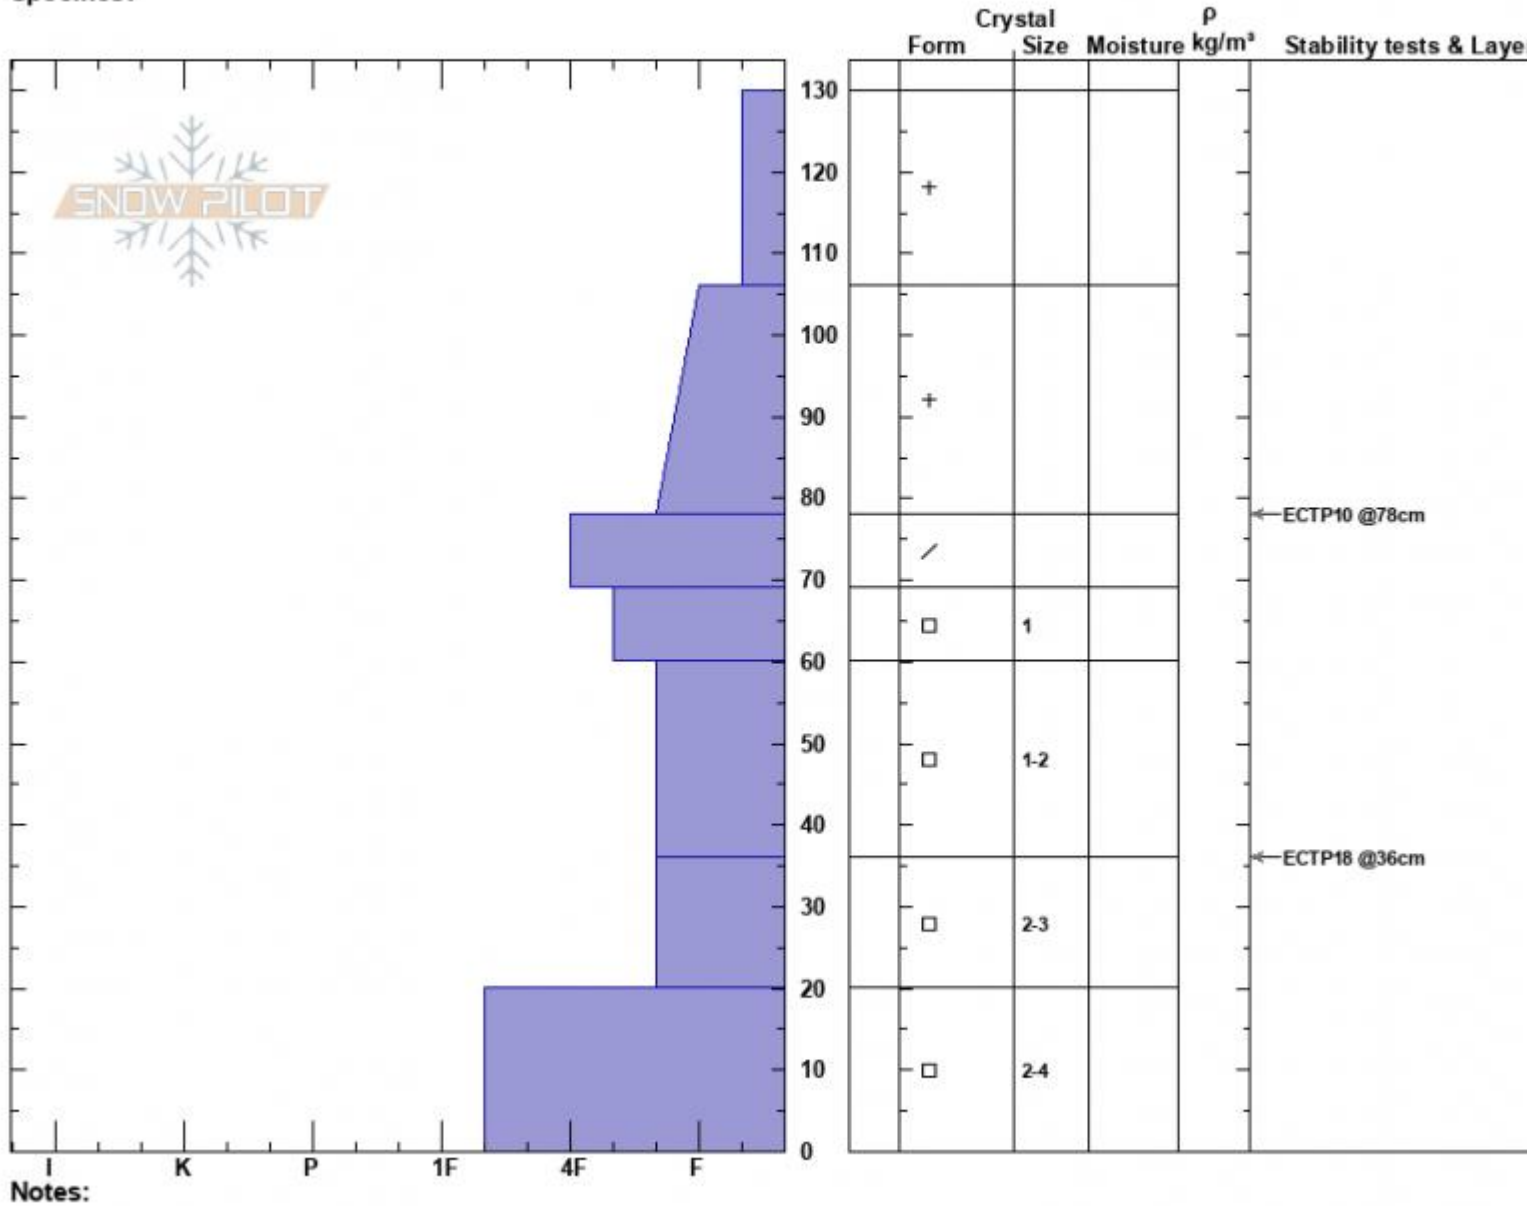

Tyler's - South
 Madison Range-N
 MT
 Elevation: 8446 ft
 Aspect: 237°
 Specifics:

Haylee Darby
 12/30/2024 - 11:45am
 Co-ord: 45.32052N, -111.38517W
 Slope Angle: 21°
 Wind Loading: no

Stability:
 Air Temperature: -1°C
 Sky Cover: OVC
 Precipitation: S2
 Wind: NE Light Breeze

HS:130 Layer Notes:

Advisory Region
 Northern Madison
 Longitude
 -111.39W
 Latitude
 45.34N
 Northern Madison, 2024-12-30