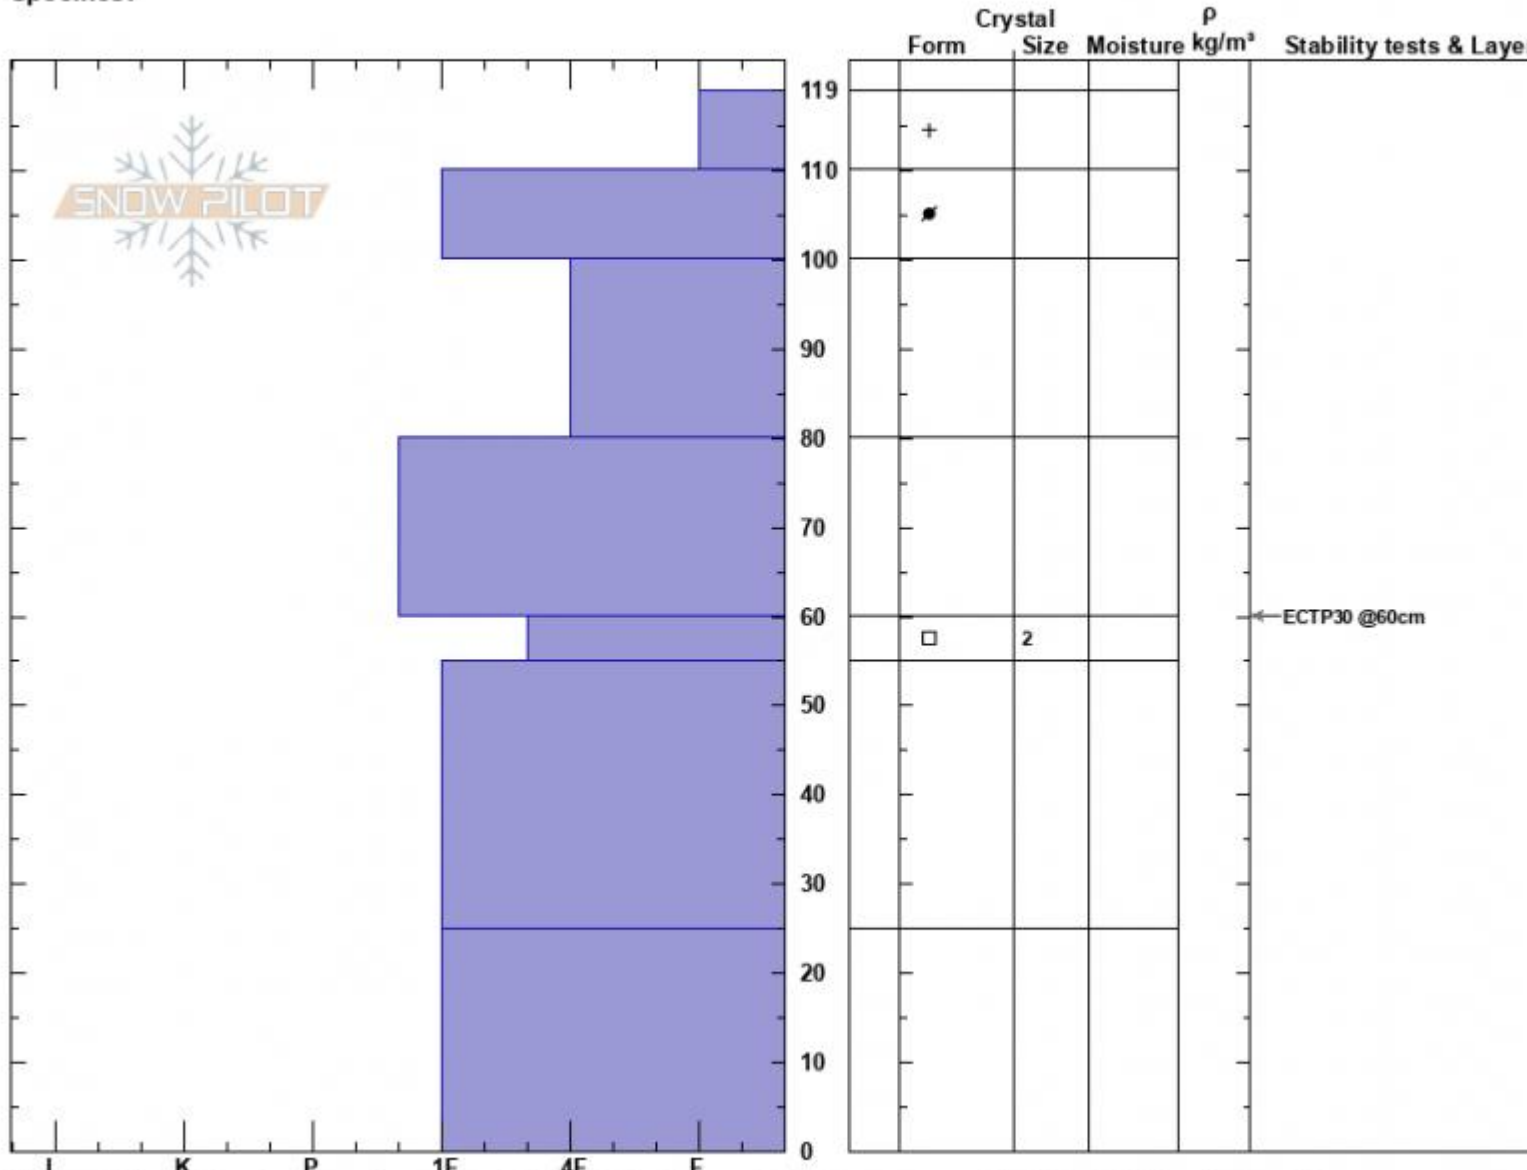

Divide Pk E facing
 Gallatin Range-N
 MT
 Elevation: 9563 ft
 Aspect: 110°
 Specifics:

Mark Staples
 12/27/2024 - 12:40pm
 Co-ord: 45.40289N, -110.96975W
 Slope Angle: 27°
 Wind Loading:

Stability: Good
 Air Temperature:
 Sky Cover:
 Precipitation:
 Wind:

HS:119 **Layer Notes:**
 60-55cm: Problematic layer

Notes: Similar stratigraphy as a northeast facing pit about 500 feet lower and 0.7 miles away except that pit had ECTN on the faceted layer.

Divide Peak 9560ft E facing profile 27 Dec 2024

Advisory Region
 Northern Gallatin
 Longitude
 -110.98W

Latitude

45.40N

Northern Gallatin, 2024-12-27