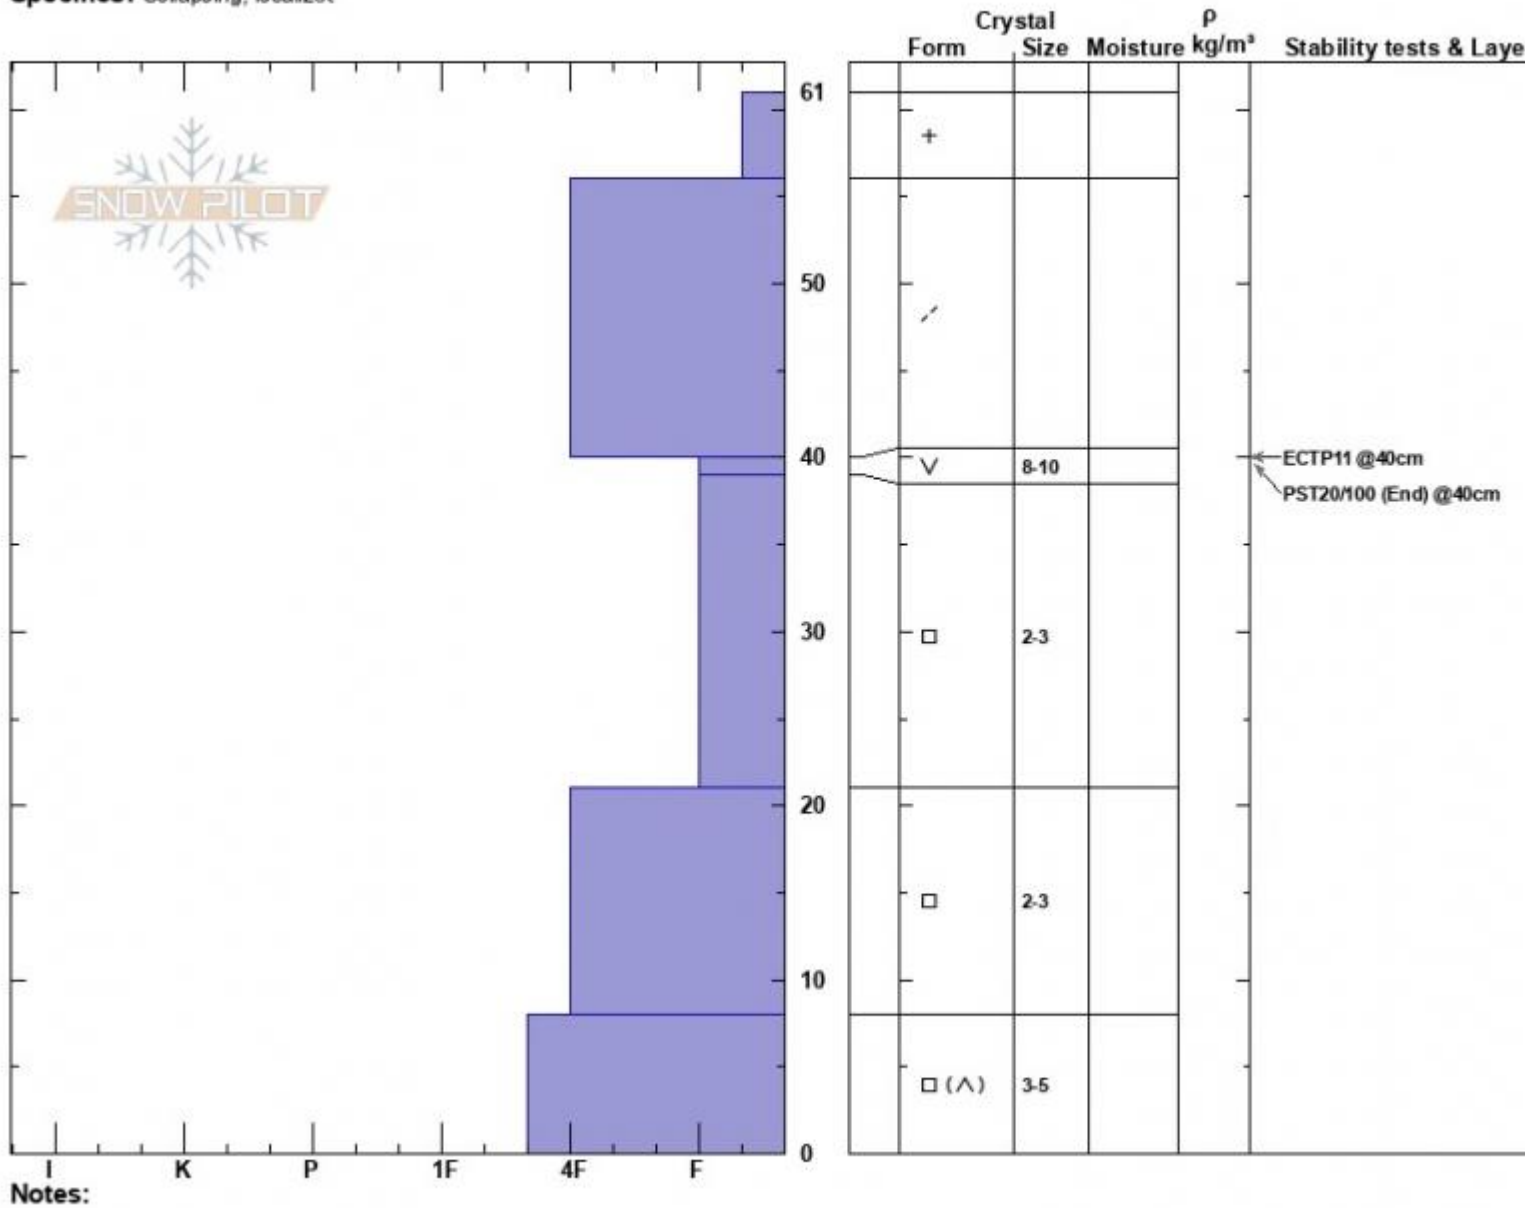

Top of the Skillet  
 Madison Range-S  
 MT  
 Elevation: 8960 ft  
 Aspect: 60°  
 Specifics: Collapsing, localizer

Haylee Darby  
 12/23/2024 - 12:15pm  
 Co-ord: 44.97176N, -111.09767W  
 Slope Angle: 26°  
 Wind Loading: no

Stability:  
 Air Temperature: -2°C  
 Sky Cover: X  
 Precipitation: NO  
 Wind: W Calm

HS:61  
 PF:55  
 PS:20  
 Layer Notes:

Notes:  
 Advisory Region  
 Southern Madison  
 Longitude  
 -111.10W  
 Latitude  
 44.96N  
 Southern Madison, 2024-12-23