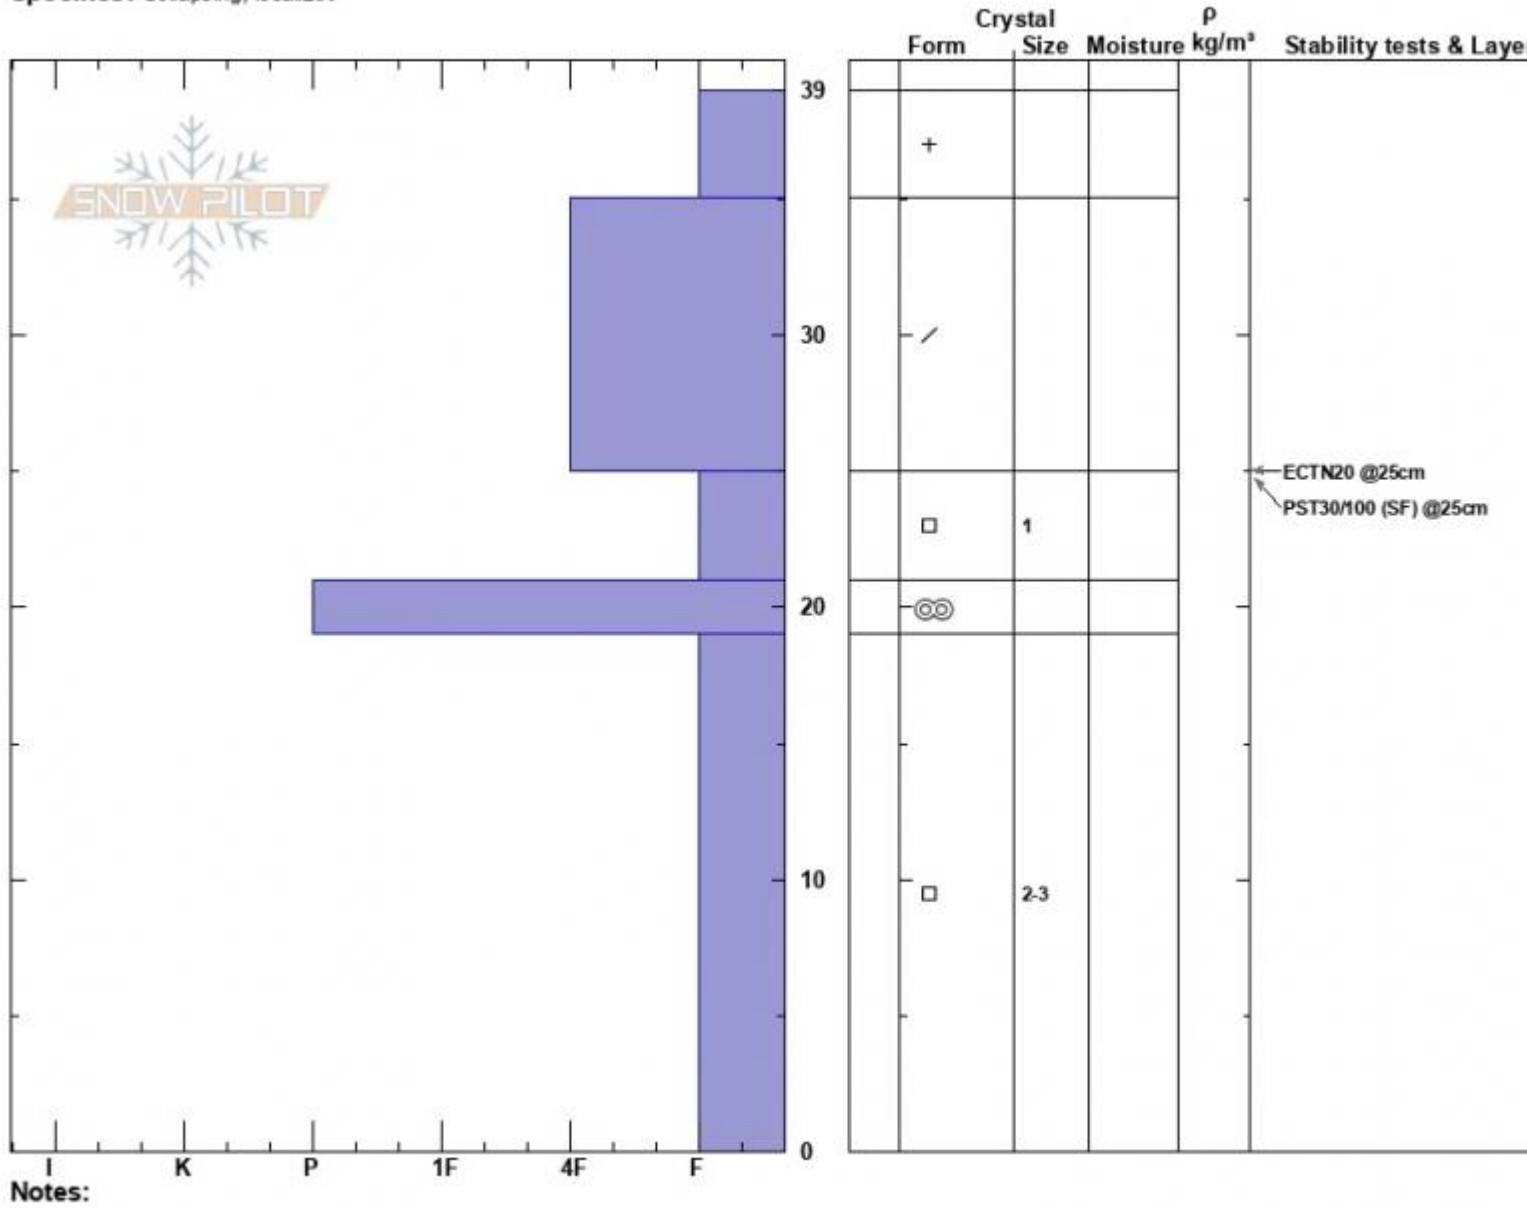

Bacon Rind South
 Madison Range-S
 MT
 Elevation: 8630 ft
 Aspect: 140°
 Specifics: Collapsing, localizer

Haylee Darby
 12/23/2024 - 11:15am
 Co-ord: 44.96911N, -111.09446W
 Slope Angle: 24°
 Wind Loading: no

Stability:
 Air Temperature: -2°C
 Sky Cover: OVC
 Precipitation: S-1
 Wind: SW Calm

HS:39
 PF:35
 Layer Notes:

Advisory Region
 Southern Madison
 Longitude
 -111.10W
 Latitude
 44.96N
 Southern Madison, 2024-12-23