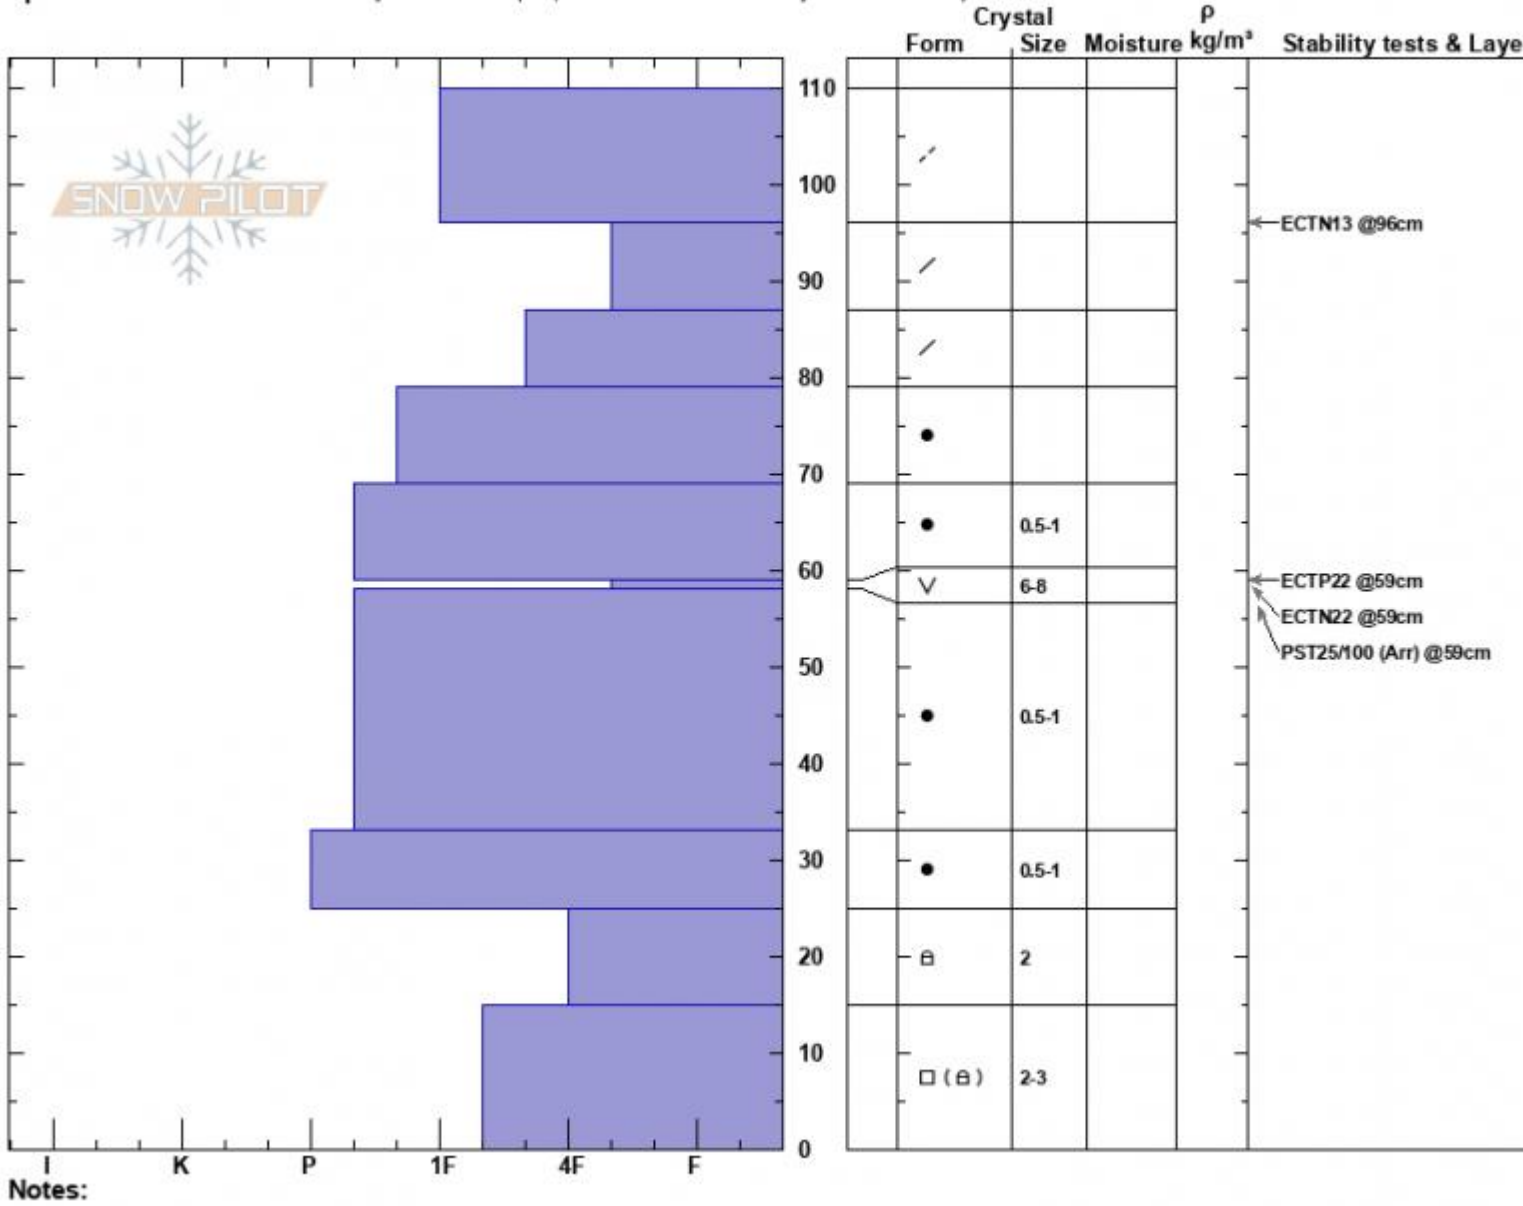

Robs Knob  
 Cooke City  
 MT  
 Elevation: 9562 ft  
 Aspect: 23°  
 Specifics: Recent avalanche activity on similar slopes; Recent avalanche activity on different slopes

Alex Marienthal  
 12/20/2024 - 2:20pm  
 Co-ord: 45.06775N, -109.95294W  
 Slope Angle: 15°  
 Wind Loading: previous

Stability: Poor  
 Air Temperature:  
 Sky Cover: FEW  
 Precipitation: NO  
 Wind: SW Light Breeze

HS:110    Layer Notes:  
 59-58cm: Problematic layer

Advisory Region  
 Cooke City  
 Longitude  
 -109.96W  
 Latitude  
 45.07N  
 Cooke City, 2024-12-20