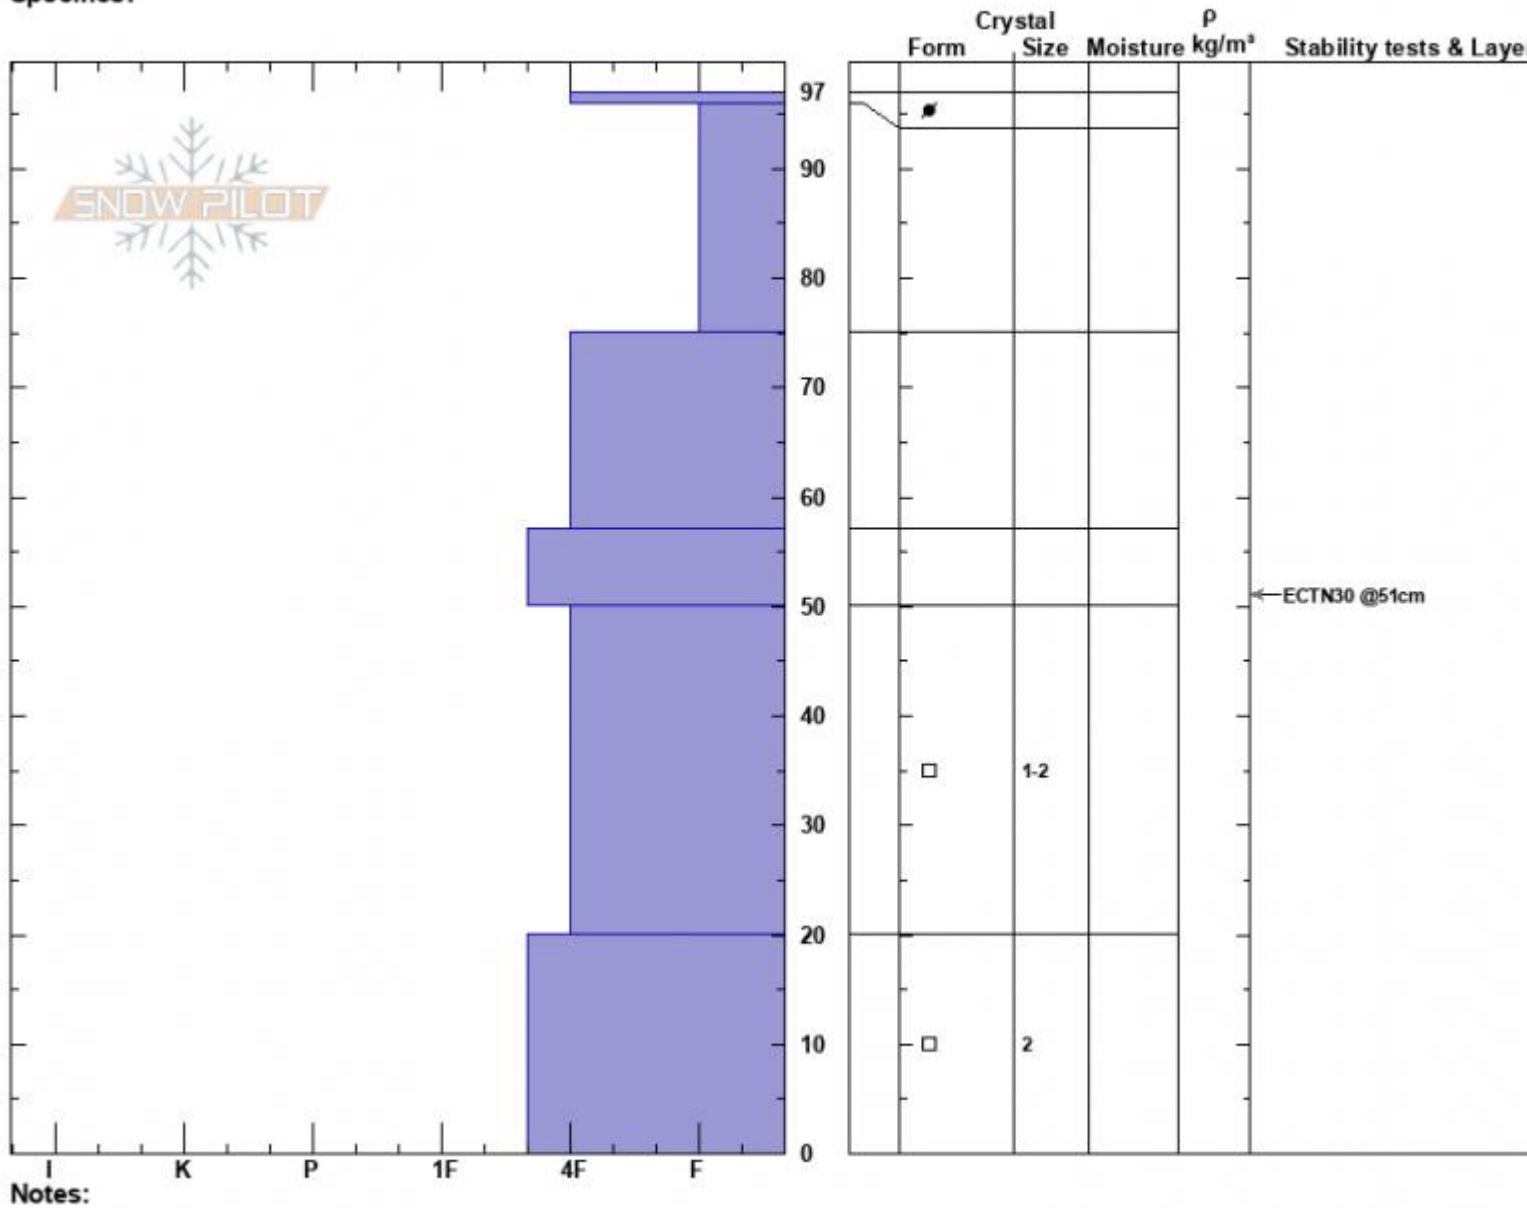

The Throne East Face  
 Bridger Range  
 MT  
 Elevation: 8133 ft  
 Aspect: 80°  
 Specifics:

Haylee Darby  
 12/19/2024 - 12:40pm  
 Co-ord: 45.88359N, -110.95069W  
 Slope Angle: 30°  
 Wind Loading:

Stability:  
 Air Temperature: 1°C  
 Sky Cover: FEW  
 Precipitation: NO  
 Wind: W Light Breeze

Layer Notes:

Advisory Region  
 Bridger Range  
 Longitude  
 -110.95W  
 Latitude  
 45.88N  
 Bridger Range, 2024-12-19