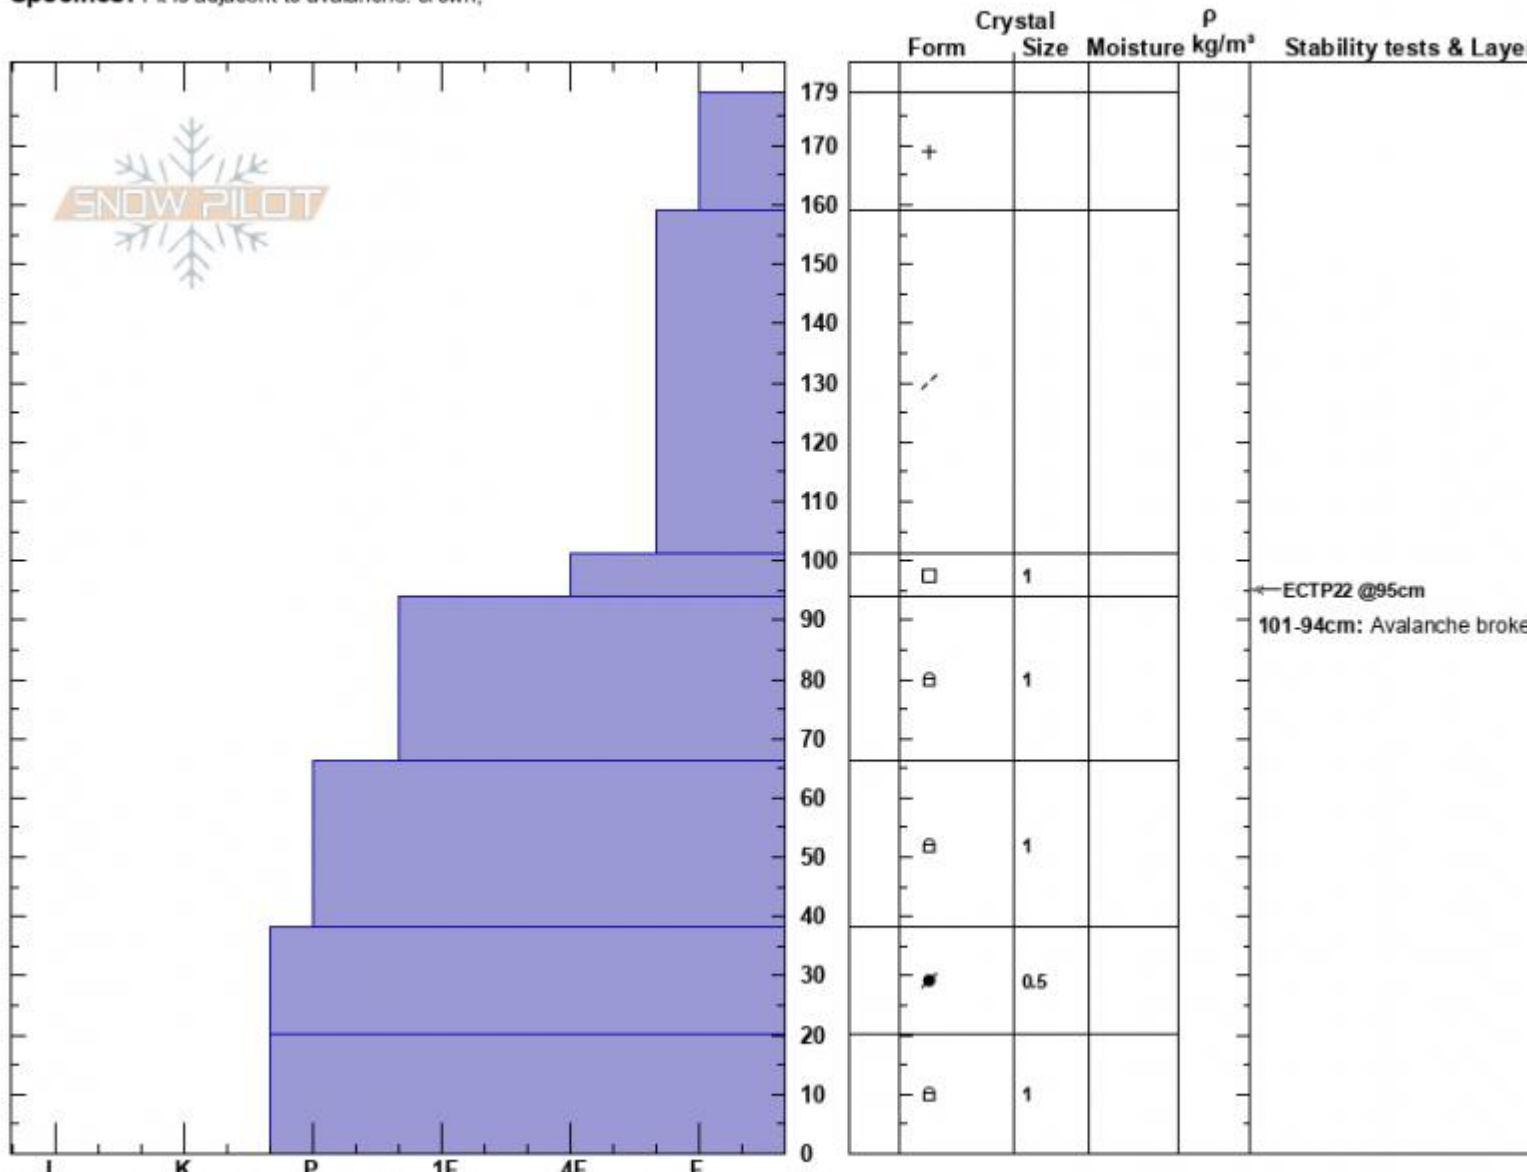

Henderson Crown ASr  
 Cooke City  
 MT  
 Elevation: 8997 ft  
 Aspect: 86°  
 Specifics: Pit is adjacent to avalanche: crown;

Haylee Darby  
 12/16/2024 - 12:45pm  
 Co-ord: 45.04595N, -109.92256W  
 Slope Angle: 38°  
 Wind Loading: yes

Stability:  
 Air Temperature: -7°C  
 Sky Cover: OVC  
 Precipitation: S2  
 Wind: W Light Breeze

HS:179 Layer Notes:  
 101-94cm: Avalanche broke here

Notes: SS-ASr-R3-D1-I, 100' wide, 50' vertical run. Skier remote triggered from 50' away.

Advisory Region  
 Cooke City  
 Longitude  
 -109.95W  
 Latitude  
 45.06N  
 Cooke City, 2024-12-16