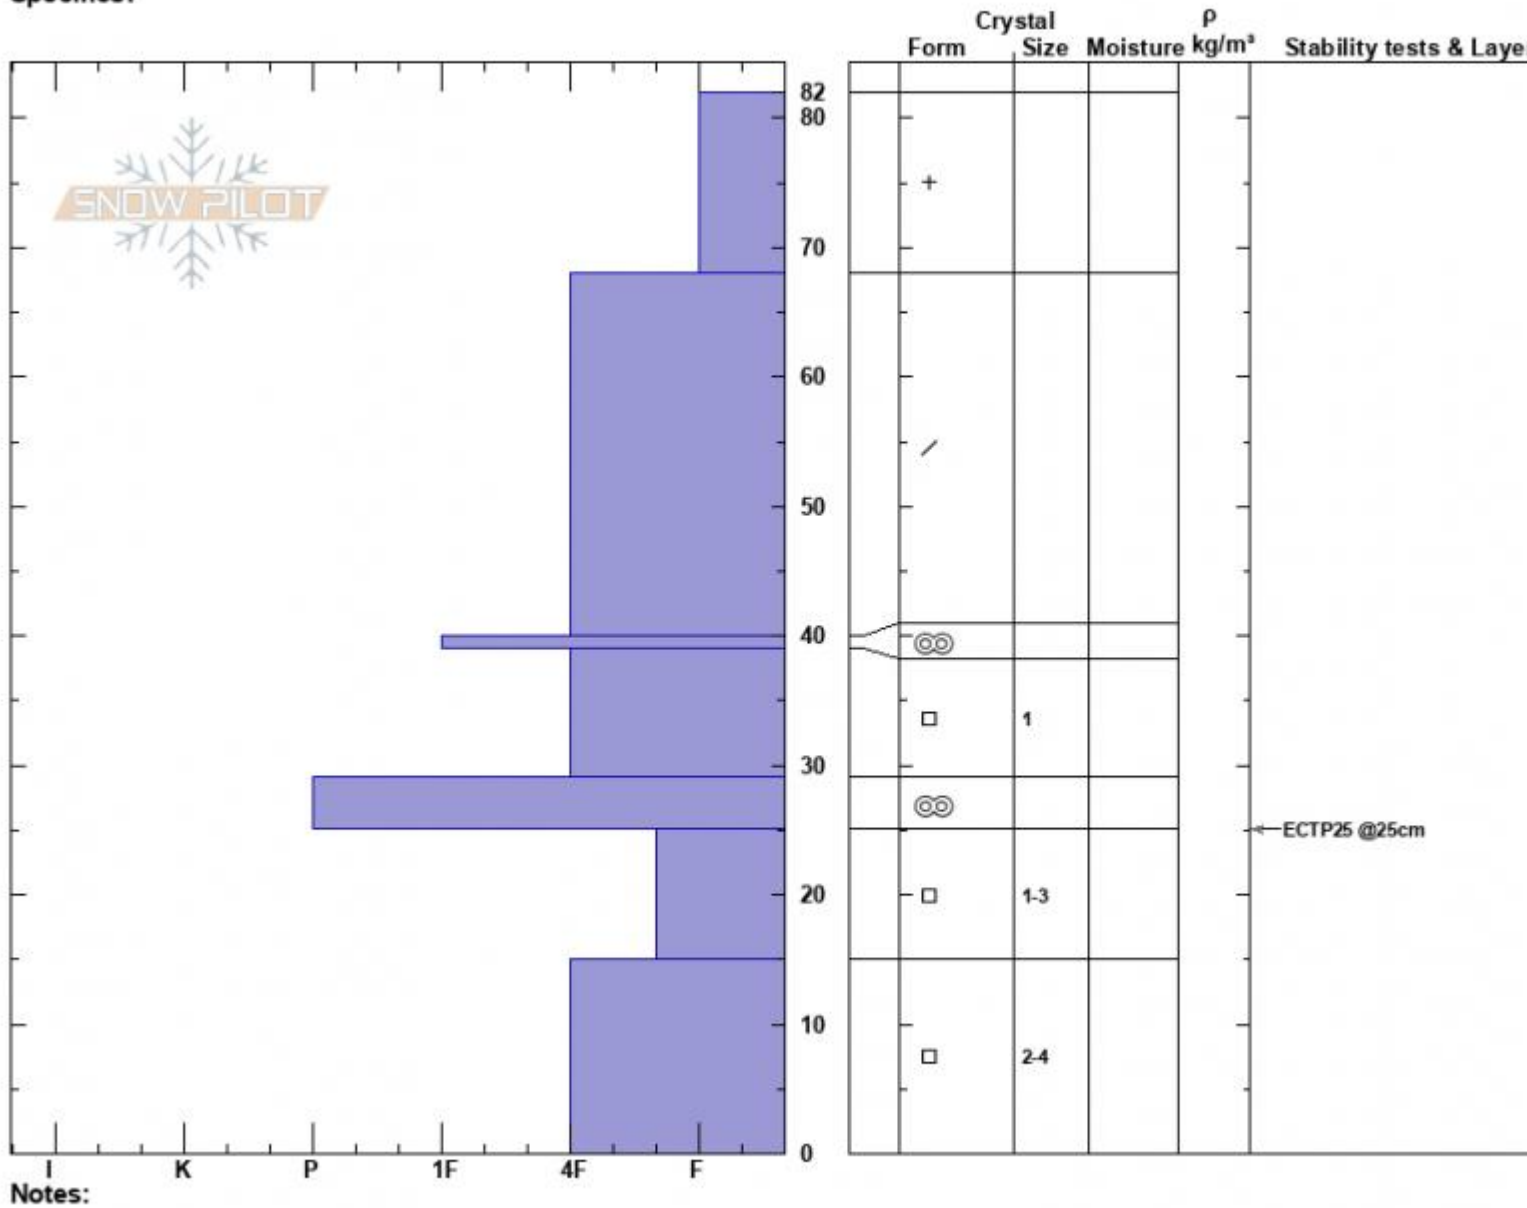

Marty's  
 Cooke City  
 MT  
 Elevation: 9432 ft  
 Aspect: 188°  
 Specifics:

Haylee Darby  
 12/17/2024 - 10:45am  
 Co-ord: 45.04830N, -109.94580W  
 Slope Angle: 29°  
 Wind Loading: no

Stability:  
 Air Temperature: 0°C  
 Sky Cover: FEW  
 Precipitation: NO  
 Wind: NW Calm

HS:82 Layer Notes:

Notes:  
 Advisory Region  
 Cooke City  
 Longitude  
 -109.95W  
 Latitude  
 45.05N  
 Cooke City, 2024-12-17