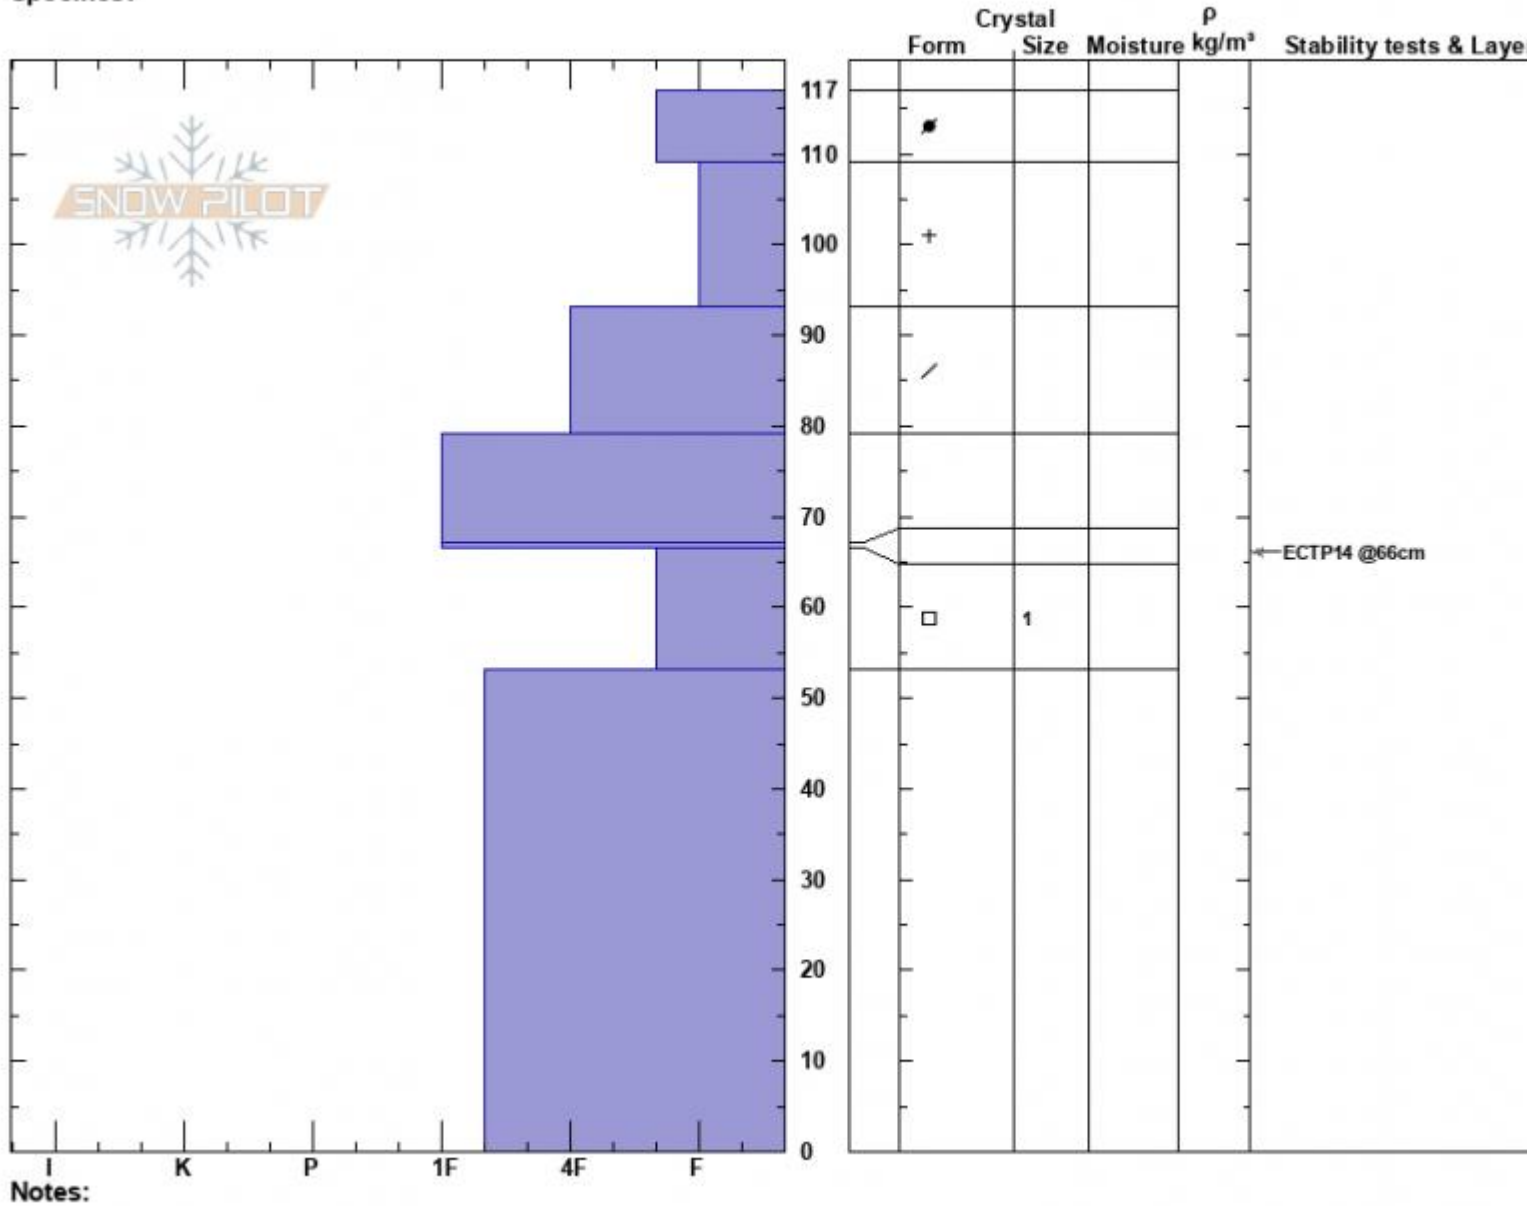

Middle Basin
 Madison Range-N
 MT
 Elevation: 9300 ft
 Aspect: 75°
 Specifics:

Ian Hoyer
 12/18/2024 - 12:00pm
 Co-ord: 45.32954N, -111.38143W
 Slope Angle: 31°
 Wind Loading: previous

Stability: Poor
 Air Temperature:
 Sky Cover: OVC
 Precipitation: S-1
 Wind: S Strong

HS:117
 PF:75
 PS:15
 Layer Notes:

Advisory Region
 Northern Madison
 Longitude
 -111.39W
 Latitude
 45.34N
 Northern Madison, 2024-12-18