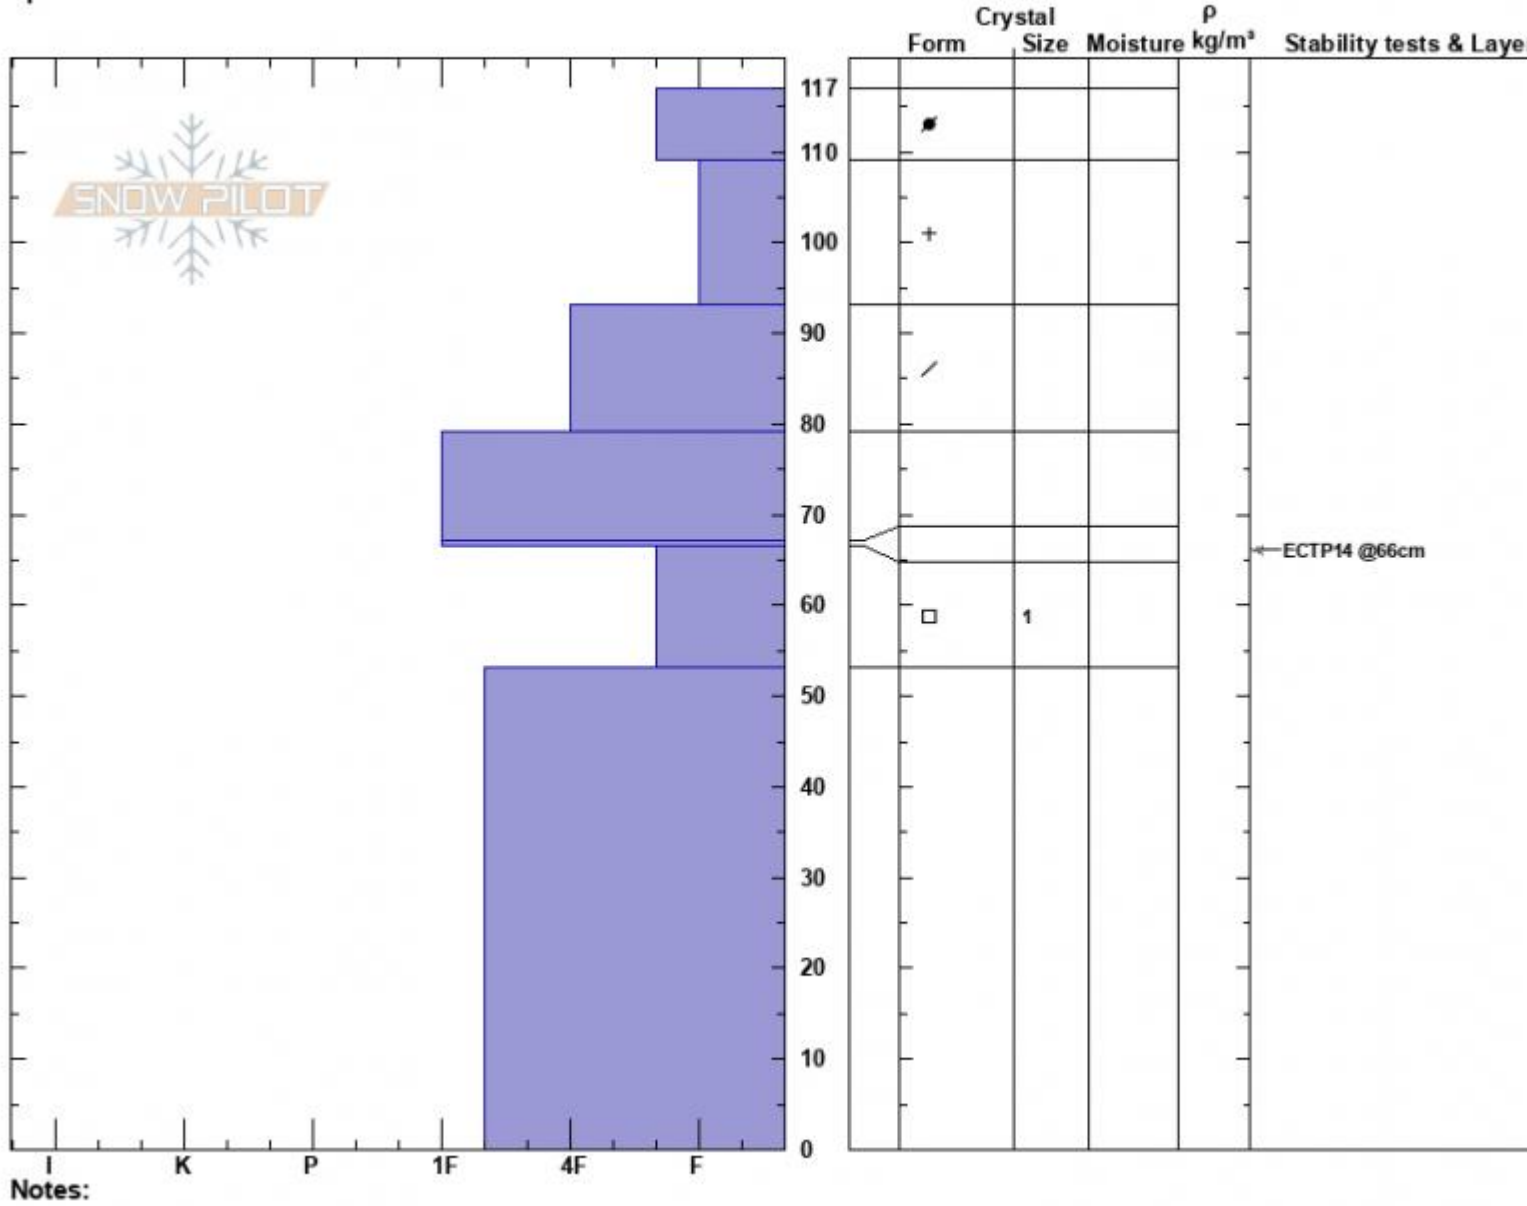

Middle Basin
 Madison Range-N
 MT
 Elevation: 9300 ft
 Aspect: 75°
 Specifics:

Ian Hoyer
 12/18/2024 - 12:00pm
 Co-ord: 45.32954N, -111.38143W
 Slope Angle: 31°
 Wind Loading: previous

Stability: Poor
 Air Temperature:
 Sky Cover: OVC
 Precipitation: S-1
 Wind: S Strong

HS:117 Layer Notes:
 PF:75
 PS: 15

Advisory Region
 Northern Madison
 Longitude
 -111.39W
 Latitude
 45.34N
 Northern Madison, 2024-12-18