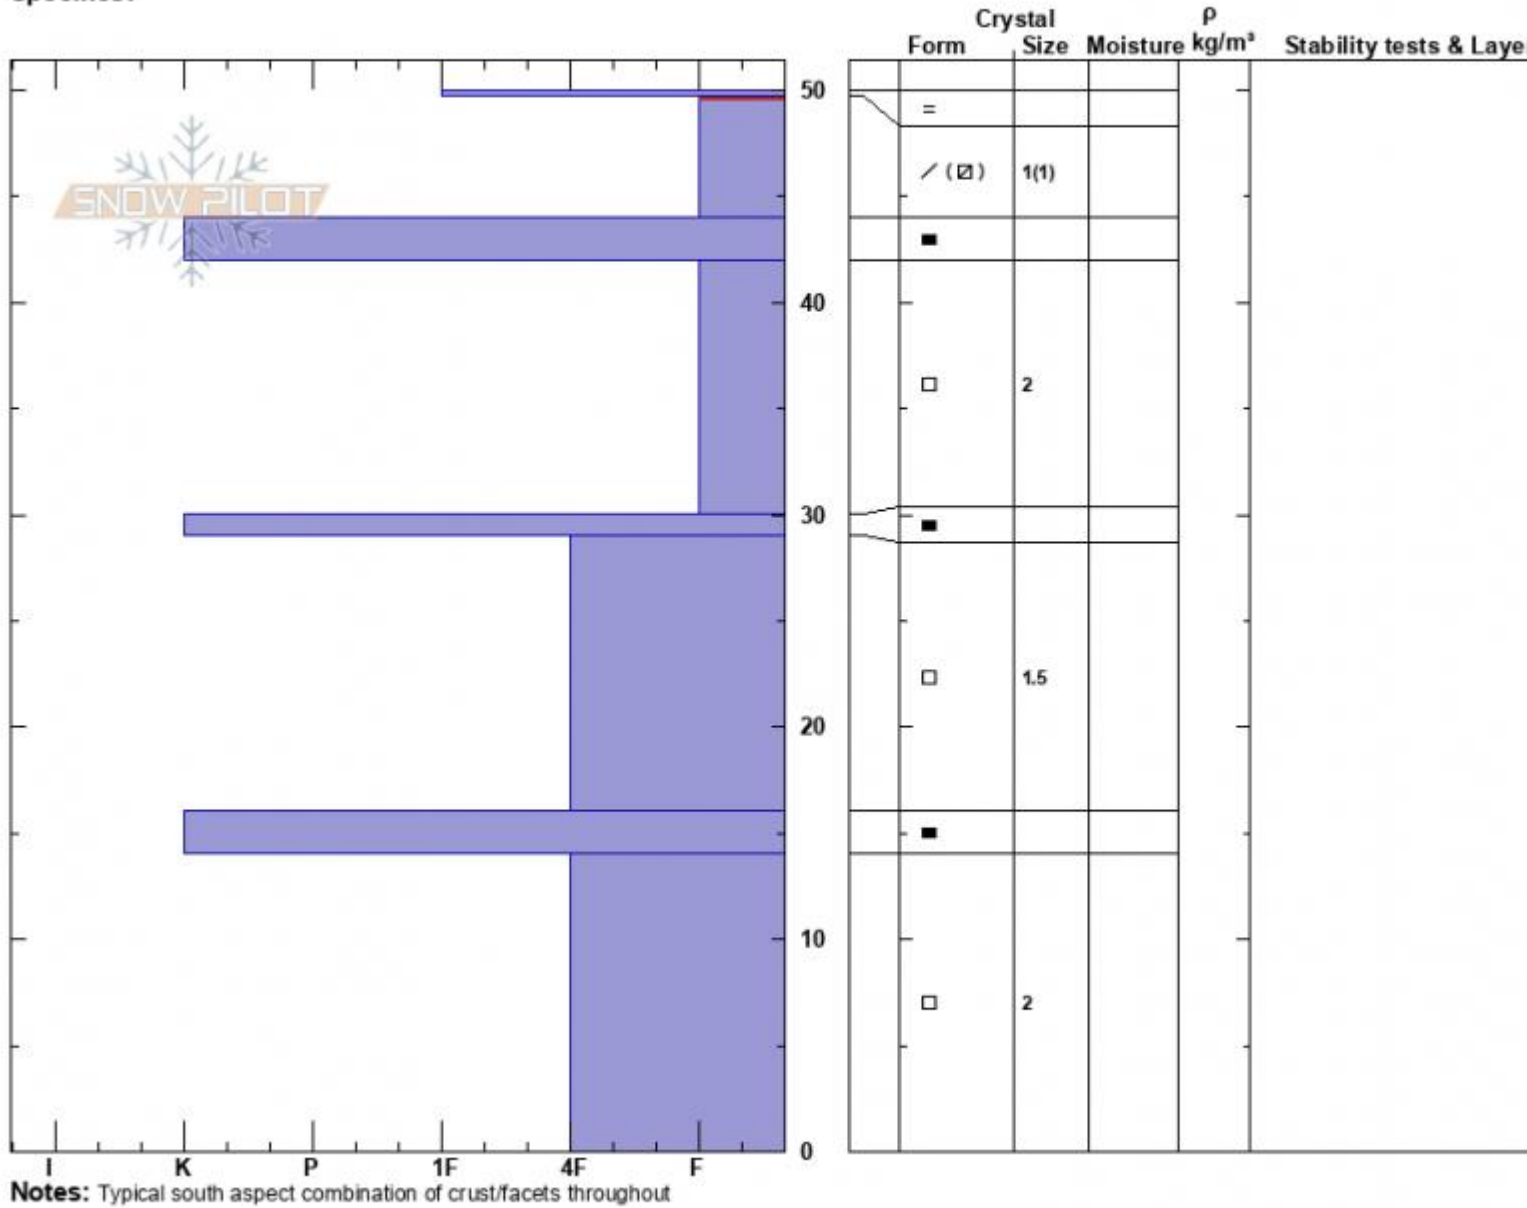

S Rim Yale Ck 1  
 Centennial Range  
 ID  
 Elevation: 8848 ft  
 Aspect: 174°  
 Specifics:

Mark Staples  
 12/14/2024 - 2:00pm  
 Co-ord: 44.53071N, -111.46031W  
 Slope Angle:  
 Wind Loading: no

Stability: Good  
 Air Temperature:  
 Sky Cover: OVC  
 Precipitation: S-1  
 Wind:

HS:50  
 Layer Notes:  
 49.7-44cm: Problematic layer

South aspect pit profile Yale Ck

Advisory Region  
 Island Park  
 Longitude  
 -111.46W  
 Latitude  
 44.55N

Island Park, 2024-12-14