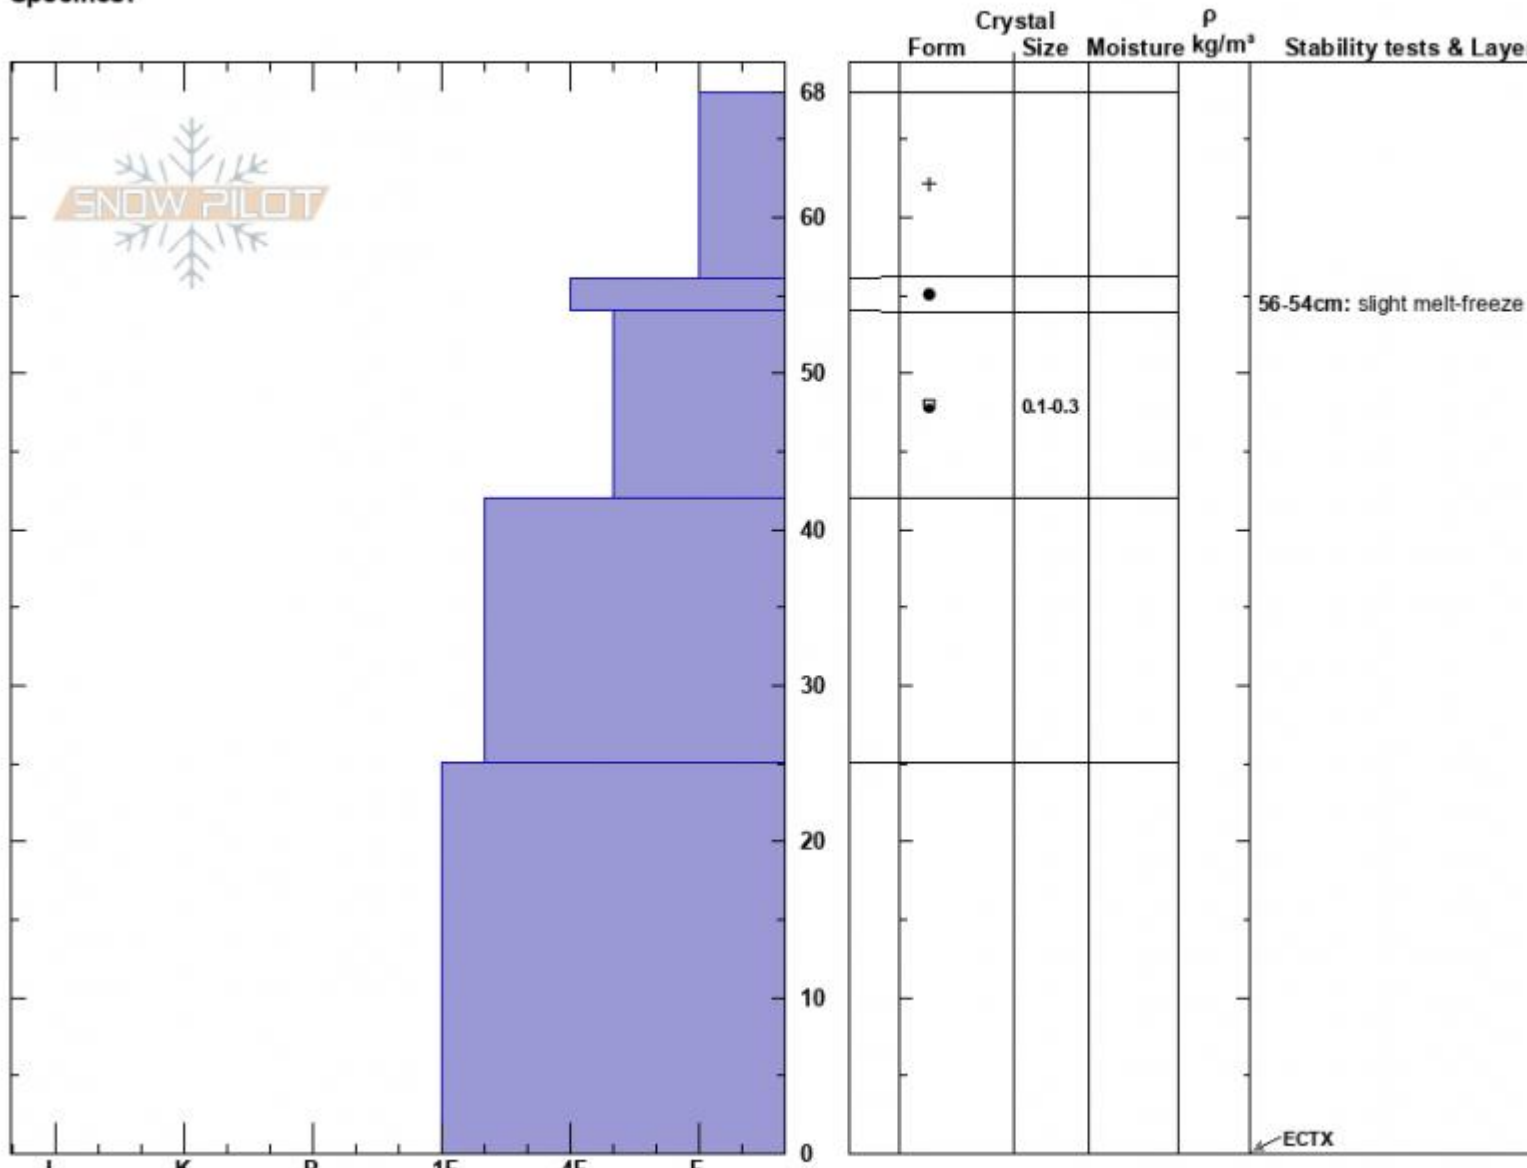

Texas Meadows north  
Bridger Range  
MT  
Elevation: 7860 ft  
Aspect: 307°  
Specifics:

Mark Staples  
12/10/2024 - 11:30am  
Co-ord: 45.84041N, -110.93538W  
Slope Angle: 19°  
Wind Loading: no

Stability: Good  
Air Temperature:  
Sky Cover: FEW  
Precipitation:  
Wind: NW Moderate

HS:68  
Layer Notes:  
56-54cm: slight melt-freeze  
54-42cm: Problematic layer

Notes: Overall surprisingly supportable snowpack. Faceting of the old snow surface that was just buried is evident but generally minimal. The bridgers expect more melt-freeze than other areas due to lower elevations.

Snow profile N facing by Texas Meadow

Advisory Region  
Bridger Range  
Longitude  
-110.94W

Latitude

45.84N

Bridger Range, 2024-12-10