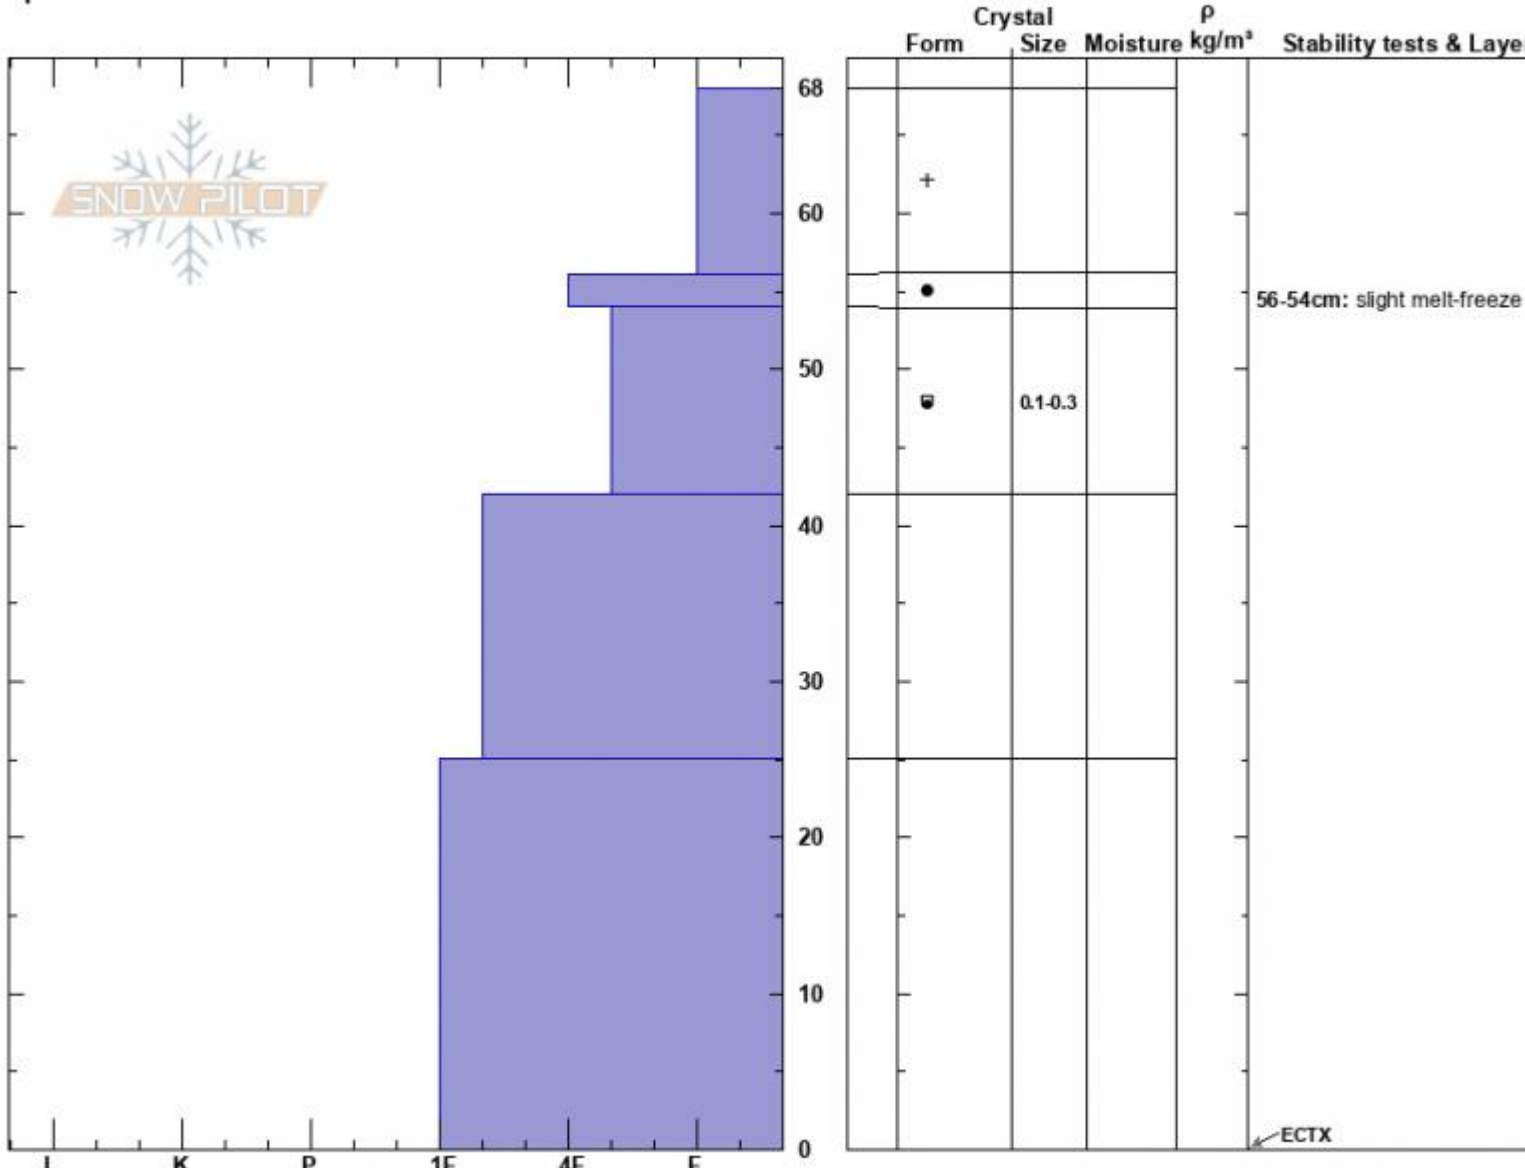

Texas Meadows north  
 Bridger Range  
 MT  
 Elevation: 7860 ft  
 Aspect: 307°  
 Specifics:

Mark Staples  
 12/10/2024 - 11:30am  
 Co-ord: 45.84041N, -110.93538W  
 Slope Angle: 19°  
 Wind Loading: no

Stability: Good  
 Air Temperature:  
 Sky Cover: FEW  
 Precipitation:  
 Wind: NW Moderate

HS:68  
 Layer Notes:  
 56-54cm: slight melt-freeze  
 54-42cm: Problematic layer

Notes: Overall surprisingly supportable snowpack. Faceting of the old snow surface that was just buried is evident but generally minimal. The bridgers experience more melt-freeze than other areas due to lower elevations.

Snow profile N facing by Texas Meadow

Advisory Region  
 Bridger Range  
 Longitude  
 -110.94W

Latitude

45.84N

Bridger Range, 2024-12-10