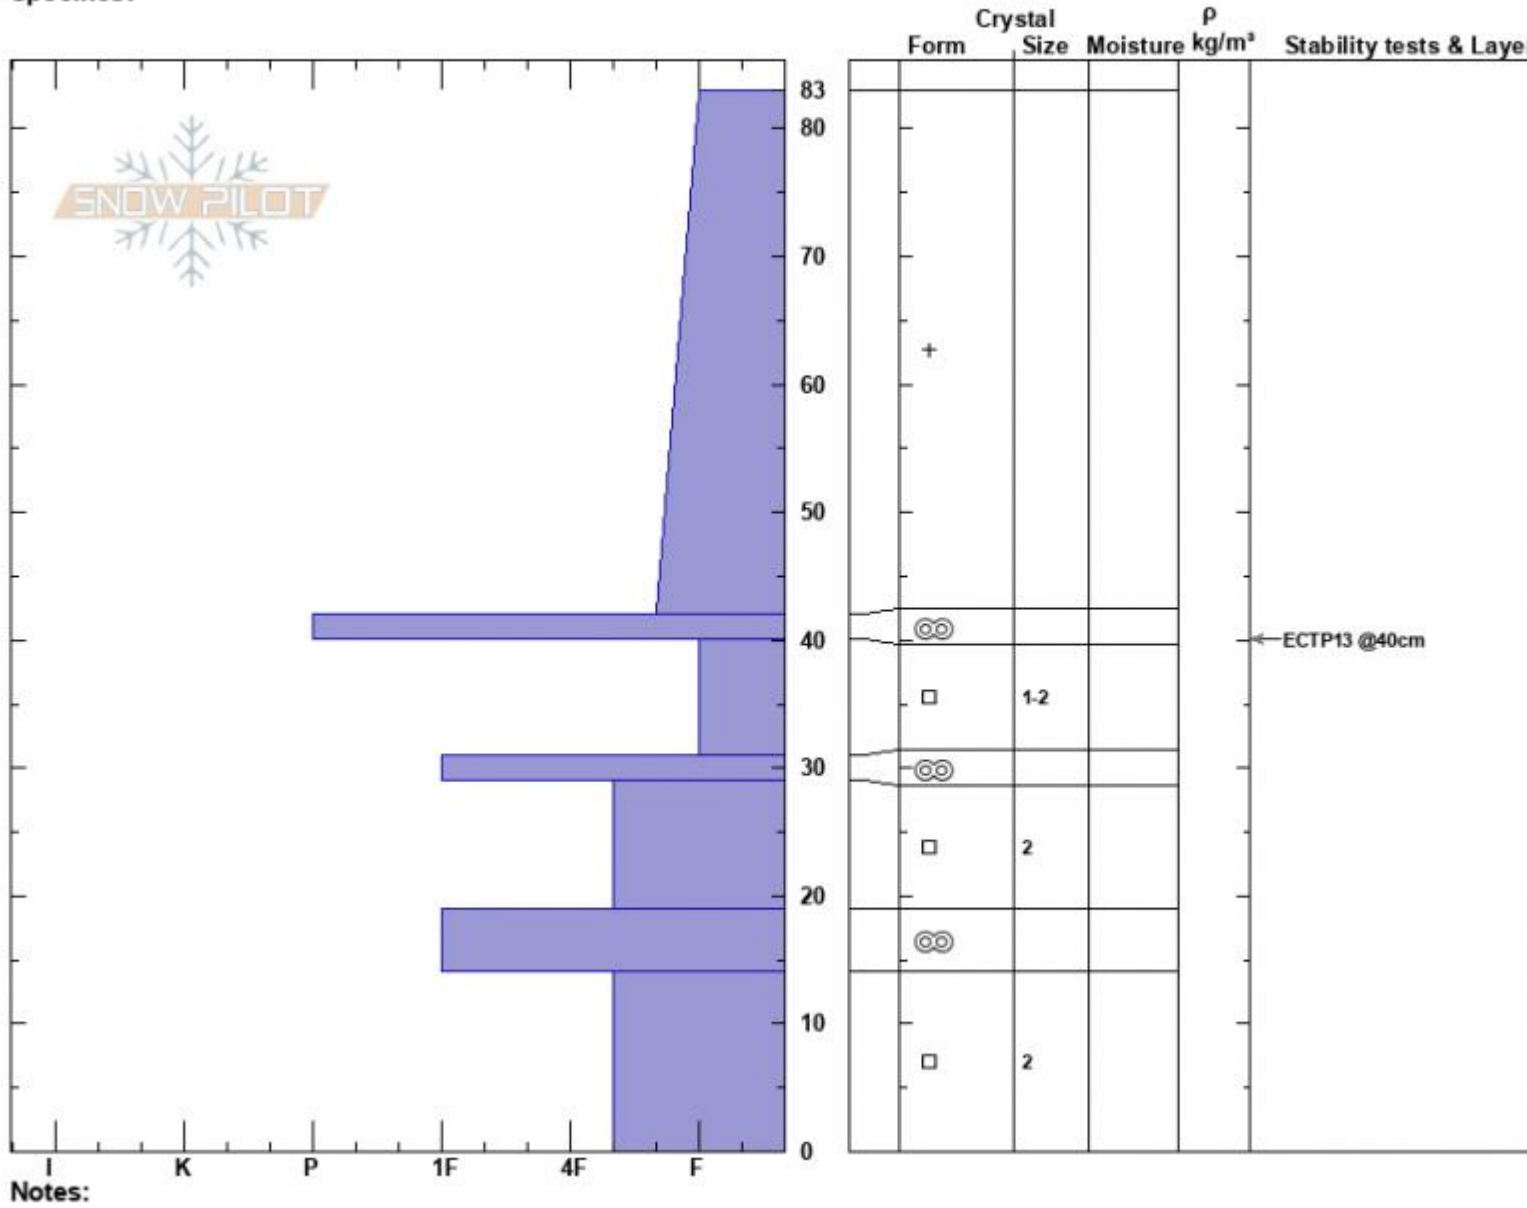

Blackmore SE Face
 Gallatin Range-N
 MT
 Elevation: 9705 ft
 Aspect: 115°
 Specifics:

Haylee Darby
 12/10/2024 - 12:45pm
 Co-ord: 45.44581N, -111.00166W
 Slope Angle: 26°
 Wind Loading: no

Stability:
 Air Temperature: -6°C
 Sky Cover: BKN
 Precipitation: NO
 Wind: W Light Breeze

Layer Notes:

HS:83
 PF:45
 PS:30

Advisory Region
 Northern Gallatin
 Longitude
 -111.00W
 Latitude
 45.44N
 Northern Gallatin, 2024-12-10